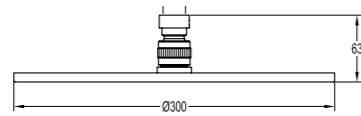

BF-KD16

12" brass rain shower

- . 1/2" connection
- . Air-Mix shower technology
- . water-saving feature
- . easy clean shower spray
- . chrome