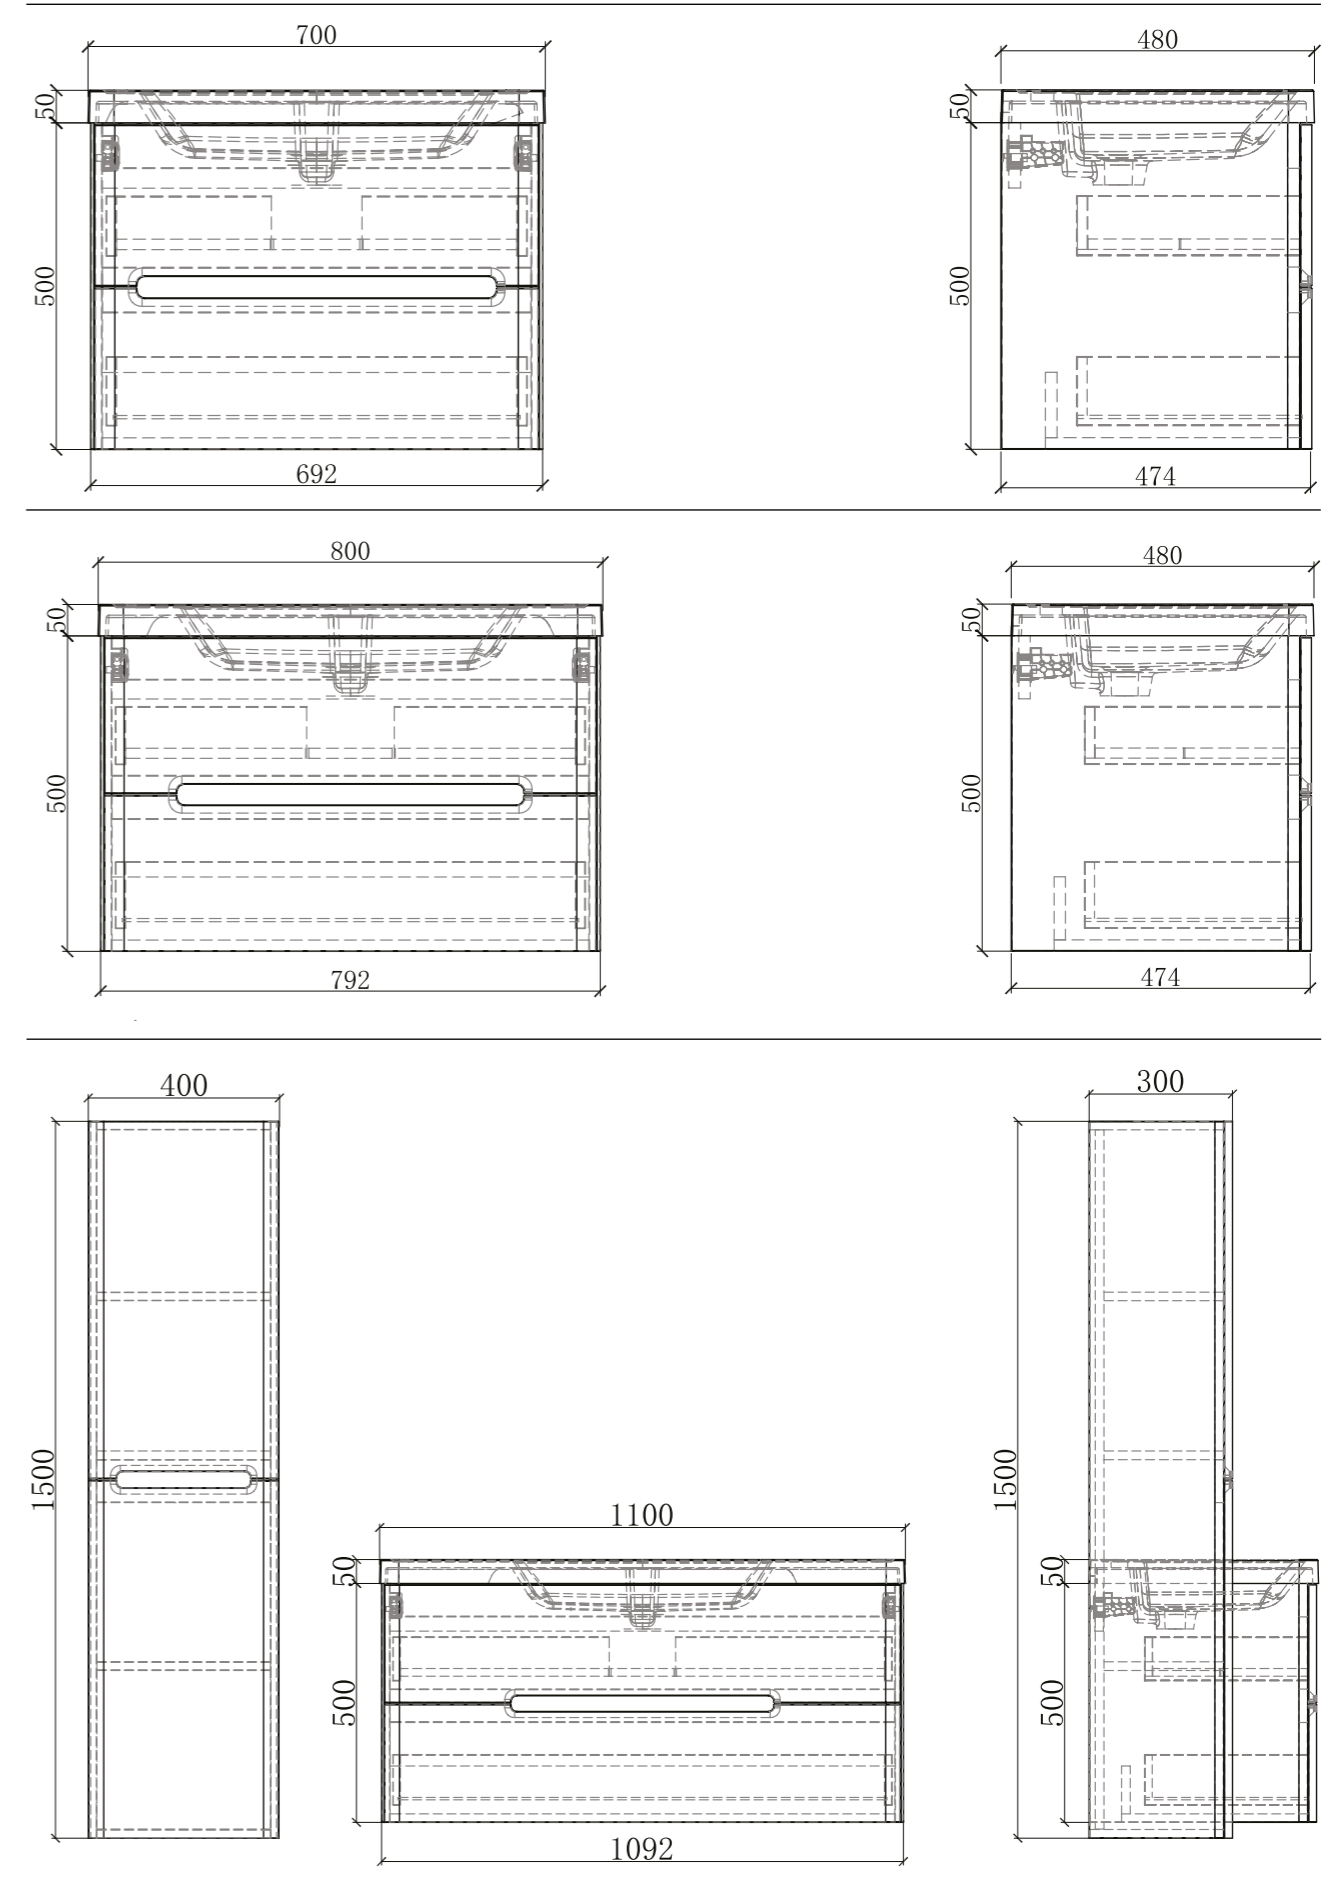

Lamina Series