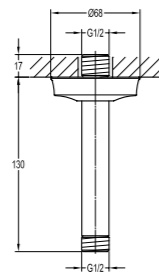

Rainshowers

BF-BDS01

Shower arm ceiling-mounted
. 1/2" connection
. chrome

BF-BDS02

Shower arm ceiling-mounted
. 1/2" connection
. chrome

BF-BDS03 (120mm) BF-BDS03A (240mm) BF-BDS03B (360mm)

Shower arm ceiling-mounted
. 1/2" connection
. chrome

BF-BDS04 (120mm) BF-BDS04A (240mm) BF-BDS04B (360mm)

Shower arm ceiling-mounted
. 1/2" connection
. chrome

BF-BDS10-ORB

Shower arm ceiling-mounted
. 1/2" connection
. oil rubbed bronze

Rainshowers