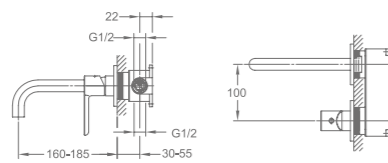

BF-XM20MA-PB

Single lever basin mixer

- . brass handle with porcelain decoration
- . 40cm flexible hoses, 1/2"
- . matt black

BF-XM20B-PB

Two-handle 8" basin mixer

- . brass handle with porcelain decoration
- . matt black