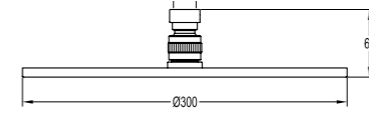

BF-KD16

12" Stainless steel rainshower

- . 1/2" connection
- . Air-Mix shower technology
- . water saving features
- . easy clean shower spray
- . chrome