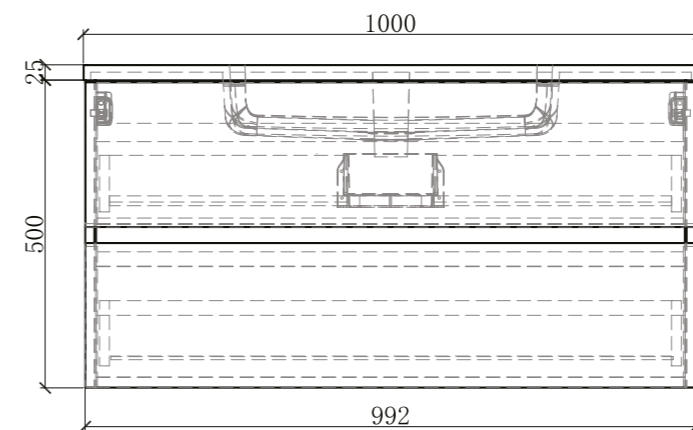

Prestige Series