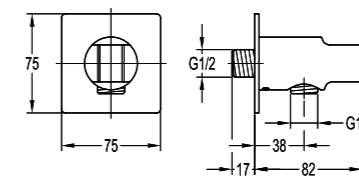

Handshowers

BF-RSD06

Shower outlet elbow with handshower holder
. for shower hose with a 1/2" connection
. chrome