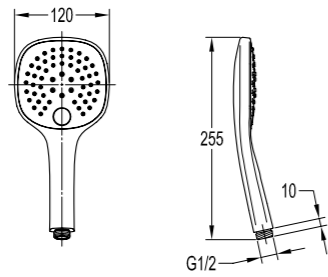

Handshowers

BF-DD18

Handshower

- 3-function hand shower
- easy clean shower spray
- chrome