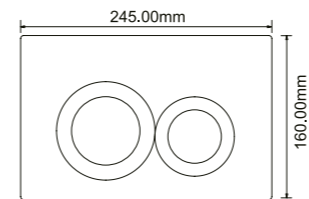

Optional color

Chrome plated
Matt black
Matt white