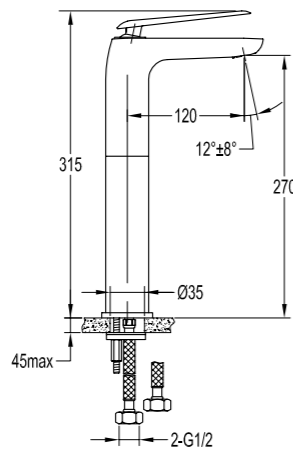

- . 40cm flexible hoses, 1/2"
- . chrome

BF-XM10A

Single lever basin mixer

- . 40cm flexible hoses, 1/2"
- . chrome

BF-XB10

4-hole bath/shower mixer deck-mounted

- . 1-function handshower
- . brass shower hose, 180cm
- . chrome