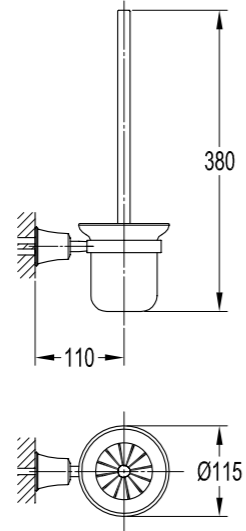

BF-EXS14055-ORB

Brass towel holder
oil rubbed bronze