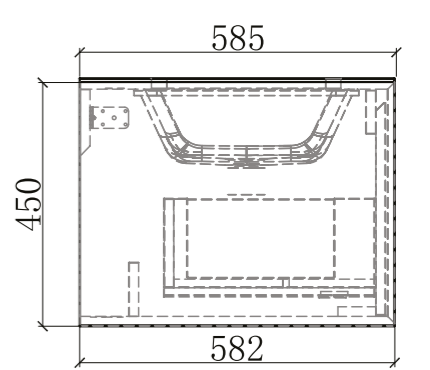

Mari Series