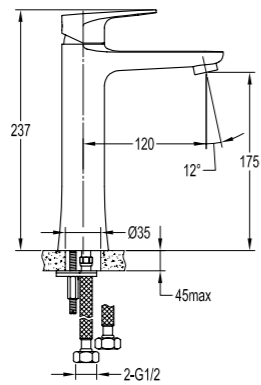

BF-XM100A

Single lever basin mixer
. 40cm flexible hoses, 1/2"
. chrome