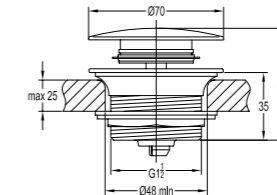

BF-SSH50

Brass pop-up wast for bathtub

- . chrome