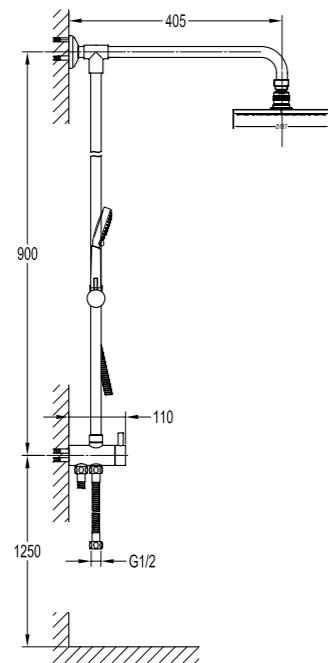

Slide Rail Sets

BF-DSL04B

Shower set with exposed connecting system

- . brass shower head, $\varnothing$ 19.5cm
- . 1-function handshower
- . easy clean shower spray
- . 150cm brass shower hose, 1/2"
- . overhead shower angle adjustable
- . chrome

BF-DSL01B-07

Shower set with exposed connection system

- . brass shower head, $\varnothing$ 18.7cm
- . Air-Mix shower technology
- . water-saving features
- . 5-function hand shower
- . easy clean shower spray
- . 150cm brass shower hose, 1/2"
- . overhead shower angle adjustable
- . height adjustable hand shower holder
- . chrome

Slide Rail Sets