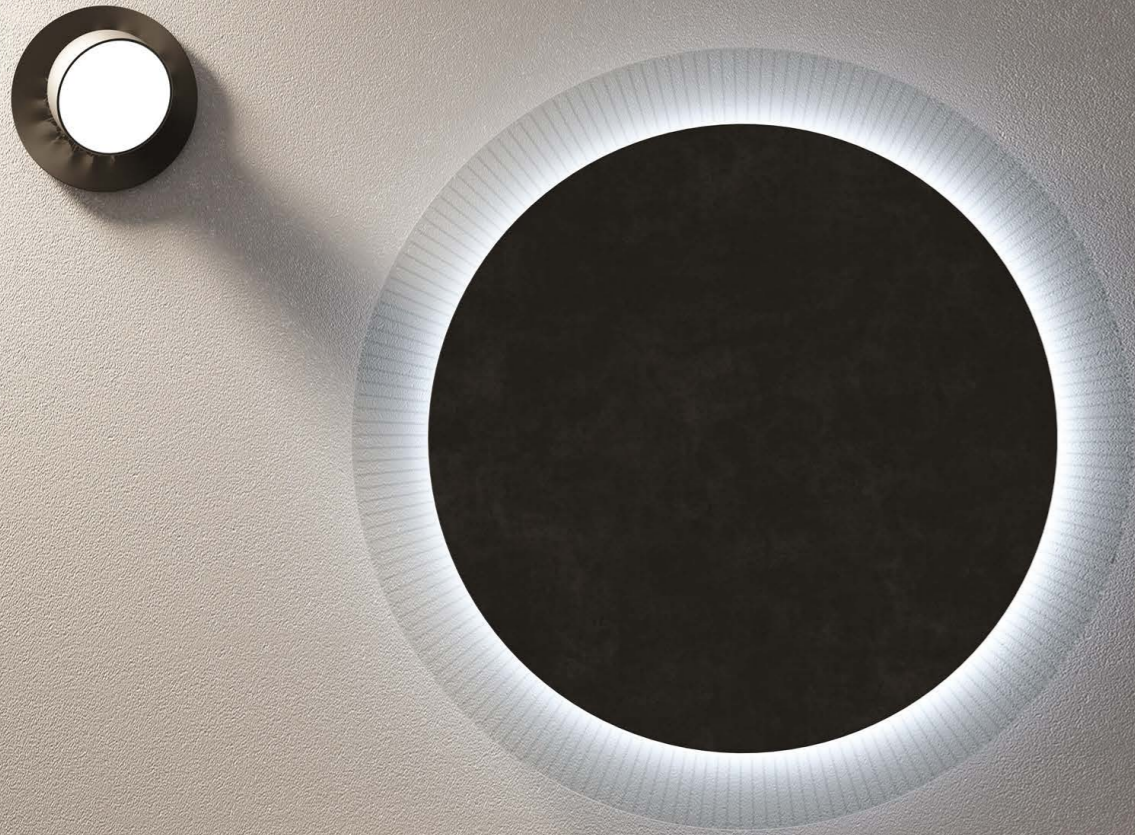

Basic Series