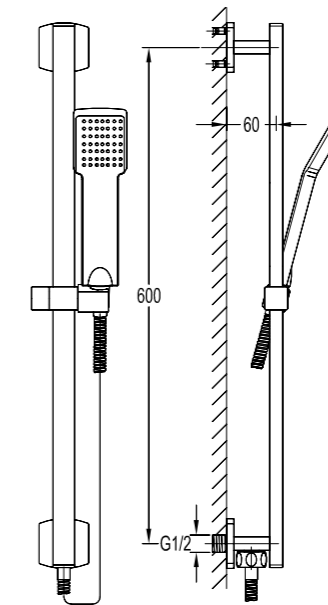

Slide Rail Sets

BF-DSL02A-01

Shower bar

- . 1-function handshower
- . height adjustable handshower holder
- . 150cm brass shower hose, 1/2"
- . chrome

BF-DSL02-01

Shower bar

- . 1-function handshower
- . height adjustable handshower holder
- . 150cm brass shower hose, 1/2"
- . chrome