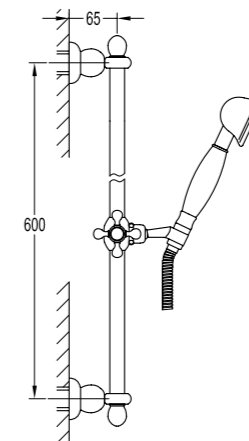

Slide Rail Sets

BF-DSL08-02

Shower bar

- .1-function handshower
- . height adjustable handshower holder
- . 150cm brass shower hose, 1/2"
- . chrome

BF-DSL07-02

Shower bar

- .1-function handshower
- . height adjustable handshower holder
- . 150cm brass shower hose, 1/2"
- . chrome