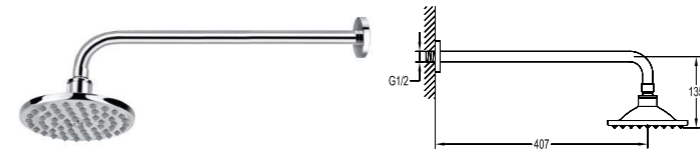

Rainshowers

BF-KBD04-08

Shower arm and rainshower wall-mounted

- . 1/2" connection
- . brass shower head, ϕ 15.3cm
- . easy clean shower spray
- . overhead shower angle adjustable
- . chrome