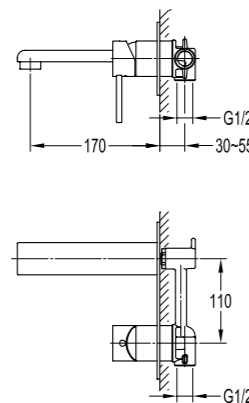

BF-XMD60

Single lever concealed basin mixer

- . solid brass construction
- . chrome