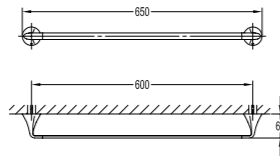

BF-EXS12054

Brass toilet roll holder
.chrome

Basic Series

Horizon Series

BF-EXS13050

Brass towel shelf
.chrome

BF-EXS13051

Brass single towel shelf
.chrome