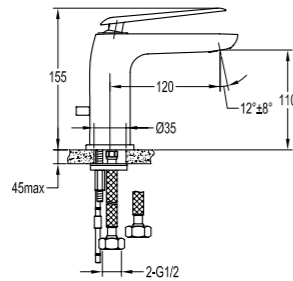

BF-XT10

Single lever shower mixer

- . for shower hose with a 1/2" connection
- . chrome

BF-XH10

Single lever bath/shower mixer

- . for shower hose with a 1/2" connection
- . chrome

BF-XM10

Single lever basin mixer