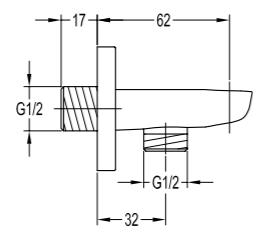

Handshowers

BF-RSD01

Shower outlet elbow with handshower holder
. for shower hose with a 1/2" connection
. chrome

BF-RSD03

Shower outlet elbow with handshower holder
. for shower hose with a 1/2" connection
. chrome

BF-RSD04

Shower outlet elbow with handshower holder
. for shower hose with a 1/2" connection
. chrome

BF-RSD05

Shower outlet elbow with handshower holder
. for shower hose with a 1/2" connection
. chrome

Handshowers

BF-RSD06

Shower outlet elbow with handshower holder
. for shower hose with a 1/2" connection
. chrome

BF-RSD07

Shower outlet elbow with handshower holder
. for shower hose with a 1/2" connection
. chrome