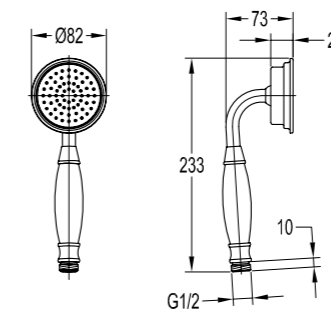

BF-KBD15-21-ORB

Shower arm and rainshower wall-mounted

- . 1/2" connection
- . brass shower head, ø22,5cm
- . easy clean shower spray
- . overhead shower angle adjustable
- . oil rubbed bronze

BF-DSR06-16-ORB

Shower set

- . 1-function brass hand shower
- . 150cm PVC shower hose, 1/2"
- . universal rotating brass shower holder
- . oil rubbed bronze

BF-BDD10-ORB

Shower arm wall-mounted

- . 1/2" connection
- . oil rubbed bronze