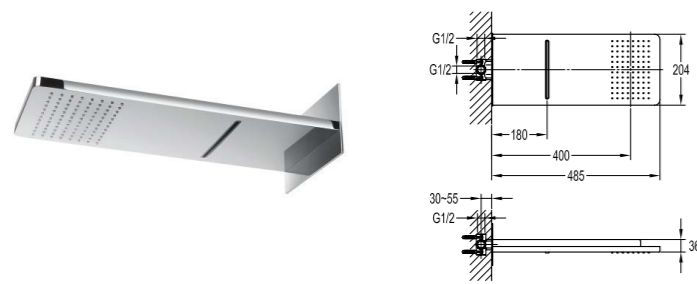

Rainshowers

BF-KBD50

Brass two-way rainshower

- . dual function rain/waterfall shower, 48.5x20.4x3.6cm
- . waterfall features
- . easy clean shower spray
- . pressure: 0.2~0.5MPa
- . chrome