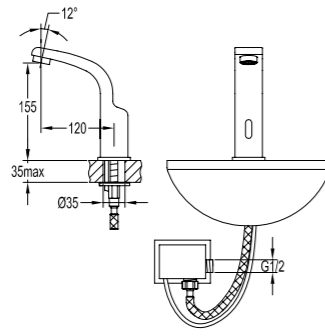

BF-XMH03

Sensor basin mixer

- . power supply: DC 6V (4 AA batteries)
- . inductive distance: 25cm (adjustable)
- . chrome