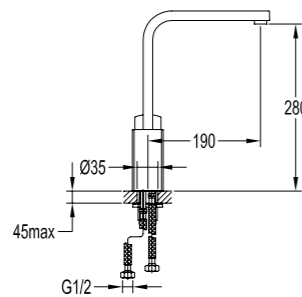

Kitchen Series

BF-XS05

Single lever kitchen mixer

- . swivel spout 120°
- . aerated and spray function
- . 60cm flexible feeding hose, 1/2"
- . chrome

BF-XS70

Single lever kitchen mixer

- . swivel spout 120°
- . 60cm flexible feeding hose, 1/2"
- . chrome