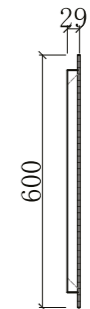

Horizon Series