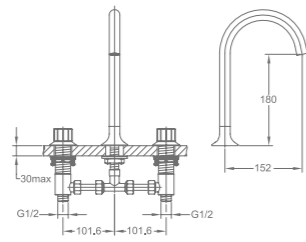

BF-XM20B-PB

Two-handle 8" basin mixer

- . brass handle with porcelain decoration
- . matt black