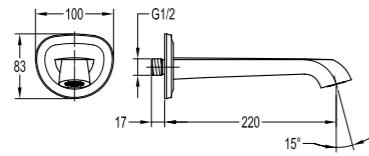

Spout

BF-MXD12-ORB

Spout wall-mounted
· 1/2" connection
· oil rubbed bronze