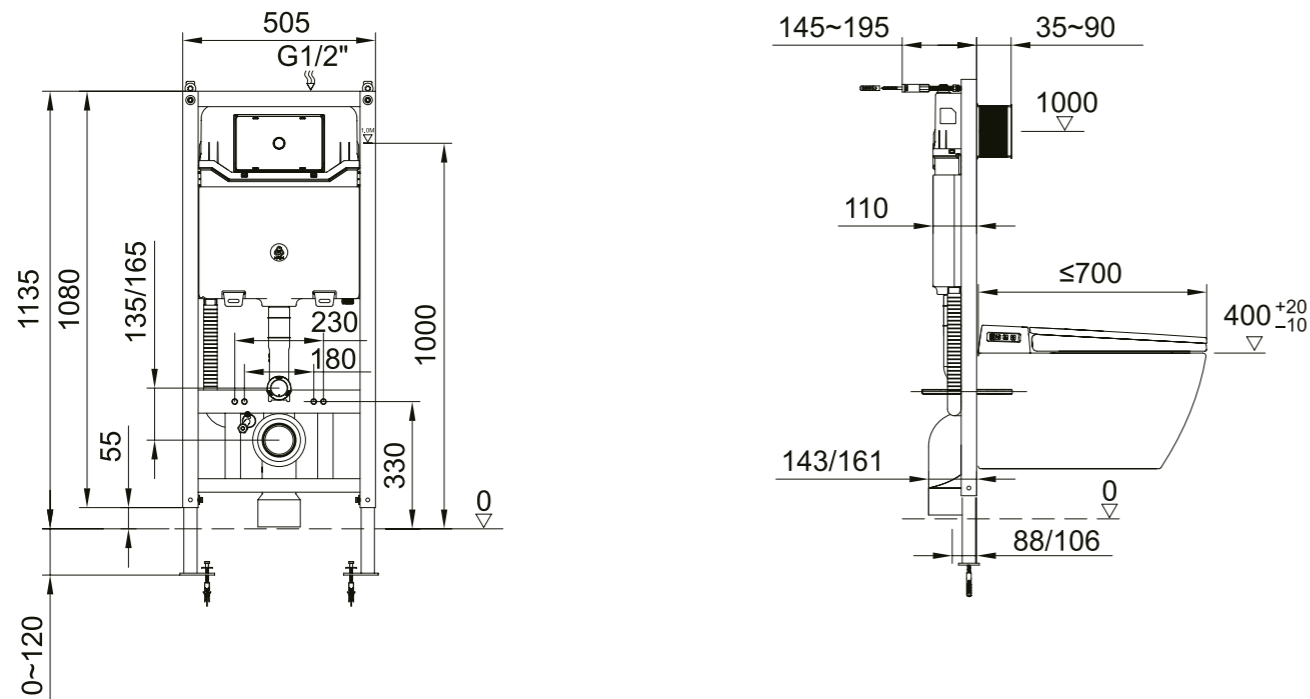

BB-SDX01-12