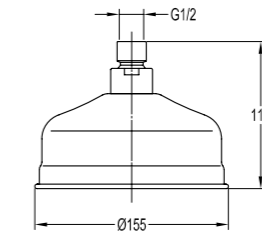

Rainshowers

BF-KD20

8" Brass rainshower

- . 1/2" connection
- . easy clean shower spray
- . chrome