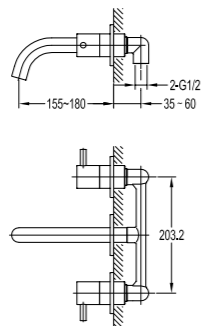

BF-XMD150A

Two-handle basin mixer wall-mounted
. integrated body
. solid brass construction
. chrome