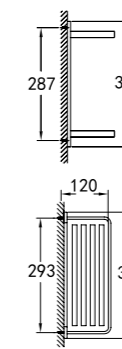

BF-EXS10052A

Brass double shelf
. chrome