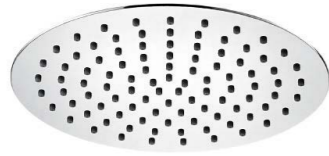

Rainshowers

BF-KD15

8" Stainless steel rainshower

- . 1/2" connection
- . easy clean shower spray
- . chrome