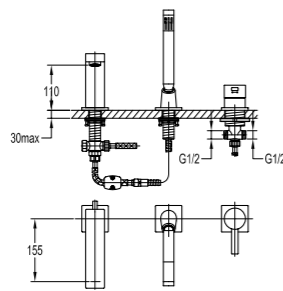

BF-XB120

Single lever bath/shower mixer deck-mounted
. 1-function brass hanshower
. brass shower hose, 180cm
. chrome