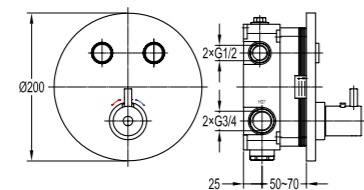

BF-XHD151-2TH

Thermostatic concealed mixer with GoClick-2 buttons

- . thermostatic cartridge, anti-scald 38° C safety stop
- . 2 inlets 3/4", 2 outlets 1/2"
- . chrome