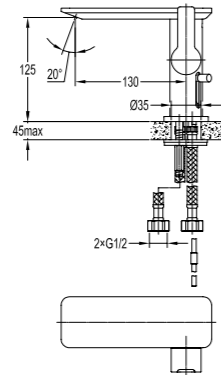

BF-XM170

Single lever basin mixer
. 40cm flexible hoses, 1/2"
. chrome