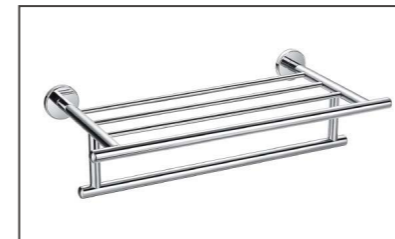

ACCESSORIES

Basic
P-212