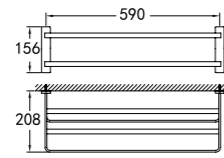

BF-EXS11054

Brass toilet roll holder
. chrome

BF-EXS11055

Toilet brush & holder
. chrome

Lamina Series

BF-EXS10050

Brass towel shelf
. chrome

BF-EXS10051A