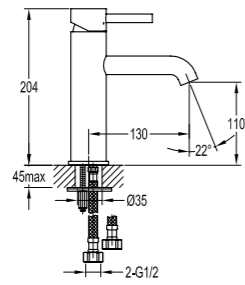

BF-XM150

Single lever monobloc basin mixer
. 40cm flexible hoses, 1/2"
. chrome