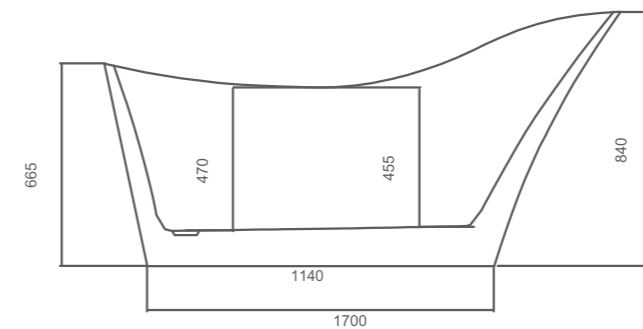

BK-B05

- Size: 1700X790X650mm**
 . Freestanding acrylic bathtub
 . Color: white
 . With drainer
 . Stainless steel frame support

BK-B06

- Size: 1700x730x840mm**
 . Freestanding acrylic bathtub
 . Color: white
 . With drainer
 . Stainless steel frame support