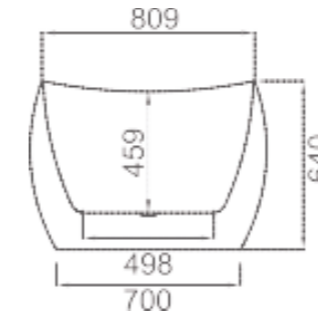

Bathtub Series

BK-B04

1. **Size: 1750x780x750mm**
2. Freestanding acrylic bathtub
   - Color: white
   - With drainer
   - Stainless steel frame support