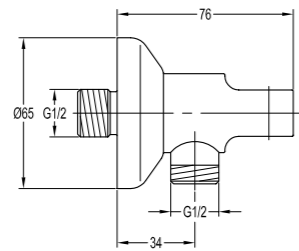

Handshowers

BF-RSD01

Shower outlet elbow with handshower holder
. for shower hose with a 1/2" connection
. chrome