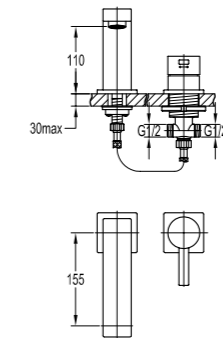

BF-XM120C

Single lever bath mixer deck mounted
. chrome