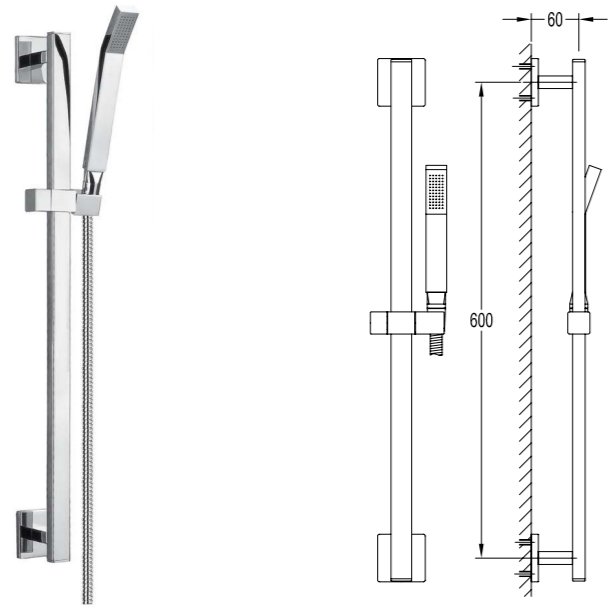

- . 1/2" connection
- . spout length: 21cm
- . wall-mounted
- . chrome

BF-DD14

Handshower

- . 1-function handshower
- . easy clean shower spray
- . chrome

BF-RSD03

Shower outlet elbow with handshower holder

- . for shower hose with a 1/2" connection
- . chrome

BF-SD03

Shower outlet elbow

- . for shower hose with a 1/2" connection
- . chrome

BF-DSL02-1

Slide rail set

- . 1-function handshower
- . height adjustable hand shower holder
- . 150cm brass shower hose, 1/2"
- . chrome