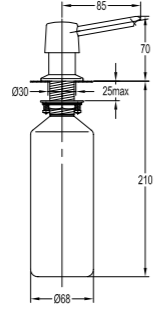

BF-EX058B

Liquid soap & lotion dispenser
. chrome