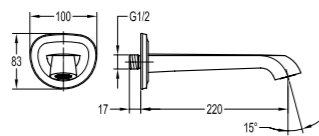

BF-MXD12-ORB

Spout wall-mounted

- . 1/2" connection
- . oil rubbed bronze