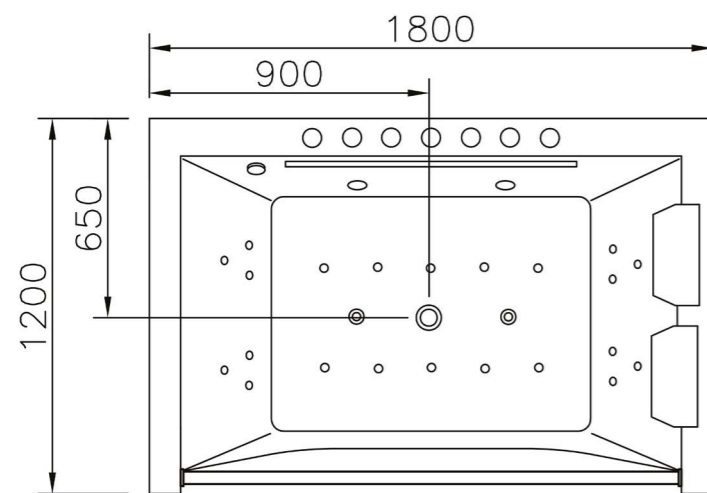

BK-CH03

1. **Size: 1800x1200x600mm**
2. Massage bathtub for 2 persons
   - 3-way panels
   - Water massage with & long waterfall(2HP)
   - Water pump and jets
   - Bubble and air jets with lights
   - Computer controller (GD370)
   - Handshower, Mixer, Faucet
   - Drainer with overflow
   - 2 pillows