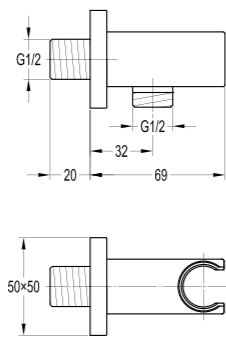

Handshowers

Handshowers

BF-RSD01

Shower outlet elbow with handshower holder
 . for shower hose with a 1/2" connection
 . chrome

BF-RSD03

Shower outlet elbow with handshower holder
 . for shower hose with a 1/2" connection
 . chrome