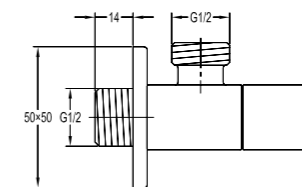

**BF-BQ04 (1/2)
BF-BQ04A (3/8)**

Triangle valve
.chrome