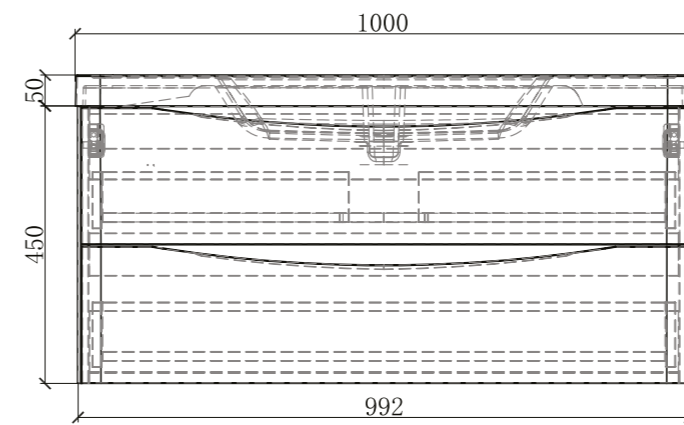

Glad Series