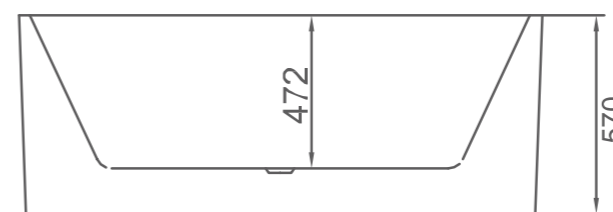

Bathtub Series

BK-B08

- **Size: 1600x850x575mm**
- . Freestanding acrylic bathtub
- . Color: white
- . With drainer
- . Stainless steel frame support