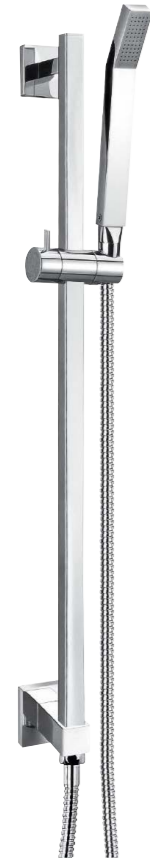

Slide Rail Sets

BF-DSL03A-01

- .1-function handshower
- . height adjustable handshower holder
- . 150cm brass shower hose, 1/2"
- . chrome