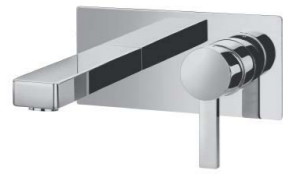

BF-XMD120

Single lever concealed basin mixer
. solid brass construction
. chrome