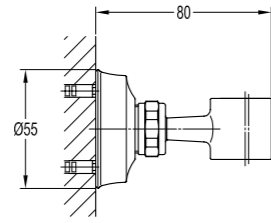

BF-RD06-ORB

Brass handshower holder

- . universal coupling
- . oil rubbed bronze