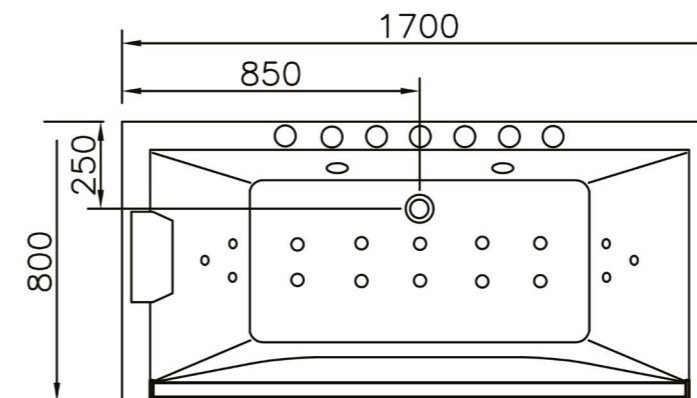

Message Bathtub Series

BK-CH01

1. **Size: 1800x1400x700mm**
2. . Freestanding massage bathtub (PVC panel) for 2persons
   - . Water massage with & long waterfall(2HP)
   - . Bubble and air jets with lights
   - . TV & Computer controller (GD-7001B)
   - . Handshower, Mixer, faucet
   - . Drainer with overflow
   - . 2 pillows

Message Bathtub Series

BK-CH02

1. **Size: 1700x800x610mm**
2. . Massage bathtub
   - . 3-way panels
   - . Water pump and jets
   - . Handshower, Mixer, Faucet
   - . Drainer with overflow
   - . Pillow