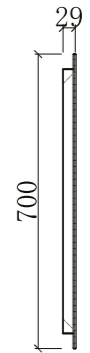

Horizon Series