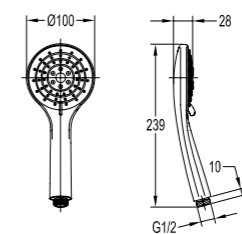

BF-DD08

Handshower
. 3-function hand shower
. easy clean shower spray
. chrome