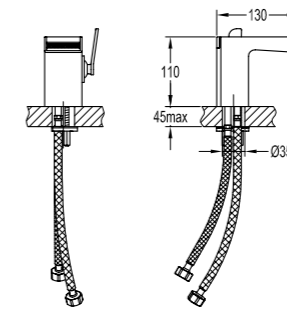

BF-XTD50

Single lever concealed 3-way bath/shower mixer

- . designed to run 1 outlet with volume control
- . 2 inlets / 1 outlets, 1/2"
- . chrome

BF-DSL01B-17

Shower set with exposed connection system

- . brass shower head , ø15,5cm
- . 1-function hand shower
- . easy clean shower spray
- . 150cm brass shower hose, 1/2"
- . overhead shower angle adjustable
- . height adjustable hand shower holder
- . chrome