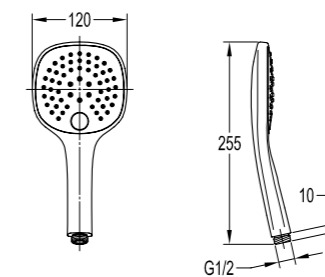

BF-DD18

Handshower
. 3-function hand shower
. easy clean shower spray
. chrome