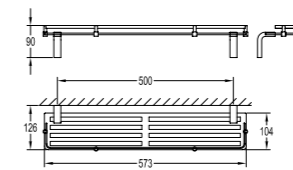

Brass towel shelf
.chrome

BF-EXS11051

Brass single towel bar
.chrome

BF-EXS11051A

Brass double towel bar
.chrome

BF-EXS11052

Glass shelf
.chrome

BF-EXS11050A