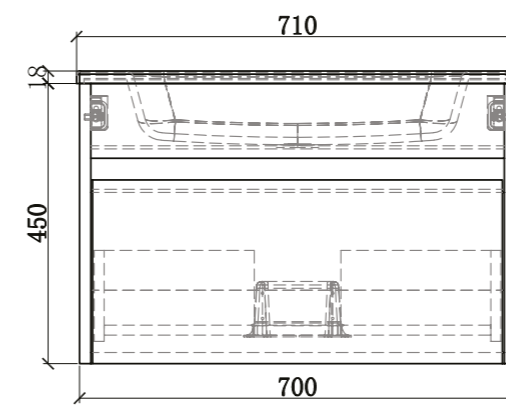

Maya Series