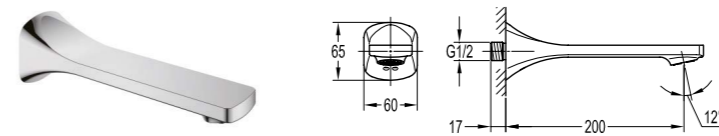

BF-XHD181-3

Single lever concealed mixer with GoClick-3 buttons

- . 2 inlets 3/4", 3 outlets 1/2"
- . chrome

BF-XHD181-2

Single lever concealed mixer with GoClick-2 buttons

- . 2 inlets 3/4", 2 outlets 1/2"
- . chrome

BF-KBD51

Dual function rainshower with waterfall shower

- . Air-Mix shower technology
- . water-saving features
- . waterfall features
- . shower head size: 25,5x21cm
- . easy clean shower spray
- . pressure: 0.1-1.0MPa
- . chrome

BF-DSRS04-18

Shower set

- . 3-function hand shower
- . chrome

BF-RSD04

Shower outlet elbow with hand shower holder

- . chrome

BF-MXD13

Spout wall-mounted

- . 1/2" connection
- . chrome