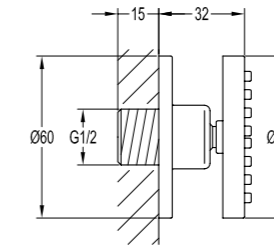

Rainshowers

BF-JX01

Body spray jet

- . 1/2" connection
- . easy clean shower spray
- . chrome