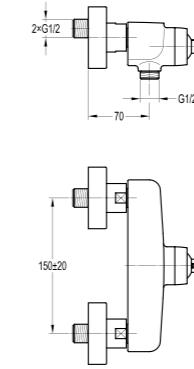

BF-XT10

Single lever shower mixer

- . for shower hose with a 1/2" connection
- . chrome