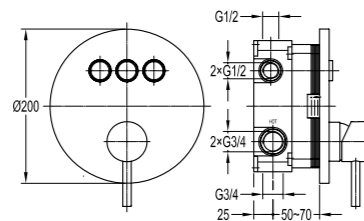

BF-XHD151-3

Single lever concealed mixer with GoClick-3 buttons

- . 2 inlets 3/4", 3 outlets, 1/2"
- . chrome