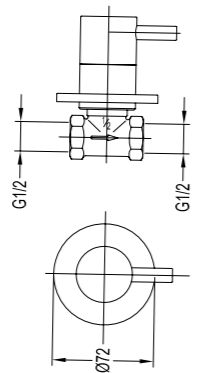

BF-XST01

1/2" Sink bib tap with swivel spout
.chrome

Stop & Triangle Valves

BF-BQD01

Stop valve
.chrome

BF-BQD02

Stop valve
.chrome

BF-BQD03