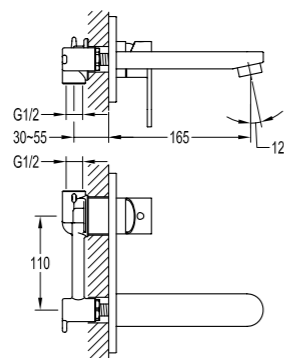

BF-XMD70

Single lever concealed basin mixer
. solid brass construction
. chrome