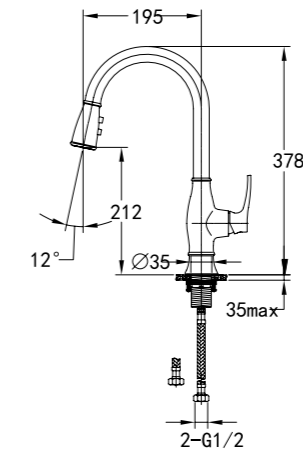

BF-XS01

Single lever kitchen mixer

- . swivel spout 120°
- . aerated and spray function
- . 60cm flexible feeding hose, 1/2"
- . chrome