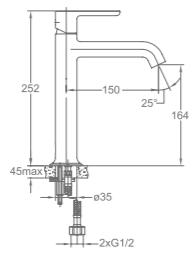

BF-XDSL03V-PB
Single lever bath/shower mixer with
3 GoClick®-V volume control buttons

BF-XM20B-PB

Single lever basin mixer

- . brass handle with porcelain decoration
- . 40cm flexible hoses, 1/2"
- . matt black