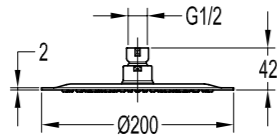

Rainshowers

BF-KD15

8" Stainless steel rainshower

- . 1/2" connection
- . easy clean shower spray
- . chrome