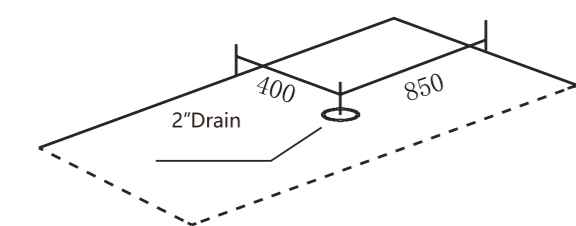

ANTICORROSIVE
PROTECTION

BATHTUB Series

Bathtub Series

BK-B01

- Size: 1700x800x580mm**
- Freestanding acrylic bathtub
 - Color: white
 - With drainer
 - Stainless steel frame support

Bathtub Series

BK-B02

- Size: 1750x780x750mm**
- Freestanding acrylic bathtub
 - Color: white
 - With drainer
 - Stainless steel frame support