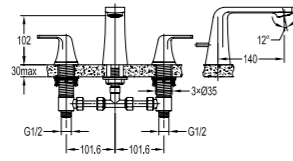

BF-XM180B

Two-handle 8" basin mixer
. chrome