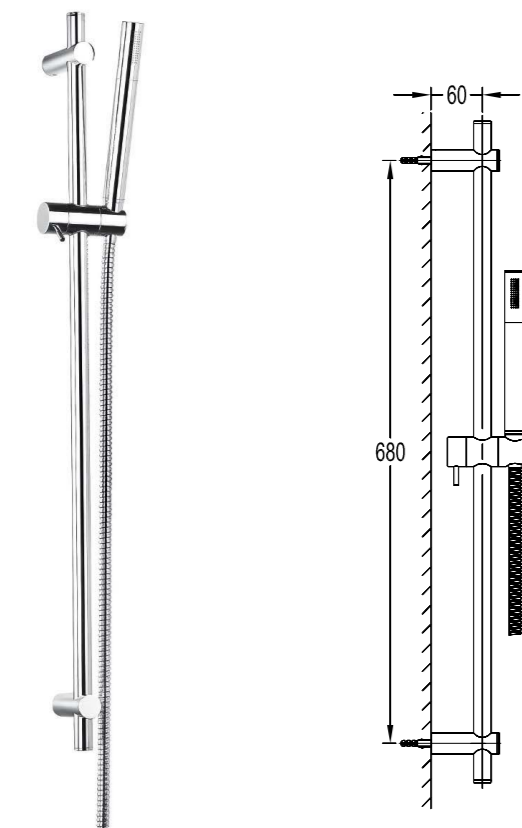

BF-DSL05-02

Shower bar

- . 1-function brass handshower
- . height adjustable handshower holder
- . 150cm brass shower hose, 1/2"
- . chrome