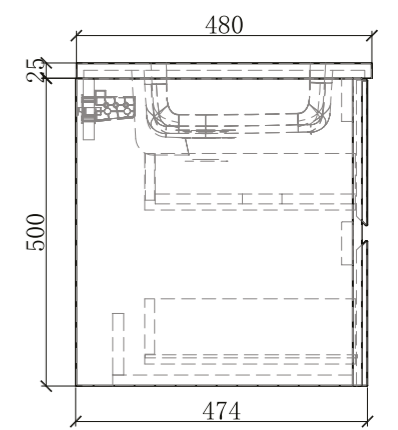

Prestige Series