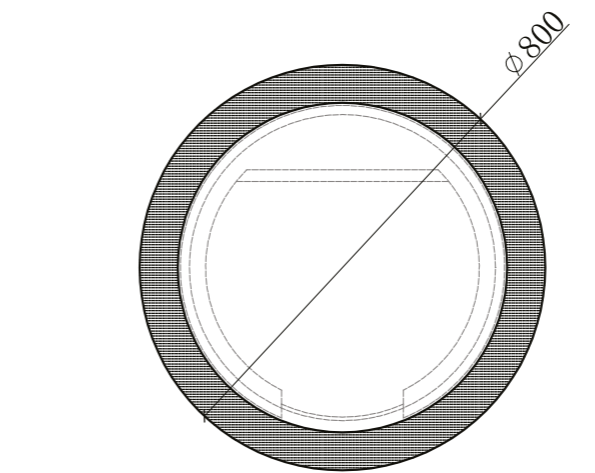

Basic Series