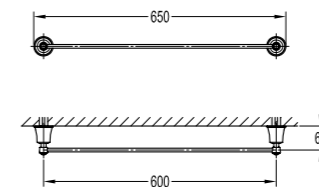

BF-EXS14051-ORB

Brass single towel bar
. oil rubbed bronze