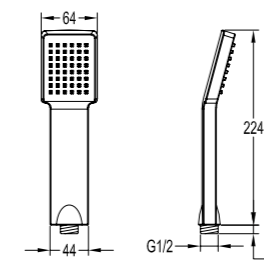

- . 1/2" connection
- . spout length: 21cm
- . wall-mounted
- . chrome

BF-DD14

Handshower

- . 1-function handshower
- . easy clean shower spray
- . chrome

BF-RSD03

Shower outlet elbow with handshower holder