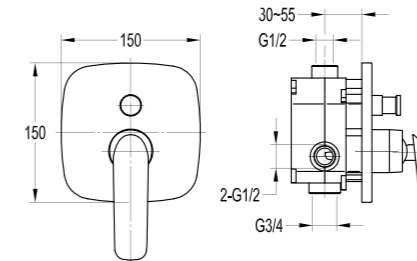

- . 40cm flexible hoses, 1/2"
- . chrome

BF-XM10A

Single lever basin mixer

- . 40cm flexible hoses, 1/2"
- . chrome

BF-XB10

4-hole bath/shower mixer deck-mounted

- . 1-function handshower
- . brass shower hose, 180cm
- . chrome