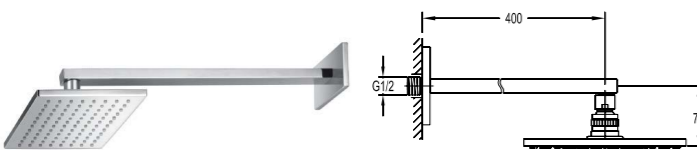

BF-KBD01-03

Shower arm and rainshower wall-mounted

- . 1/2" connection
- . brass shower head, 19.8x14.5cm
- . easy clean shower spray
- . overhead shower angle adjustable
- . chrome