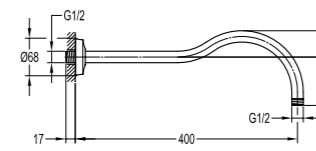

BF-BDD10-ORB

Shower arm wall-mounted

- . 1/2" connection
- . oil rubbed bronze