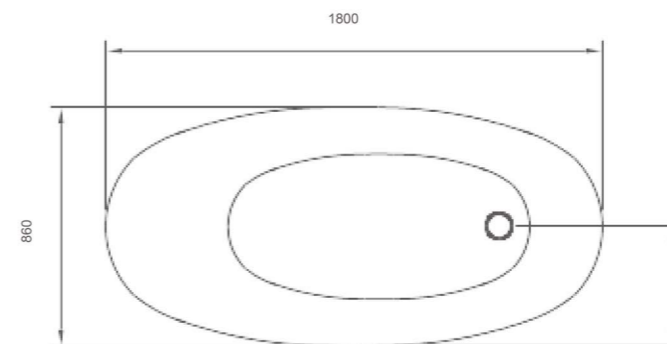

BK-B10

Size: 1800x860x730mm

- . Freestanding acrylic bathtub
- . Color: grey
- . With drainer
- . Stainless steel frame support