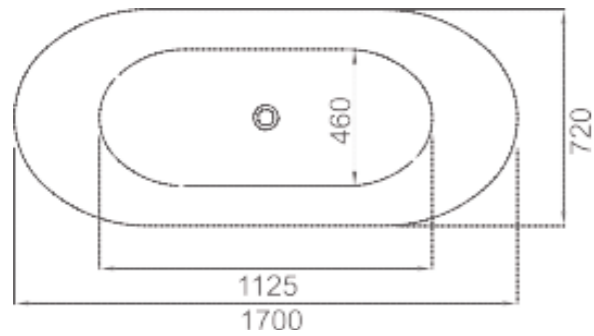

Bathtub Series

BK-B03

1. **Size: 1700x720x580mm**
2. Freestanding acrylic bathtub
   - Color: white
   - With drainer
   - Stainless steel frame support