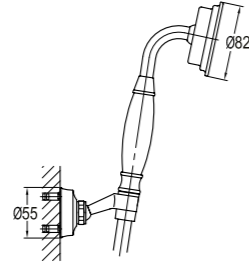

Slide Rail Sets

Handshowers

BF-DSR05A-21

Shower set

- . 1-function hand shower
- . easy clean shower spray
- . 150cm brass shower hose, 1/2"
- . chrome

BF-RSD06-16-ORB

Shower set

- . 1-function hand shower
- . easy clean shower spray
- . universal rotating brass shower holder
- . 150cm PVC shower hose, 1/2"
- . oil rubbed bronze