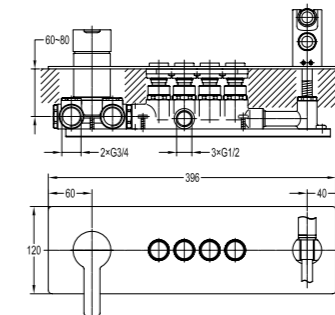

BF-XHD171A-4

Single lever concealed mixer with GoClick-4 buttons
. 2 inlets 3/4", 4 outlets 1/2"
. 1-function brass hand shower
. chrome