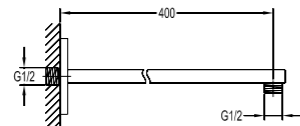

BF-BDD01

Shower arm wall-mounted
. 1/2" connection
. chrome