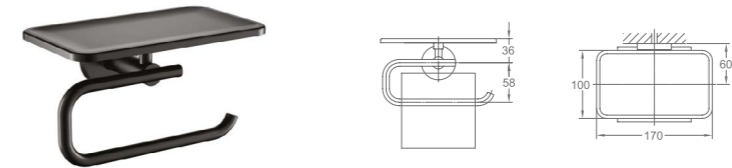

Brass single shelf
. matt black

BF-EXS17059-PB

Brass robe hook
. matt black

Moonlight-PB Series

BF-EXS17054-PB

Brass toilet roll holder
. matt black

BF-EXS17054A-PB

Brass toilet roll holder
. matt black