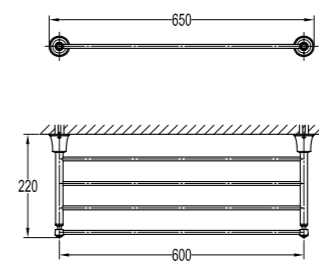

BF-EXS14050A-ORB

Brass bath spout
. oil rubbed bronze