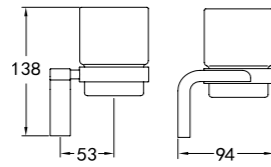

Lamina Series

BF-EXS11057

Brass tumbler holder with glass
. chrome