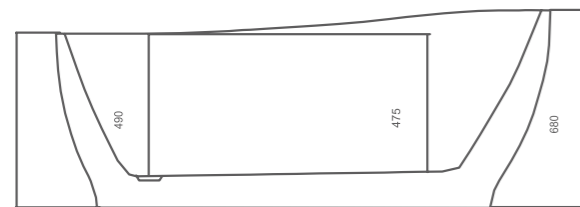

Bathtub Series

BK-B07

- **Size: 1700x800x680mm**
- . Freestanding acrylic bathtub
- . Color: black
- . With drainer
- . Stainless steel frame support