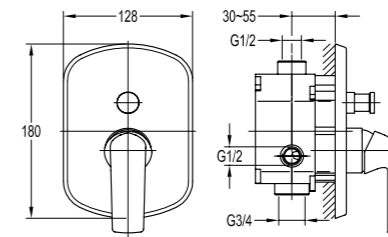

BF-XHD180

Single lever concealed 4-way
bath/shower mixer with diverter
. 2 inlets 1/2", 1 outlet 1/2", 1 outlet 3/4"
. chrome