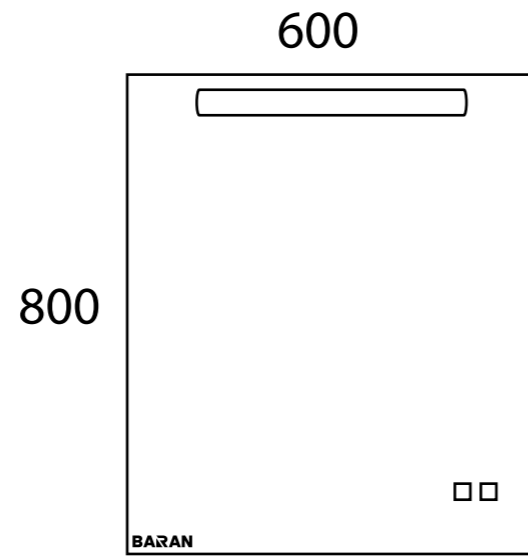

BE-AL02-8060