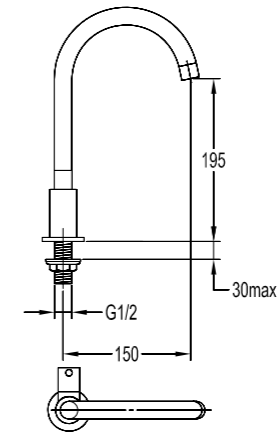

1/2" Bib tap with hose coupling
.chrome

BF-BB04

1/2" Bib tap with hose coupling
.chrome

Cold Water Taps

BF-XMT01

1/2" Sink pillar tap with swivel spout
.chrome

BF-XMT02

7/16" Drinking water tap
.chrome