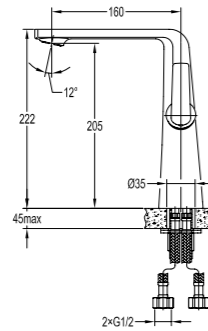

BF-XM180A

Single lever basin mixer
. 40cm flexible hoses, 1/2"
. chrome