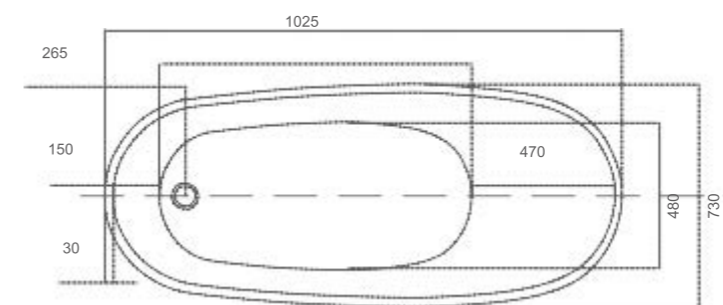

BK-B06

1. **Size: 1700x730x840mm**
   . Freestanding acrylic bathtub
   . Color: white
   . With drainer
   . Stainless steel frame support