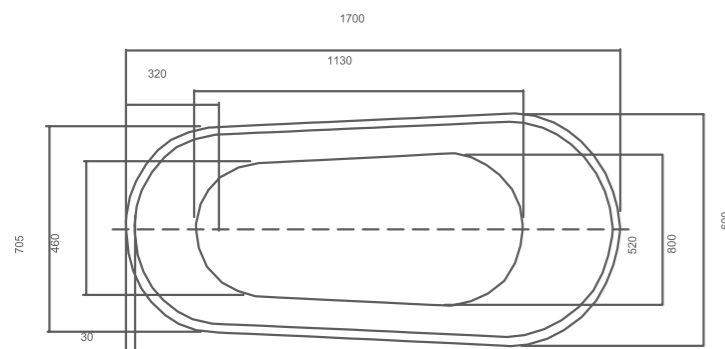

Bathtub Series

BK-B07

- **Size: 1700x800x680mm**
- . Freestanding acrylic bathtub
- . Color: black
- . With drainer
- . Stainless steel frame support