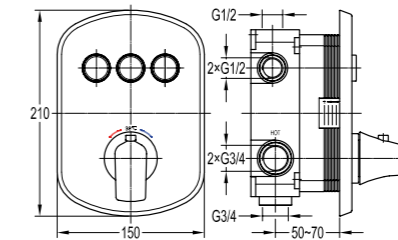

BF-XHD181-3TH

Thermostatic concealed mixer
with GoClick-3 buttons
. thermostatic cartridge, anti-scald 38° C safety stop
. 2 inlets 3/4", 3 outlets 1/2"
. chrome