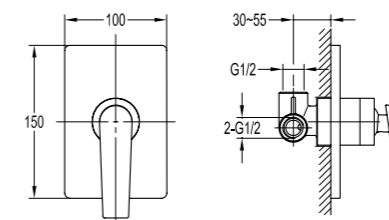

BF-XTD80

Single lever concealed 3-way bath/shower mixer

- . designed to run 1 outlet with volume control
- . 2 inlets / 1 outlets, 1/2"
- . chrome