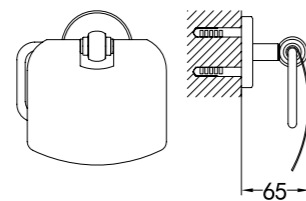

Toilet brush & holder
.chrome

Basic Series

BF-EXS12056A

Brass soap rack
.chrome

BF-EXS12056B

Brass double shelf
.chrome

BF-EXS12053

Brass towel holder
.chrome