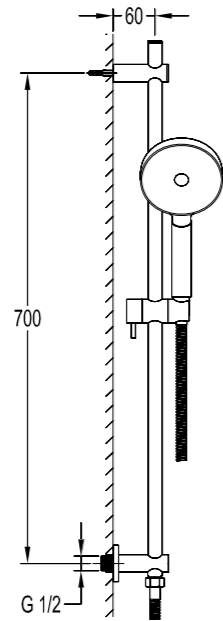

Slide Rail Sets

BF-DSL06A-12

Shower bar

- .1-function handshower
- . height adjustable handshower holder
- . 150cm brass shower hose, 1/2"
- . chrome