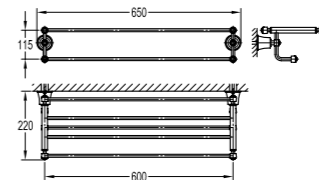

BF-MXD12-ORB

Spout wall-mounted

- . 1/2" connection
- . oil rubbed bronze

BF-DSL10-16-ORB

Shower bar

- . 1-function brass handshower
- . oil rubbed bronze

Babel-ORB Series

BF-EXS14050-ORB