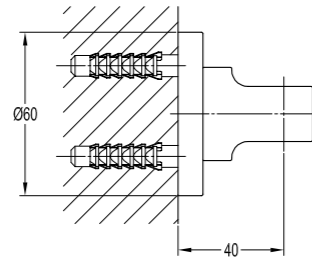

Handshowers

BF-RD01

Brass handshower holder
.chrome