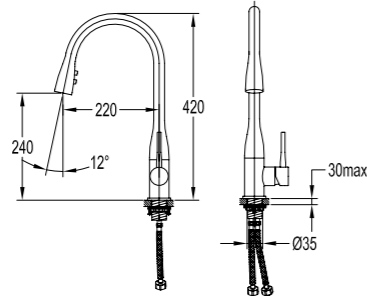

Kitchen Series

BF-XS05

Single lever kitchen mixer

- . swivel spout 120°
- . aerated and spray function
- . 60cm flexible feeding hose, 1/2"
- . chrome