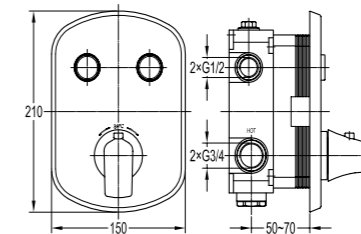

BF-XHD181-2TH

Thermostatic concealed mixer
with GoClick-2 buttons
. thermostatic cartridge, anti-scald 38° C safety stop
. 2 inlets 3/4", 2 outlets 1/2"
. chrome