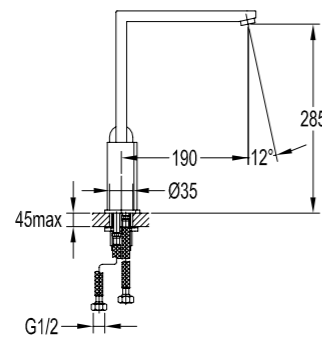

BF-MXD08

Spout wall-mounted

- . 1/2 connection
- . chrome

BF-RSD04

Shower outlet elbow with handshower holder
 . for shower hose with a 1/2" connection
 . chrome

BF-DSL08-02

Shower bar
 . 1-function handshower
 . high adjustable hand shower holder
 . distance between mounting sets adjustable
 . 150cm brass shower hose, 1/2"
 . chrome