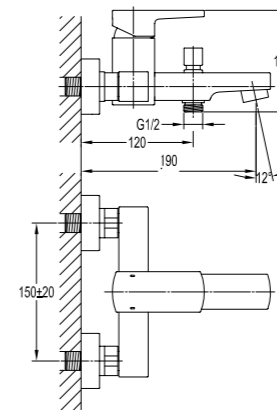

BF-XH110

Single lever bath/shower mixer
. for shower hose with a 1/2" connection
. designed to run 2 outlets
. chrome