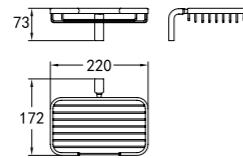

BF-EXS11056B

Brass soap rack
. chrome