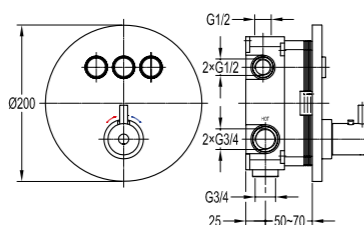

BF-XHD151-3TH

Thermostatic concealed mixer with GoClick-3 buttons

- . thermostatic cartridge, anti-scald 38° C safety stop
- . 2 inlets 3/4", 3 outlets 1/2"
- . chrome