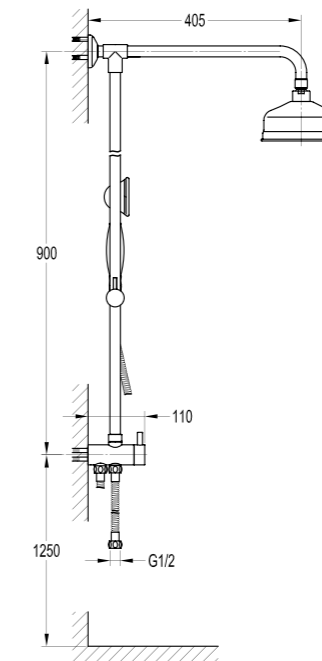

BF-XTD50

Single lever concealed 3-way bath/shower mixer

- . designed to run 1 outlet with volume control
- . 2 inlets / 1 outlets, 1/2"
- . chrome

BF-DSL01B-17

Shower set with exposed connection system

- . brass shower head , ø15,5cm
- . 1-function hand shower
- . easy clean shower spray
- . 150cm brass shower hose, 1/2"
- . overhead shower angle adjustable
- . height adjustable hand shower holder
- . chrome