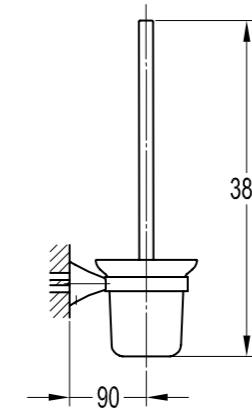

BF-EXS13055

Toilet brush & holder
.chrome