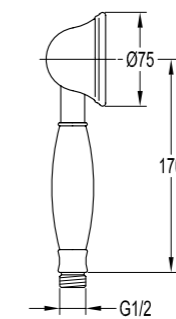

BF-DD17

Handshower

- 1-function handshower
- chrome