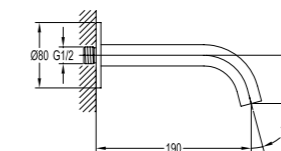

BF-MXD01

Spout wall-mounted
. 1/2" connection
. chrome