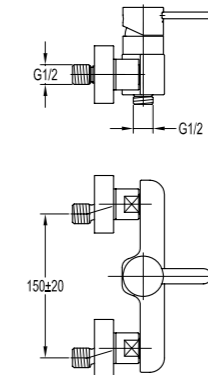

BF-XT60

Single lever shower mixer

- . for shower hose with a 1/2" connection
- . chrome