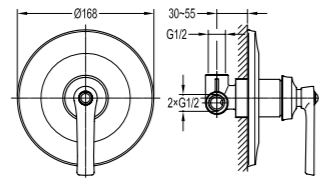

BF-XTD160-ORB

Single lever concealed 3-way bath/shower mixer

- . without diverter
- . designed to run 1 outlet with volume control
- . 2 inlets / 1 outlets, 1/2"
- . oil rubbed bronze