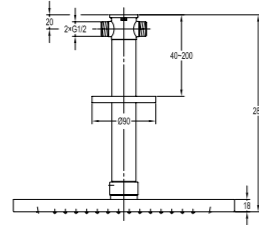

Rainshowers

BF-KBS53

Shower arm and rain shower ceiling-mounted

- . 1/2" connection
- . 2-function rain shower with rain stream shower
- . brass shower head, 31.2x21.8x1.8cm
- . chrome