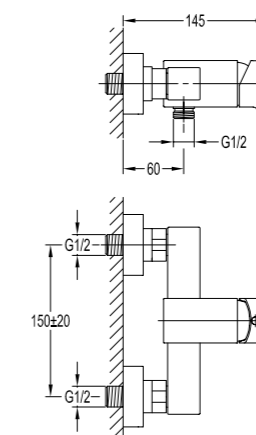

BF-XT110

Single lever shower mixer
. for shower hose with a 1/2" connection
. chrome