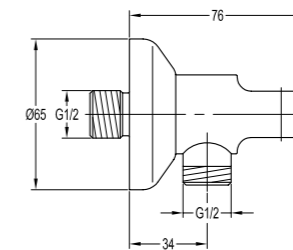

BF-RSD01

Shower outlet elbow with handshower holder
. for shower hose with a 1/2" connection
. chrome