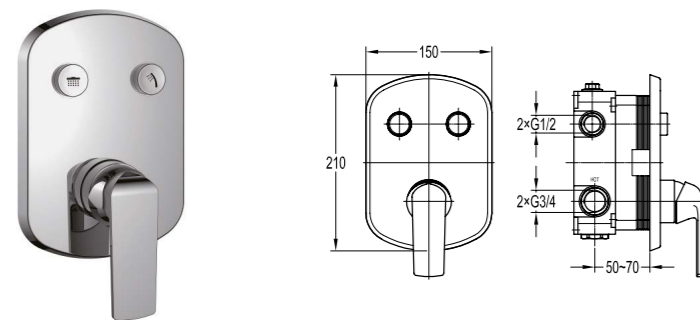

BF-XHD181-2

Single lever concealed mixer with GoClick-2 buttons

- . 2 inlets 3/4", 2 outlets 1/2"
- . chrome