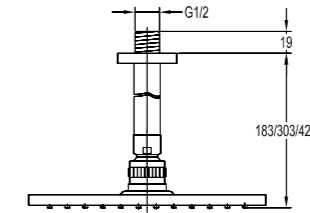

BF-KBS03-03 (120mm)
BF-KBS03A-03 (240mm)
BF-KBS03B-03 (360mm)

Shower arm and rainshower ceiling-mounted
. 1/2" connection
. brass shower head, 19.8x14.5cm
. easy clean shower spray
. overhead shower angle adjustable
. chrome