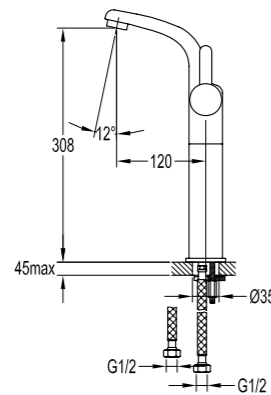

BF-XM60A

Single lever basin mixer

- . 40cm flexible hoses, 1/2"
- . chrome