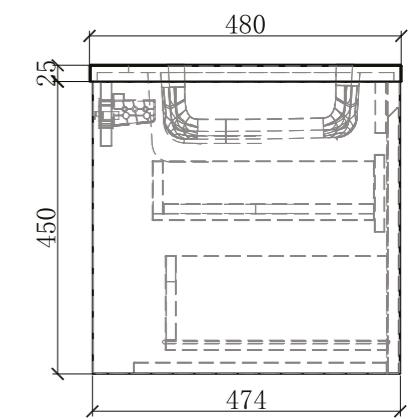

Soft Series