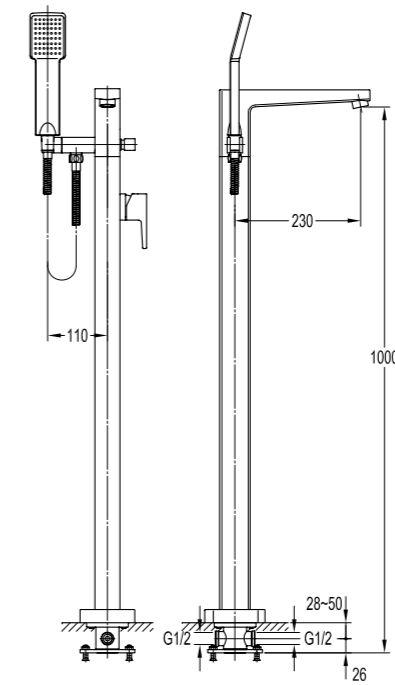

- . 1/2" connection
- . spout length: 20cm
- . wall-mounted
- . chrome

BF-RD05A

Brass handshower holder

- . chrome

BF-RSD05

Shower outlet elbow with hand shower holder

- . for shower hose with a 1/2" connection
- . chrome

BF-XM110A

Single lever basin mixer
 . 40cm flexible hoses, 1/2"
 . chrome

BF-XM110B

Two-handle 8" basin mixer
 . chrome

BF-XB110

4-hole bath/shower mixer deck-mounted
 . 1-function handshower
 . brass shower hose, 180cm
 . chrome