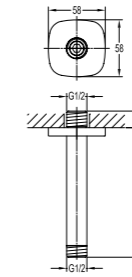

BF-BDS01

Shower arm ceiling-mounted

- . 1/2" connection
- . chrome