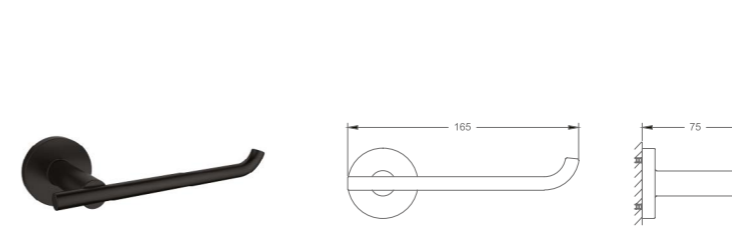

Moonlight-PB Series

BF-EXS17054-PB

Brass toilet roll holder
. matt black