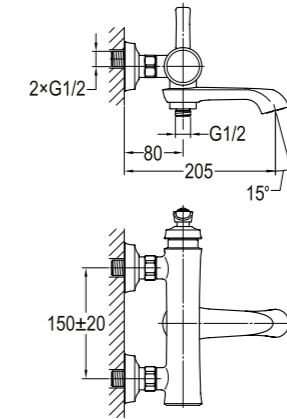

BF-XH160-ORB

Single lever bath/shower mixer
. for shower hose with a 1/2" connection
. designed to run 2 outlets, spout as diverter
. swivel bath spout 120°
. oil rubbed bronze