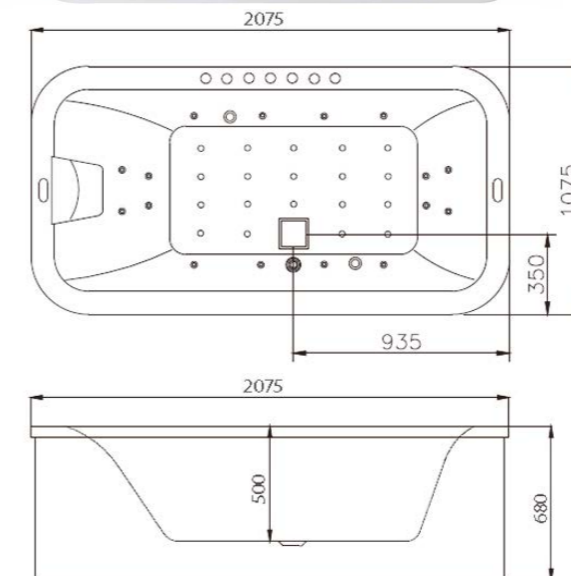

BK-CH04

1. **Size: 2075x1075x680mm**
2. Freestanding massage bathtub with PS panel
   - Hand shower, Mixer, Faucet
   - Air pressure switch and waterflow regulator
   - 1 head pillow and 2 hand rest
   - Aluminum slim waterfall
   - 1.5 HP water pump with 12 small jets
   - 300W Air bubble pump with 7 LED jets and 12 standard jets
   - Pedal drainer with over flow
   - 2 pcs of LED light