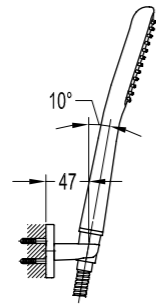

Handshowers

BF-DSR05A-21

Shower set

- . 1-function hand shower
- . easy clean shower spray
- . 150cm brass shower hose, 1/2"
- . chrome