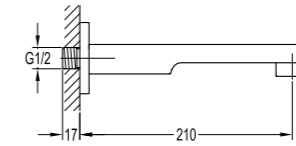

BF-MXD06

Brass bath spout

- . 1/2" connection
- . spout length: 21cm
- . wall-mounted
- . chrome