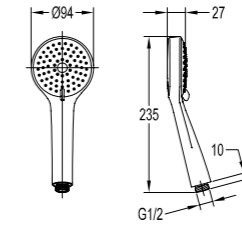

Handshowers

BF-DD05

Handshower
. 3-function hand shower
. easy clean shower spray
. chrome