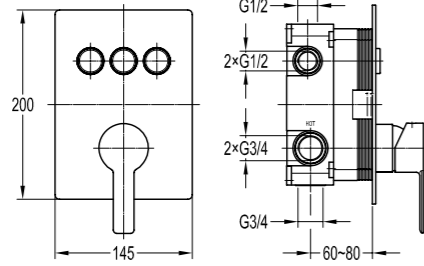

BF-XHD171-3

Single lever concealed mixer
with GoClick-3 buttons
. 2 inlets 3/4", 3 outlets 1/2"
. chrome