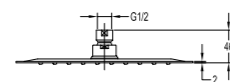

BF-KD17

8" Stainless steel rainshower

- . 1/2" connection
- . easy clean shower spray
- . chrome

BF-KD18

10" Stainless steel rainshower

- . 1/2" connection
- . easy clean shower spray
- . chrome

BF-KD19

10" Stainless steel rainshower