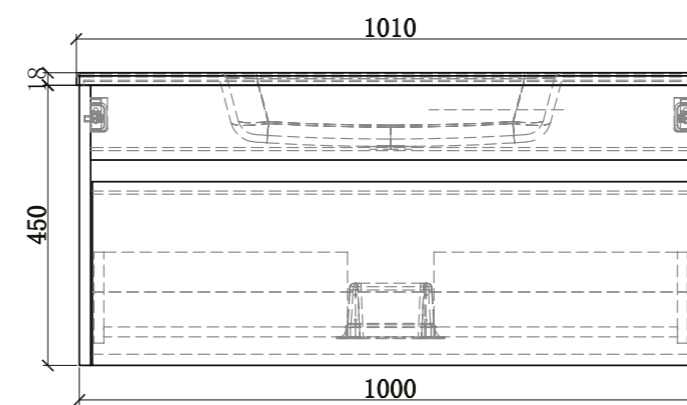

Maya Series