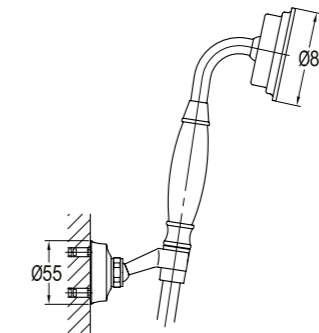

BF-KBD15-21-ORB

Shower arm and rainshower wall-mounted

- . 1/2" connection
- . brass shower head, ø22,5cm
- . easy clean shower spray
- . overhead shower angle adjustable
- . oil rubbed bronze

BF-DSR06-16-ORB