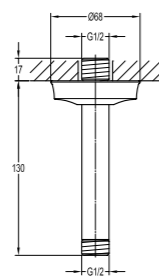

BF-BDS10-ORB

Shower arm ceiling-mounted

- . 1/2" connection
- . oil rubbed bronze