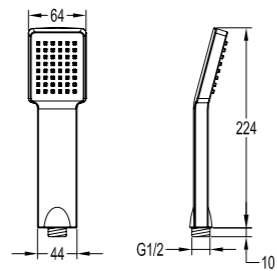

BF-DD14

Hand shower
. 1-function handshower
. easy clean shower spray
. chrome