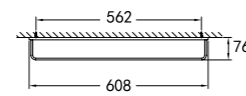

BF-EXS10051

Brass single towel bar
. chrome