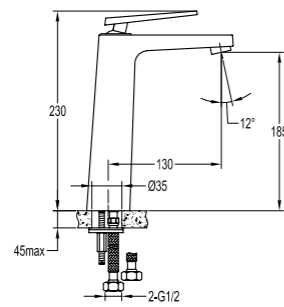

- . 40cm flexible hoses, 1/2"
- . chrome

BF-XH80

Single lever bath/shower mixer

- . for shower hose with a 1/2" connection
- . designed to run 2 outlets, spout as diverter
- . swivel bath spout 120°
- . chrome