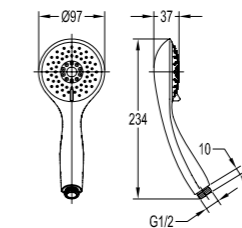

BF-DD06

Handshower
. 3-function hand shower
. easy clean shower spray
. chrome