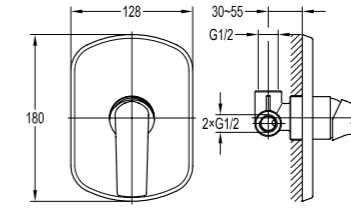

BF-XTD180

Single lever concealed 3-way
bath/shower mixer
. 2 inlets / 1 outlets, 1/2"
. chrome