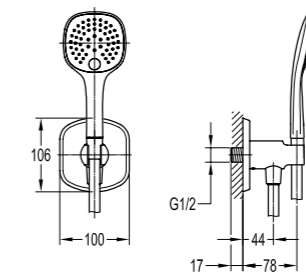

BF-DSRS04-18

Shower set

- . 3-function hand shower
- . chrome