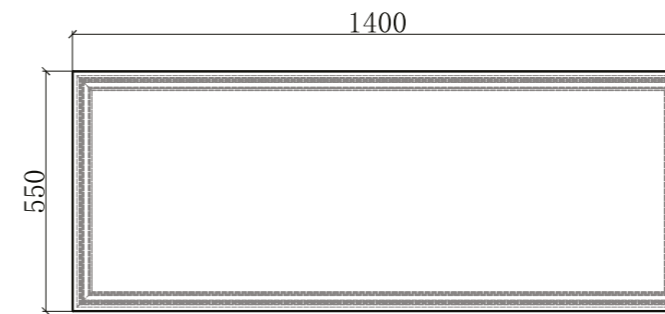

Street art Series