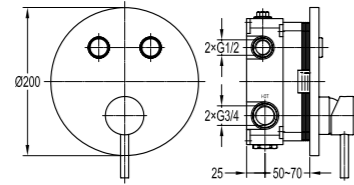

BF-XHD151-2

Single lever concealed mixer with GoClick-2 buttons

- . 2 inlets 3/4", 2 outlets 1/2"
- . chrome