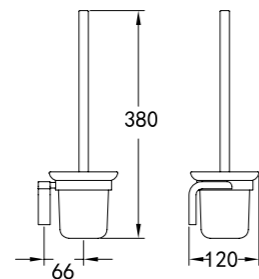

BF-EXS11055

Toilet brush & holder
. chrome