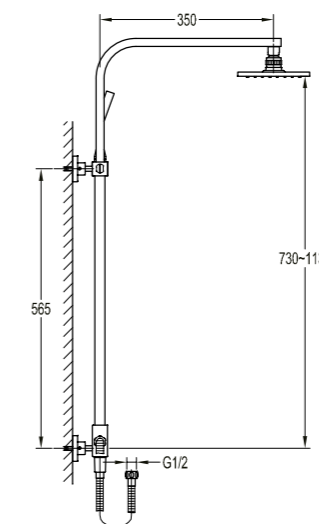

Slide Rail Sets

BF-DSL10-16-ORB

Shower bar

- . 1-function handshower
- . easy clean shower spray
- . height adjustable handshower holder
- . 150cm PVC shower hose, 1/2"
- . oil rubbed bronze

BF-DSL01B-17

Shower set with exposed connection system

- . brass shower head, ø15.5cm
- . 1-function hand shower
- . easy clean shower spray
- . 150cm brass shower hose, 1/2"
- . overhead shower angle adjustable
- . height adjustable hand shower holder
- . chrome

Slide Rail Sets

BF-DSL02B-02

Shower set with exposed connecting system

- . brass shower head, ø19.5cm
- . 1-function handshower
- . easy clean shower spray
- . height adjustable hand shower holder
- . 150cm brass shower hose, 1/2"
- . overhead shower angle adjustable
- . shower pipe height adjustable
- . chrome

BF-DSL03B-01

Shower set with exposed connection system

- . brass shower head, 19.8x14.5cm
- . 1-function handshower
- . easy clean shower spray
- . 150cm brass shower hose, 1/2"
- . overhead shower angle adjustable
- . shower pipe height adjustable
- . chrome