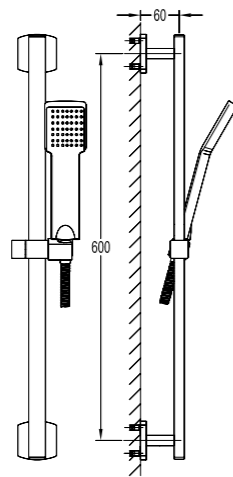

BF-DSL01-14

Shower bar

- . 1-function brass handshower
- . height adjustable handshower holder
- . 150cm brass shower hose, 1/2"
- . chrome