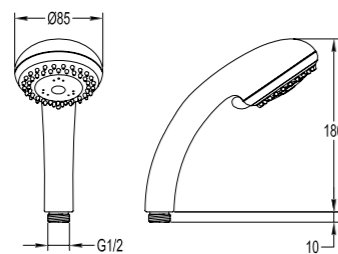

BF-DD13

Handshower

- 3-function hand shower
- easy clean shower spray
- chrome