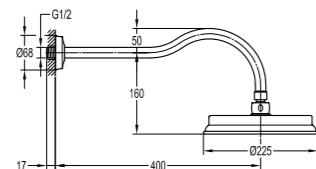

- . without diverter
- . designed to run 1 outlet with volume control
- . 2 inlets / 1 outlets, 1/2"
- . oil rubbed bronze

BF-KD21-ORB

Brass rainshower

- . 1/2" connection
- . brass shower head, ø22,5cm
- . easy clean shower spray
- . oil rubbed bronze