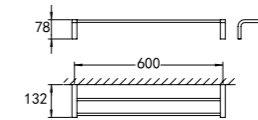

BF-EXS11051A

Brass double towel bar
.chrome