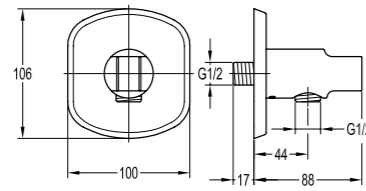

BF-RSD04

Shower outlet elbow with handshower holder
. for shower hose with a 1/2" connection
. chrome