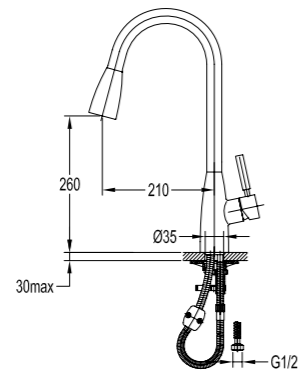

Kitchen Series

BF-XS15

Single lever kitchen mixer with pull-down sprayhead

- . swivel spout 120°
- . aerated and spray function
- . 50cm flexible feeding hose, 1/2"
- . chrome