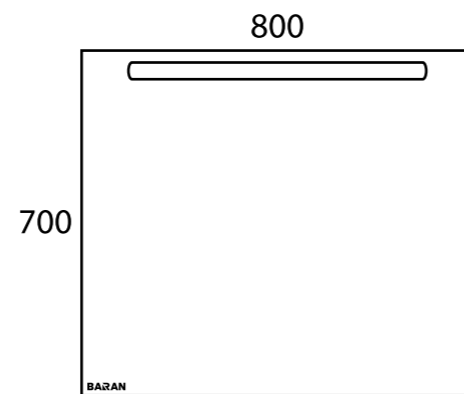

BE-AL05-8070