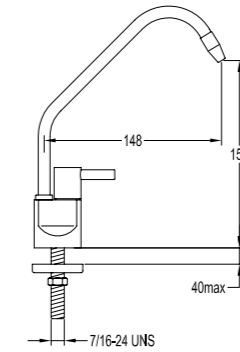

1/2" Bib tap with hose coupling
.chrome

BF-BB04

1/2" Bib tap with hose coupling
.chrome

Cold Water Taps

BF-XMT01

1/2" Sink pillar tap with swivel spout
.chrome

BF-XMT02

7/16" Drinking water tap
.chrome