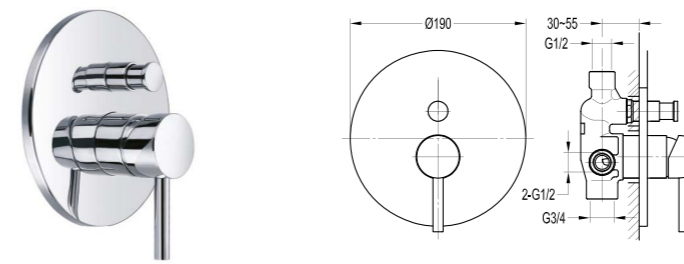

BF-XHD150

Single lever concealed 4-way bath/shower mixer with diverter

- . volume control and diverter for 2 outlets
- . 2 inlets / 2 outlets, 1/2"
- . pressure: 0.05-1.0MPa
- . chrome