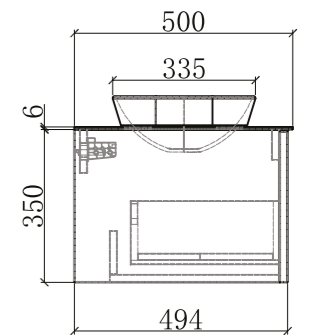

Street art Series