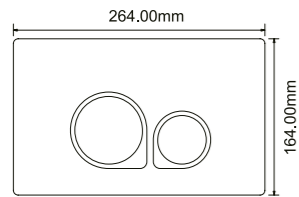

Optional color

Chrome plated