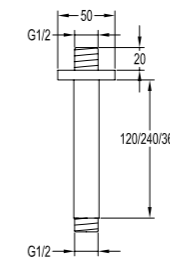

BF-BDS03

Shower arm ceiling-mounted

- . 1/2" connection
- . chrome