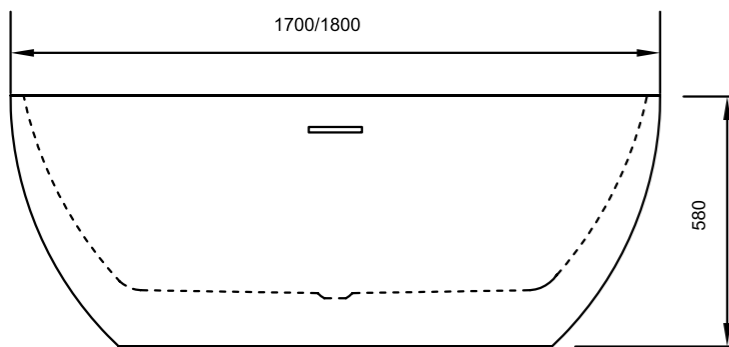

Bathtub Series

BK-B09

Size: 1600x820x580mm

Size: 1700x820x580mm

- . Freestanding acrylic bathtub
- . Color: white
- . With drainer
- . Stainless steel frame support

Bathtub Series

BK-B10

Size: 1800x860x730mm