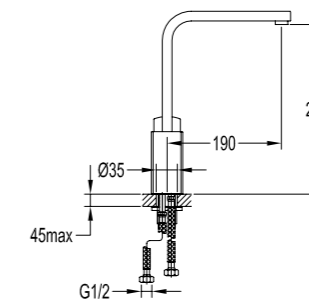

- . chrome

BF-DSL01-14

Shower bar

- . 1-function brass handshower
- . height adjustable handshower holder
- . 150cm brass shower hose, 1/2"
- . chrome

BF-XKDR110

Single lever concealed shower mixer

- . rainshower and hand shower set
- . designed to run 1 outlets with volume control
- . 2 inlets / 1 outlets, 1/2"
- . brass shower head
- . 1-function handshower
- . easy clean shower spray
- . 150cm brass shower hose, 1/2"
- . height adjustable hand shower holder
- . chrome