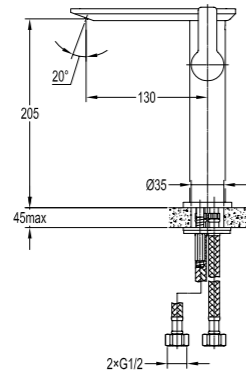

BF-XM170A

Single lever basin mixer
. 40cm flexible hoses, 1/2"
. chrome