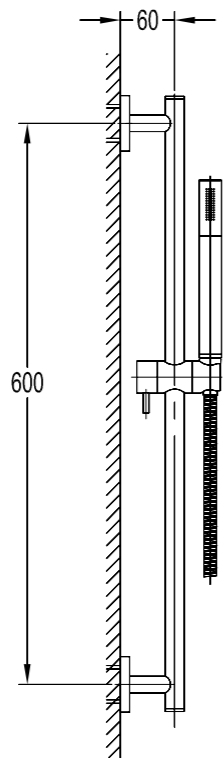

BF-DSL07-02

Shower bar

- .1-function handshower
- . height adjustable handshower holder
- . 150cm brass shower hose, 1/2"
- . chrome