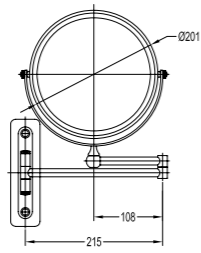

BF-EXAR01

Shaving mirror
. chrome