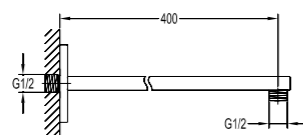

BF-BDD01

Shower arm wall-mounted

- . 1/2" connection
- . chrome