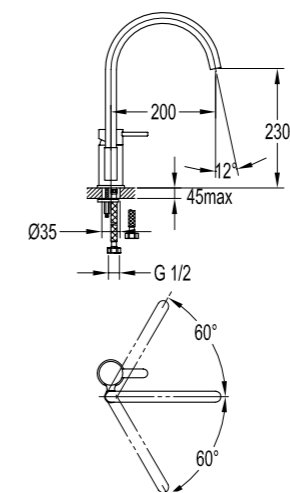

BF-XS130

Single lever kitchen mixer

- . swivel spout 120°
- . 40cm flexible feeding hose, 1/2"
- . chrome