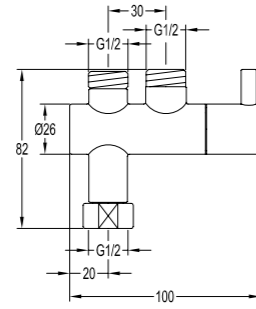

Stop & Triangle Valves