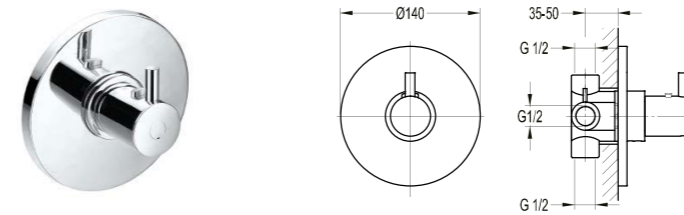

BF-XTD150TH

Thermostatic concealed mixer with volume control

- . thermostatic cartridge, anti-scald 38°C safety stop
- . without diverter
- . 2 inlets / 2 outlets, 1/2"
- . chrome