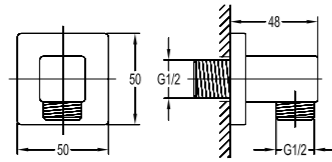

Handshowers

BF-SD03

Shower outlet elbow

. for shower hose with a 1/2" connection
. chrome