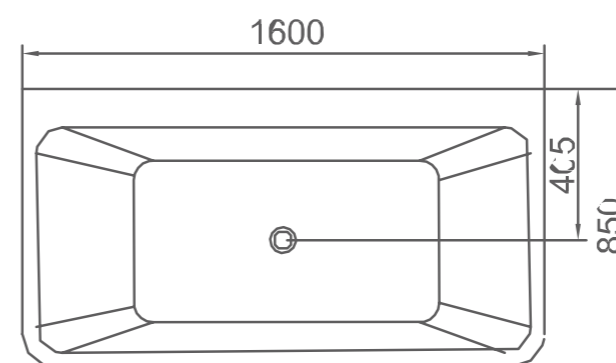

Bathtub Series

BK-B08

- **Size: 1600x850x575mm**
- . Freestanding acrylic bathtub
- . Color: white
- . With drainer
- . Stainless steel frame support