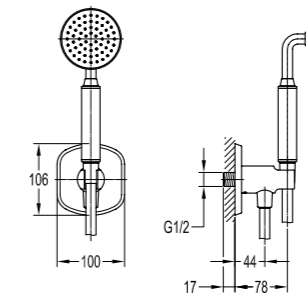

Handshowers

BF-DSRS01-19

Shower set

- . 1-function hand shower
- . easy clean shower spray
- . 150cm brass shower hose, 1/2"
- . chrome

BF-DSRS04-18

Shower set

- . 3-function hand shower
- . chrome

BF-DSRS04-20