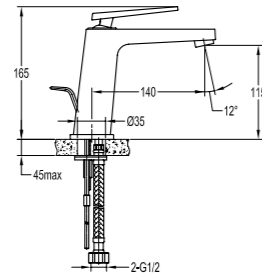

BF-XH80A

Single lever basing mixer

- . 40cm flexible hoses, 1/2"
- . chrome