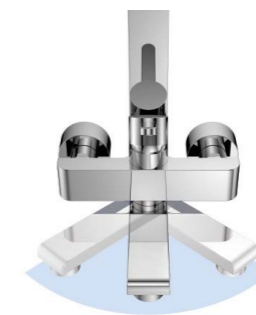

Bath spout flow