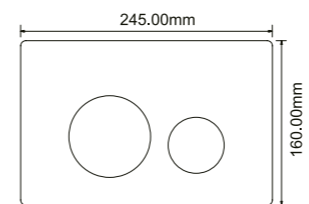

Optional color

Brushed steel