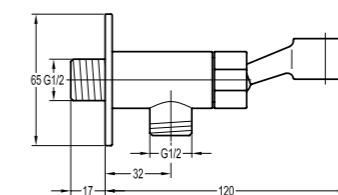

BF-RSD07

Shower outlet elbow with handshower holder
. for shower hose with a 1/2" connection
. chrome