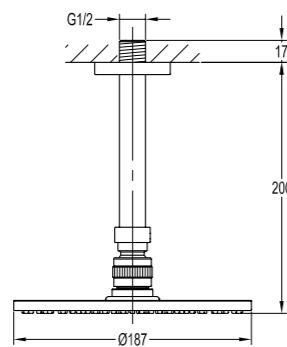

BF-KBS04-05 (120mm) BF-KBS04A-05 (240mm) BF-KBS04B-05 (360mm)

Shower arm and rainshower ceiling-mounted

- . 1/2" connection
- . brass shower head, ø18.7cm
- . Air-Mix shower technology
- . water-saving features
- . easy clean shower spray
- . overhead shower angle adjustable
- . chrome