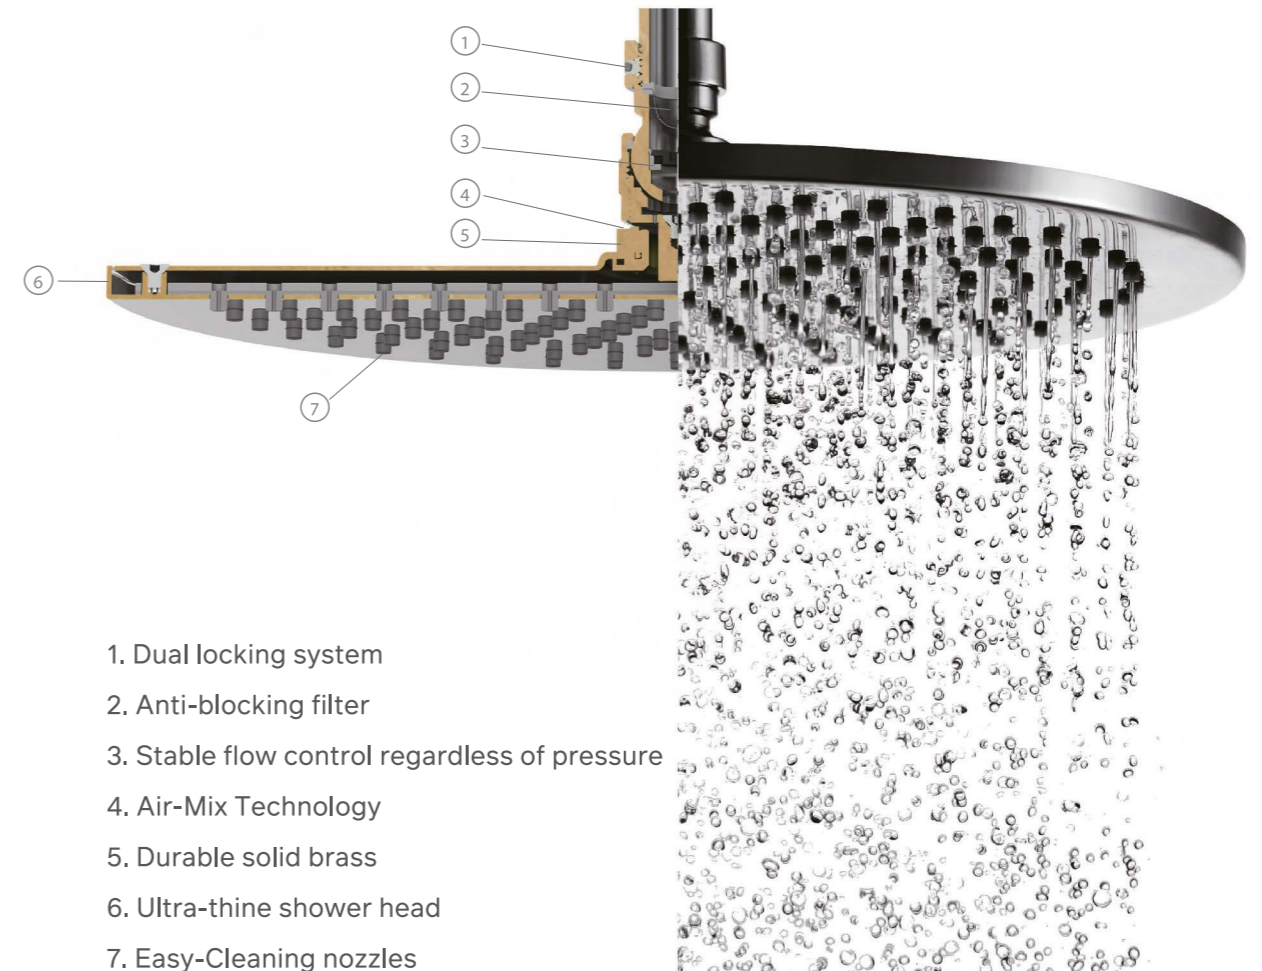

AIR-MIX RAINSHOWER, 20% WATER SAVING

The design of rainshower outlet fully help save water, without reucing any comfort of shower, acheiving up to 20% water saving

Air-Mix rainshower

Infuce air into water to create soft and full raindandce

Water-saving

More efficient water-using environmental and water-saving

Easy cleaning

Silica gel spout, easy for cleaning and anti-blocking

1. Dual locking system
2. Anti-blocking filter
3. Stable flow control regardless of pressure
4. Air-Mix Technology
5. Durable solid brass
6. Ultra-thine shower head
7. Easy-Cleaning nozzles

GoClick

The ultimate shower experience

Select your desired outlet with the click of a button, instant flow with the click of a button.

TECHNOLOGY AND COMPONENTS

Air-mix
Rainshower

Flow stabilizing

Waterfall
flow

Thermostatic

SmartTouch

Lead-free

Top-grade
material

Diamond
chrome

Water-saving

Spout as
diverter

Easy cleaning