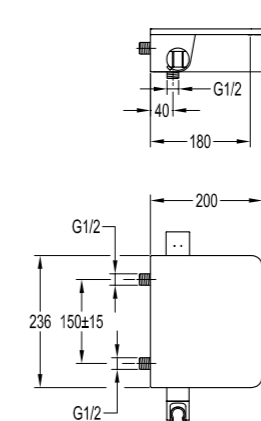

BF-XM40

- Single lever basin mixer**
- . waterfall features
 - . 40cm flexible hoses, 1/2"
 - . pressure: 0.05~1.0MPa
 - . chrome

BF-KD50

- Dual function rainshower with waterfall shower**
- . shower head size: 48,5x20,4x3,6cm
 - . waterfall features
 - . easy clean shower spray
 - . chrome