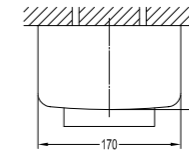

BF-EXS13054

Brass toilet roll holder
.chrome