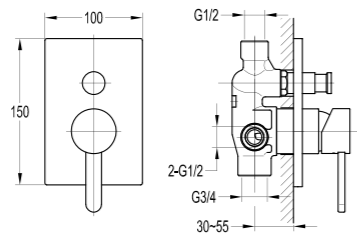

BF-XHD60

Single lever concealed 4-way bath/shower mixer with diverter

- . volume control and diverter for 2 outlets
- . 2 inlets / 2 outlets, 1/2"
- . pressure: 0.05 - 1.0MPa
- . chrome