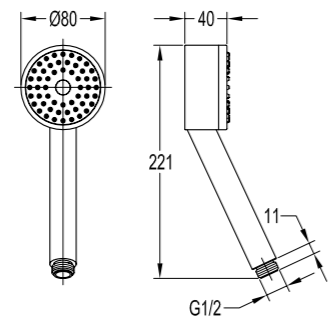

BF-DD19

Handshower

- 1-function hand shower
- easy clean shower spray
- chrome