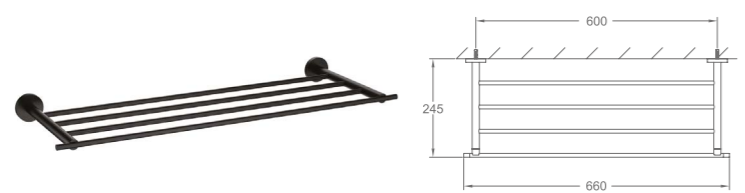

Moonlight-PB Series

BF-EXS17050-PB

Brass towel shelf
. matt black

BF-EXS17051-PB

Brass single towel bar
. matt black

BF-EXS17051A-PB

Brass double towel bar
. matt black

BF-EXS17050A-PB