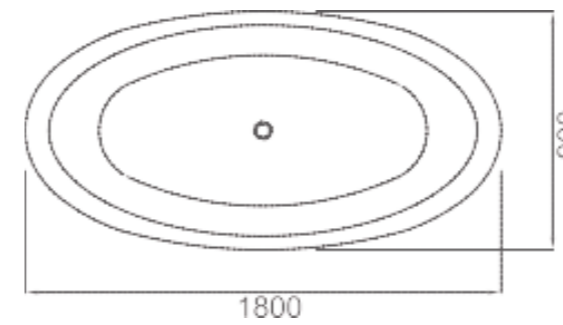

Bathtub Series

BK-B04

1. **Size: 1750x780x750mm**
2. Freestanding acrylic bathtub
   - Color: white
   - With drainer
   - Stainless steel frame support