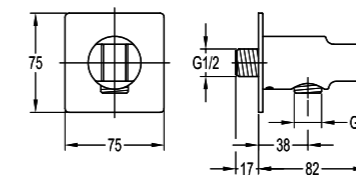

BF-RSD06

Shower outlet elbow with handshower holder
. for shower hose with a 1/2" connection
. chrome