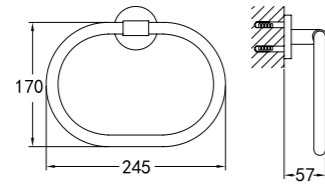

Toilet brush & holder
.chrome

Basic Series

BF-EXS12056A

Brass soap rack
.chrome

BF-EXS12056B

Brass double shelf
.chrome

BF-EXS12053

Brass towel holder
.chrome