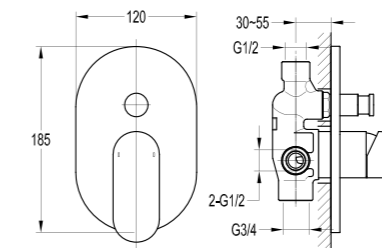

BF-XHD70

Single lever concealed 4-way bath/shower mixer with diverter
. volume control and diverter for 2 outlets
. 2 inlets / 2 outlets, 1/2"
. pressure: 0.5-1.0MPa
. chrome