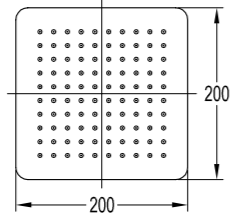

BF-KD17

8" Stainless steel rainshower

- . 1/2" connection
- . easy clean shower spray
- . chrome