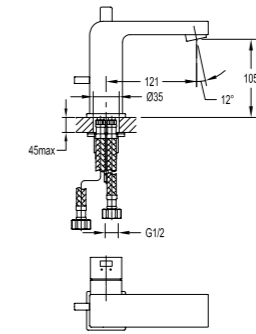

BF-RSD03

Shower outlet elbow with hand shower holder
 . for shower hose with a 1/2" connection
 . chrome

BF-SD03

Shower outlet elbow
 . for shower hose with a 1/2" connection
 . chrome

GLAD

Series

The Glad series vividly expresses an enchanting sense of modern purity and simplicity with the gliding surface and square shape.