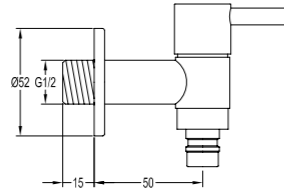

Cold Water Taps

BF-BB03

1/2" Bib tap with hose coupling
.chrome