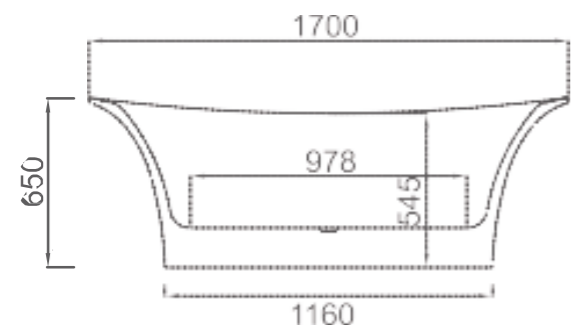

Bathtub Series

BK-B03

- Size: 1700x720x580mm**
- Freestanding acrylic bathtub
 - Color: white
 - With drainer
 - Stainless steel frame support

Bathtub Series

BK-B04

- Size: 1750x780x750mm**
- Freestanding acrylic bathtub
 - Color: white
 - With drainer
 - Stainless steel frame support