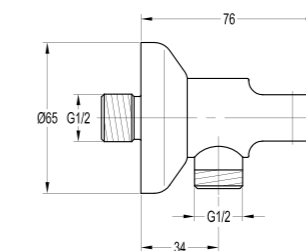

BF-RSD01-ORB

Shower outlet elbow with handshower holder

- . for shower hose with a 1/2" connection
- . oil rubbed bronze