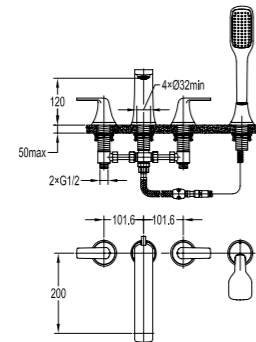

BF-XB180

4-hole bath/shower mixer deck-mounted
. 1-function hand shower
. chrome