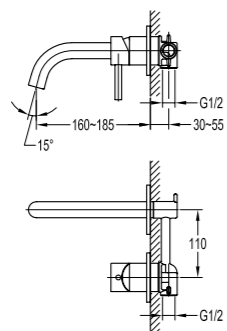

BF-XMD150

Single lever concealed basin mixer
. solid brass construction
. chrome