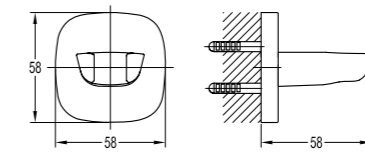

BF-RD05A

Brass handshower holder
.chrome