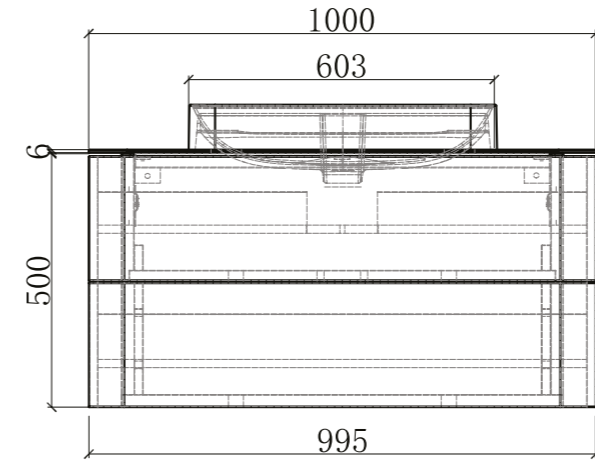

Basic Series