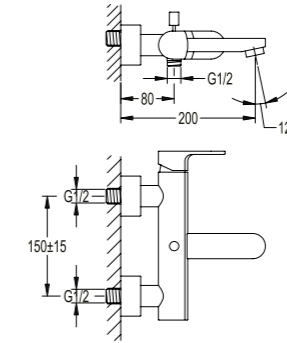

BF-XH70

Single lever bath/shower mixer
. for shower hose with a 1/2" connection
. designed to run 2 outlets
. chrome