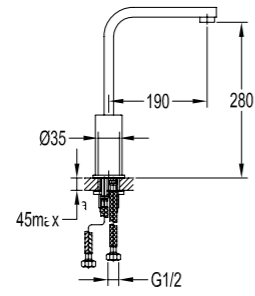

BF-XS120

Single lever kitchen mixer

- swivel spout 120°
- 40cm flexible feeding hose, 1/2"
- chrome