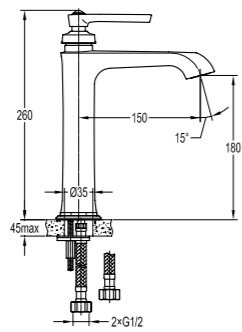

BF-XM160-ORB

Single lever basin mixer
 . 40cm flexible hoses, 1/2"
 . oil rubbed bronze

BF-XM160A-ORB

Single lever basin mixer
 . 40cm flexible hoses, 1/2"
 . oil rubbed bronze

BF-XMD160-ORB

Single lever concealed basin mixer
 . solid brass construction
 . oil rubbed bronze