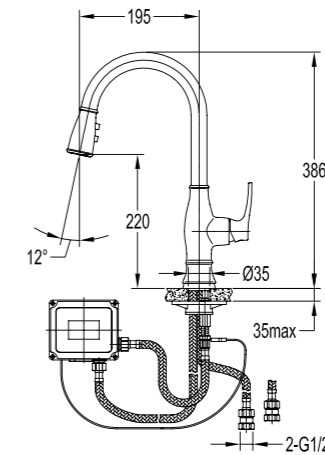

BF-XS01H

Smart touch kitchen mixer

- . swivel spout 360°
- . aerated and spray function
- . on/off touch control
- . power supply: DC 6V (4 AA batteries)
- . 60cm flexible feeding hose, 1/2"
- . chrome

DUAL SPRAY PATTERNS MEETS YOUR DIFFERENT CLEANING NEEDS

With the press of a button, it provides either an aerated stream or a powerful spray, allowing you to clean the sink and dishes more conveniently