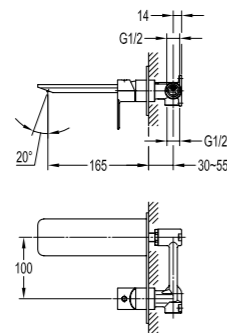

BF-XMD170

Single lever concealed basin mixer
. solid brass construction
. chrome