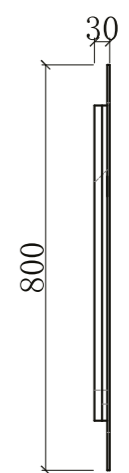

Basic Series