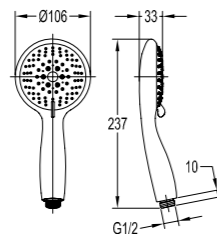

BF-DD04

Handshower
. 5-function hand shower
. easy clean shower spray
. chrome