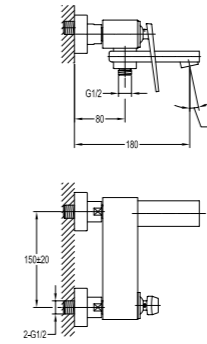

BF-XH80

Single lever bath/shower mixer

- . for shower hose with a 1/2" connection
- . designed to run 2 outlets, spout as diverter
- . swivel bath spout 120°
- . chrome