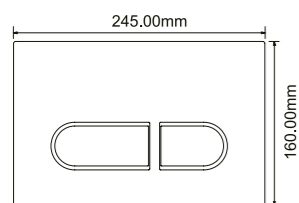

Optional color

Chrome plated
Matt black
PVD brushed golden