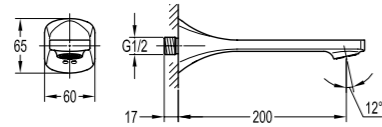

BF-MXD13

Spout wall-mounted
· 1/2" connection
· chrome