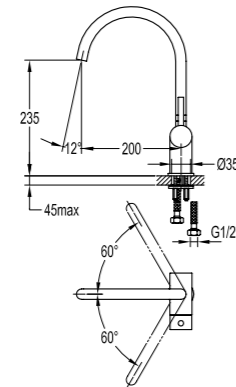

BF-XS150A

Single lever kitchen mixer

- . swivel spout 120°
- . 60cm flexible feeding hose, 1/2"
- . chrome