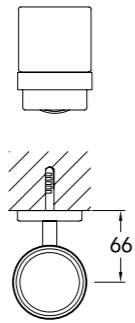

BF-EXS12070
Bath grab bar
.chrome

BF-EXS12059A

Brass robe hook
.chrome

BF-EXS12057

Brass tumbler holder with glass
.chrome

BF-EXS12056

Brass soap dish
.chrome

BF-EXS12055