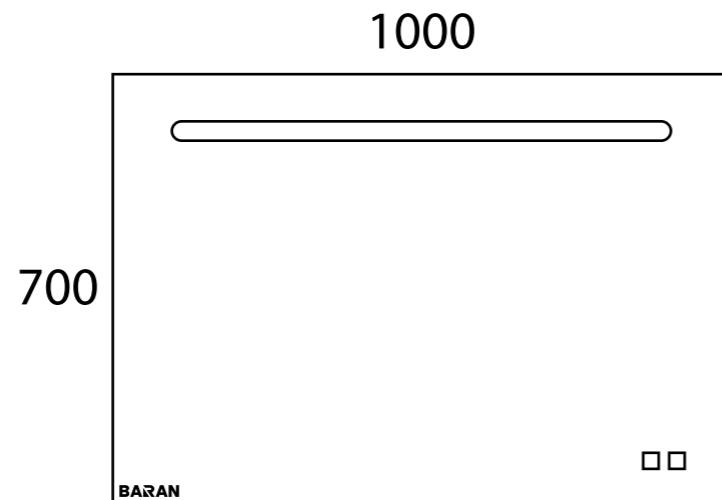

BE-AL02-10070

Mirror Sizes

800X600MM
800X700MM
1000X700MM

LED Colour

4000K

MATERIALS

Mirror: 4 mm glass

RATED VOLTAGE

220- 240V ~ 50/60Hz

INTEGRATED

DEFOGGER

ANTICORROSIVE
PROTECTION

TOUCH
SWITCH