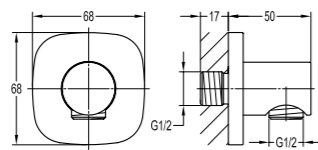

BF-SD22

Shower outlet elbow

. for shower hose with a 1/2" connection
. chrome