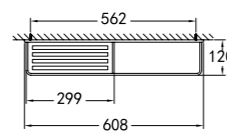

BF-EXS10053A

Brass towel bar and shelf
. chrome