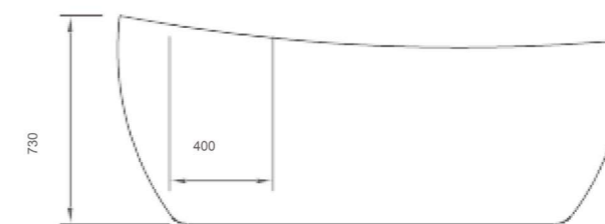

BK-B10

Size: 1800x860x730mm

- . Freestanding acrylic bathtub
- . Color: grey
- . With drainer
- . Stainless steel frame support