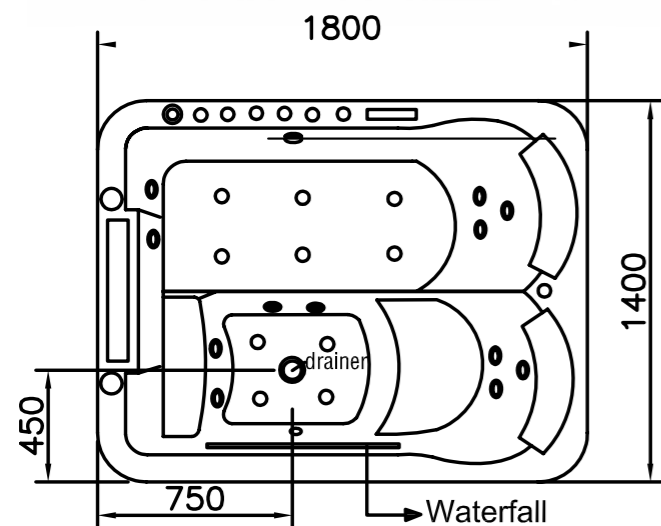

- . Freestanding acrylic bathtub
- . Color: grey
- . With drainer
- . Stainless steel frame support

MESSAGE BATHTUB Series

Message Bathtub Series

BK-CH01

- Size: 1800x1400x700mm**
- . Freestanding massage bathtub (PVC panel) for 2persons
 - . Water massage with & long waterfall(2HP)
 - . Bubble and air jets with lights
 - . TV & Computer controller (GD-7001B)
 - . Handshower, Mixer, faucet
 - . Drainer with overflow
 - . 2 pillows