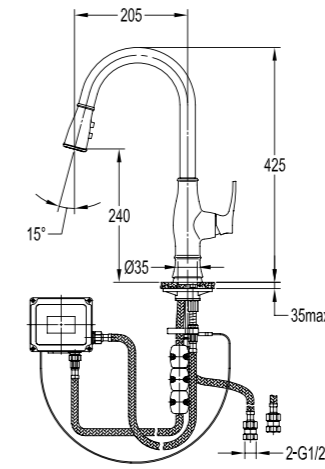

BF-XS02H

Smart touch kitchen mixer with pull-down sprayhead

- . swivel spout 360°
- . aerated and spray function
- . on/off touch control
- . power supply: DC 6V (4 AA batteries)
- . manual and electronic dual control
- . 60cm flexible hose, 1/2"
- . chrome