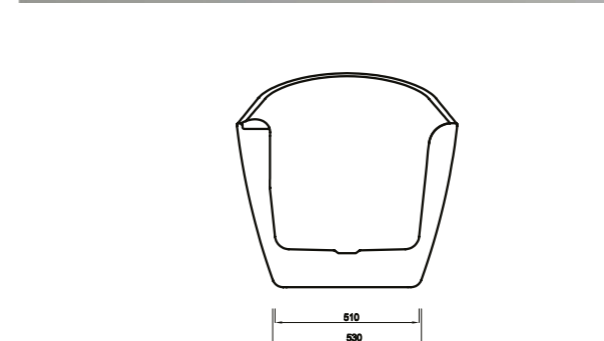

ANTICORROSIVE
PROTECTION

BATHTUB Series

Bathtub Series

BK-B01

- Size: 1700x800x580mm**
- Freestanding acrylic bathtub
 - Color: white
 - With drainer
 - Stainless steel frame support

Bathtub Series

BK-B02

- Size: 1750x780x750mm**
- Freestanding acrylic bathtub
 - Color: white
 - With drainer
 - Stainless steel frame support