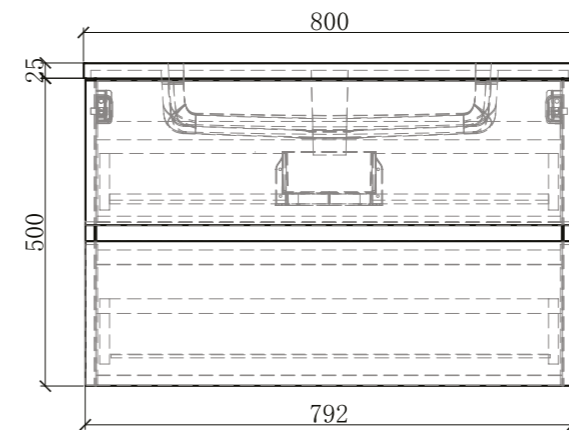

Prestige Series