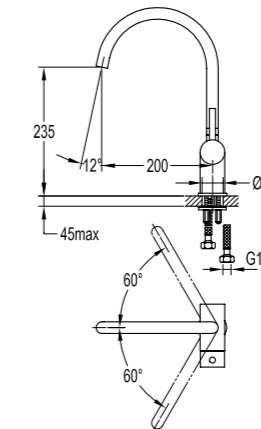

BF-XS150A

Single lever kitchen mixer

- . swivel spout 120°
- . 40cm flexible feeding hose, 1/2"
- . chrome