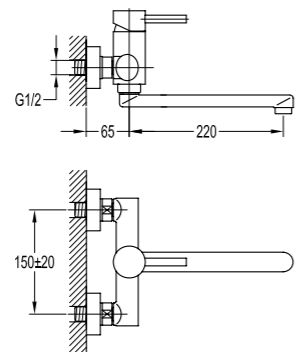

Kitchen Series

BF-XS15

Single lever kitchen mixer with pull-down sprayhead

- . swivel spout 120°
- . aerated and spray function
- . 50cm flexible feeding hose, 1/2"
- . chrome

BF-XS150B

Single lever kitchen mixer with pull-down sprayhead

- . swivel spout 360°
- . aerated and spray function
- . 50cm flexible feeding hose, 1/2"
- . chrome

BF-XS150C

Single lever kitchen mixer

- . swivel spout 180°
- . chrome

Kitchen Series