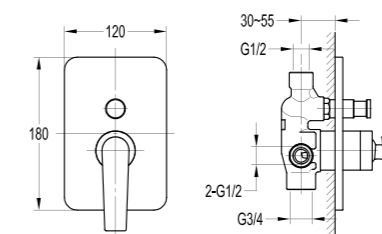

BF-XHD80

Single lever concealed 4-way bath/shower mixer with diverter

- . volume controller and diverter for 2 outlet
- . 2 inlets / 2 outlets, 1/2"
- . chrome