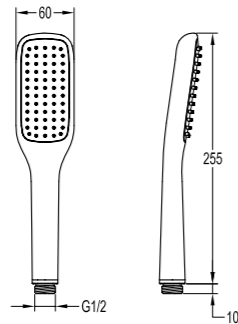

BF-DD21

Hand shower

- . 1-function hand shower
- . easy clean shower spray
- . chrome