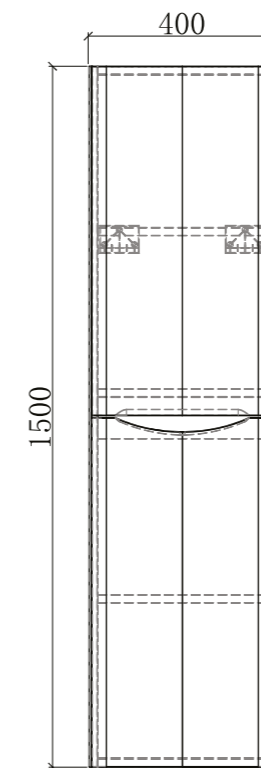

Glad Series