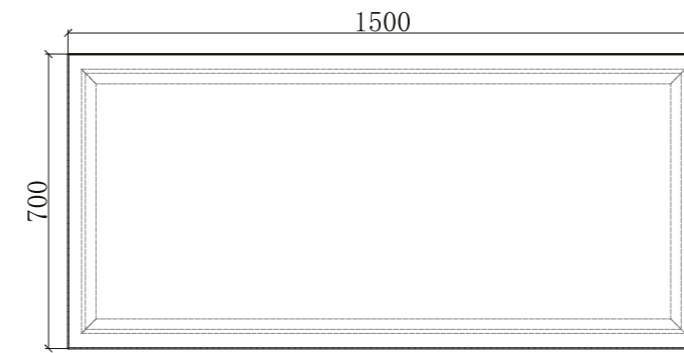

Horizon Series