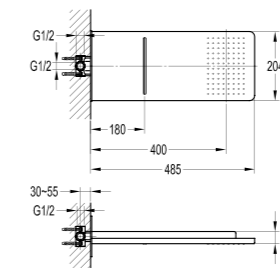

BF-XM40

- Single lever basin mixer**
- . waterfall features
 - . 40cm flexible hoses, 1/2"
 - . pressure: 0.05~1.0MPa
 - . chrome

BF-KD50

- Dual function rainshower with waterfall shower**
- . shower head size: 48,5x20,4x3,6cm
 - . waterfall features
 - . easy clean shower spray
 - . chrome