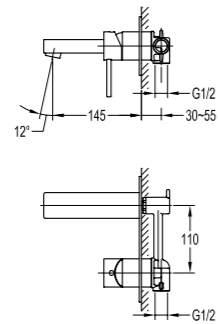

BF-XMD120

Single lever concealed basin mixer
. solid brass construction
. chrome