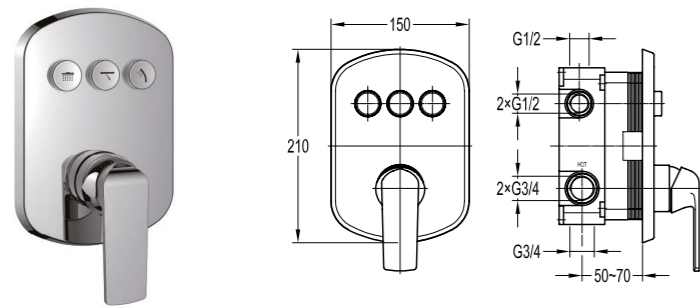

BF-XHD181-3

Single lever concealed mixer with GoClick-3 buttons

- . 2 inlets 3/4", 3 outlets 1/2"
- . chrome