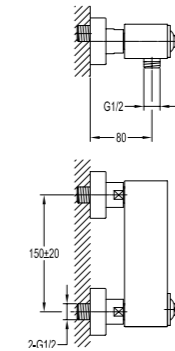

BF-XT80

Single lever shower mixer

- . for shower hose with a 1/2" connection
- . chrome