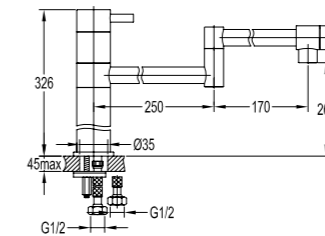

BF-XS150

Single lever kitchen mixer

- . swivel spout 360°
- . spout length: 25-42cm adjustable
- . single lever handle with shut-off valve
- . 60cm flexible feeding hose, 1/2"
- . chrome