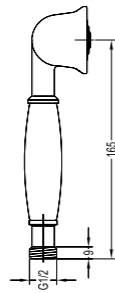

BF-DD11

Brass handshower

- 1-function hand shower
- chrome