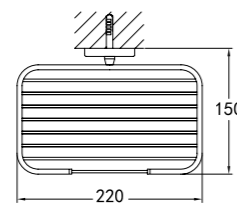

Toilet brush & holder
.chrome

Basic Series

BF-EXS12056A

Brass soap rack
.chrome

BF-EXS12056B

Brass double shelf
.chrome

BF-EXS12053

Brass towel holder
.chrome