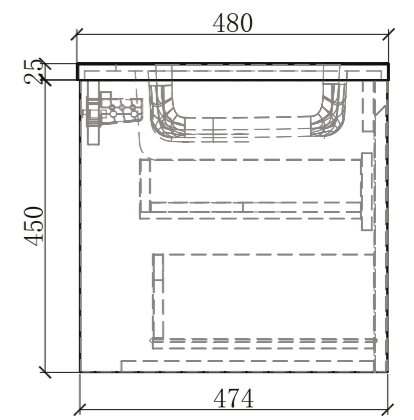

Soft Series