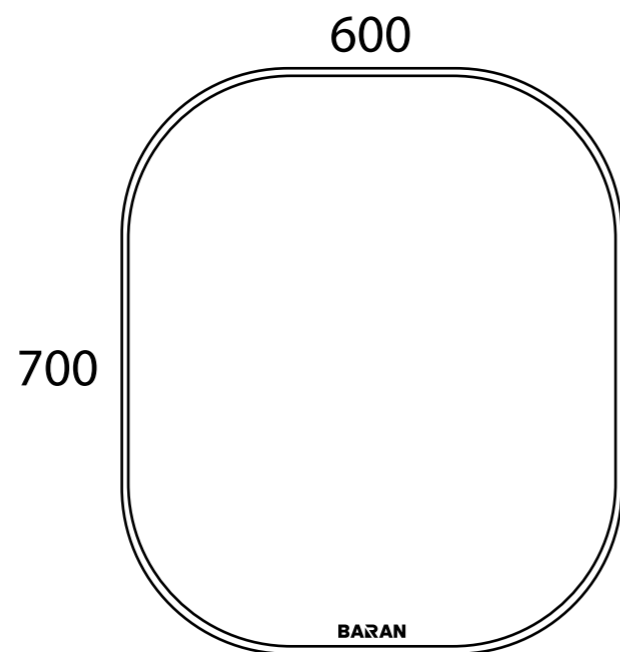

BE-AL01-7060-B

Babel Series

Mirror Sizes
700X800MM

LED Colour
4000K

RATED VOLTAGE
220- 240V ~ 50/60Hz

MATERIALS
Mirror: 4 mm glass

AMBIENT
LIGHT

INTEGRATED