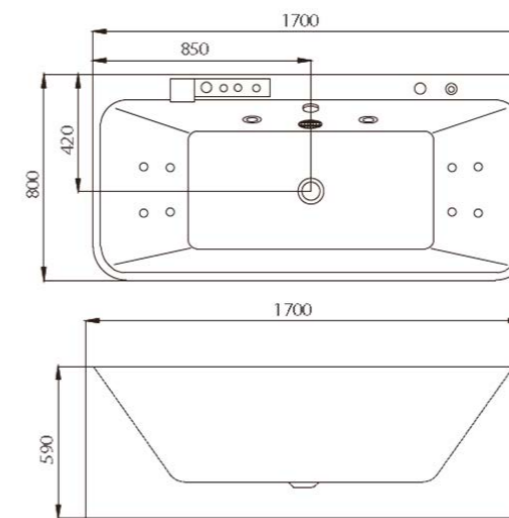

Message Bathtub Series

BK-CH06

1. **Size: 1700x800x600mm**
2. . 3-way skirt panels
   - . Air pressure switch and waterflow regulation
   - . 1 HP water pump
   - . 2 big water jets and 8 small water jets
   - . Mixer, Faucet and hand shower
   - . Manual waterflow