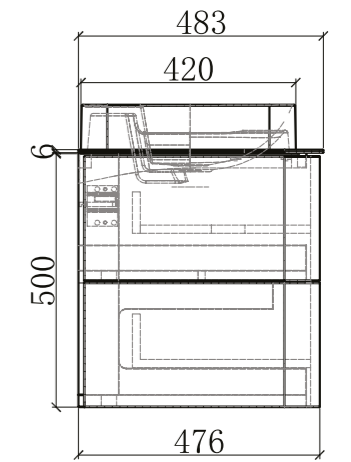

Basic Series