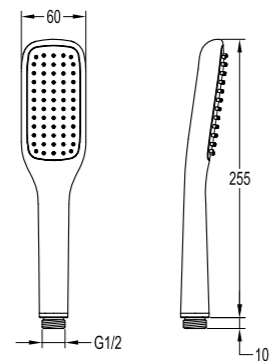

Handshower

- 1-function hand shower
- easy clean shower spray
- chrome

BF-DD20

Handshower

- 1-function hand shower
- chrome

BF-DD21

Handshower

- 1-function handshower
- easy clean shower spray
- chrome