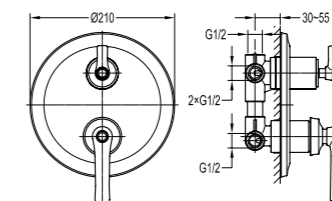

BF-XHD160A-ORB

Single lever concealed 5-way bath/shower mixer
. volume control and diverter for 3 outlets
. 2 inlets / 3 outlets, 1/2"
. oil rubbed bronze