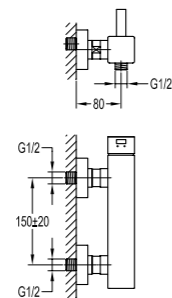

BF-XT120

Single lever shower mixer
. for shower hose with a 1/2' connection
. chrome