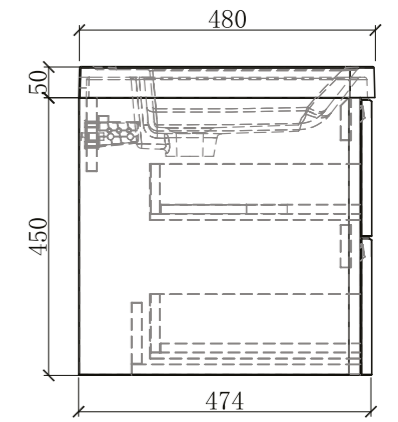

Glad Series