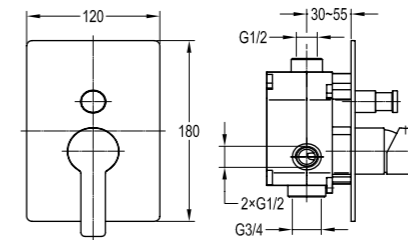

BF-XHD170

Single lever concealed 4-way bath/shower mixer with diverter
. 2 inlets 1/2", 1 outlet 1/2", 1 outlet 3/4"
. chrome