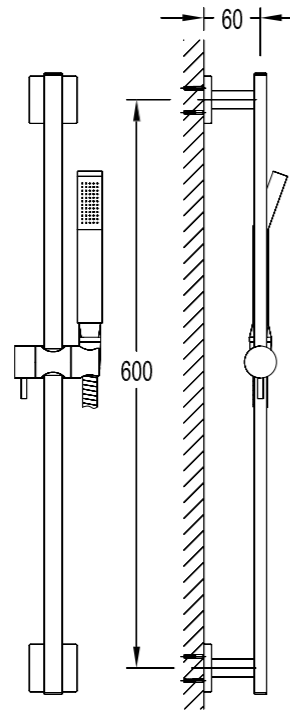

BF-DSL03-01

Shower bar

- .1-function handshower
- . height adjustable handshower holder
- . 150cm brass shower hose, 1/2"
- . chrome