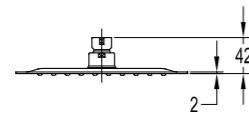

BF-KD17

8" Stainless steel rainshower

- . 1/2" connection
- . easy clean shower spray
- . chrome