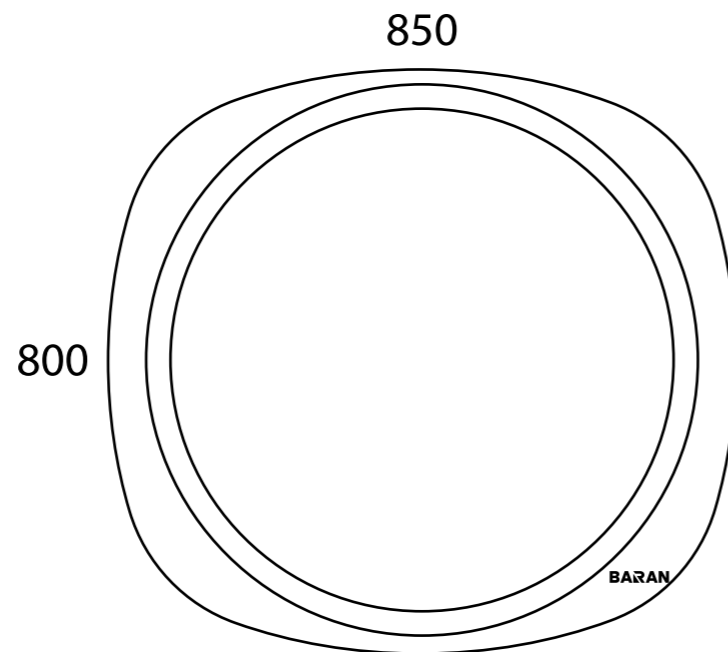

BE-AL10-8580