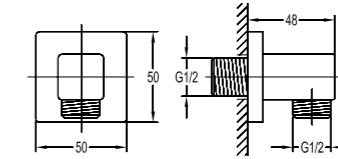

BF-RSD03

Shower outlet elbow with hand shower holder
 . for shower hose with a 1/2" connection
 . chrome

BF-SD03

Shower outlet elbow
 . for shower hose with a 1/2" connection
 . chrome

GLAD

Series

The Glad series vividly expresses an enchanting sense of modern purity and simplicity with the gliding surface and square shape.