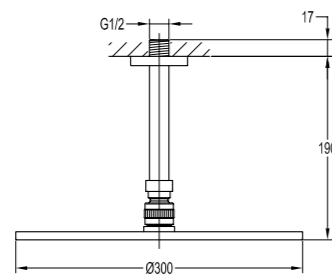

BF-KBS04-16 (120mm) BF-KBS04A-16 (240mm) BF-KBS04B-16 (360mm)

Shower arm and rainshower ceiling-mounted

- . 1/2" connection
- . brass shower head, ø30cm
- . Air-Mix shower technology
- . water-saving features
- . easy clean shower spray
- . overhead shower angle adjustable
- . chrome