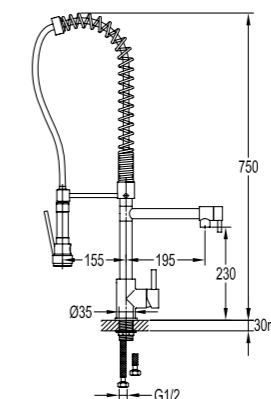

BF-XS150B

Single lever kitchen mixer with swivel spout and pullout sprayhead

- . swivel spout 360°
- . aerated and spray function
- . 60cm flexible feeding hose, 1/2"
- . chrome