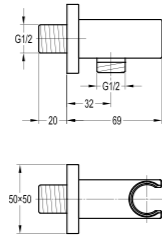

BF-RSD03

Shower outlet elbow with handshower holder

- . for shower hose with a 1/2" connection
- . chrome