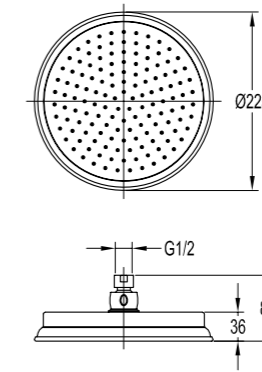

- . without diverter
- . designed to run 1 outlet with volume control
- . 2 inlets / 1 outlets, 1/2"
- . oil rubbed bronze

BF-KD21-ORB

Brass rainshower

- . 1/2" connection
- . brass shower head, ø22,5cm
- . easy clean shower spray
- . oil rubbed bronze