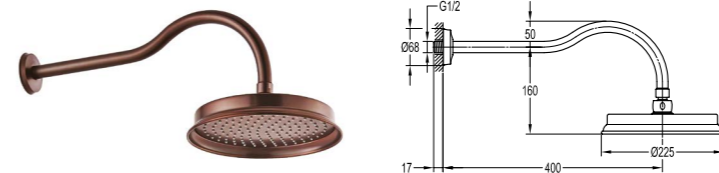

BF-KBD15-21-ORB

Shower arm and rainshower wall-mounted

- . 1/2" connection
- . brass shower head, ϕ 22.5cm
- . easy clean shower spray
- . overhead shower angle adjustable
- . oil rubbed bronze