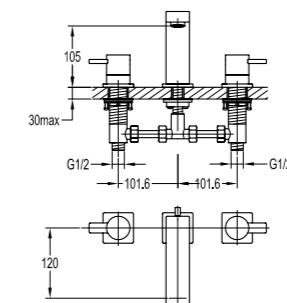

BF-XM120

Single lever basin mixer
 . 40cm flexible hoses, 1/2"
 . chrome

BF-XM120A

Single lever basin mixer
 . 40cm flexible hoses, 1/2"
 . chrome

BF-XM120C

Single lever bath mixer deck mounted
 . chrome

BF-XM120B