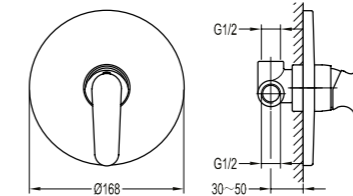

BF-XTD50

Single lever concealed 3-way bath/shower mixer

- . designed to run 1 outlet with volume control
- . 2 inlets / 1 outlets, 1/2"
- . chrome