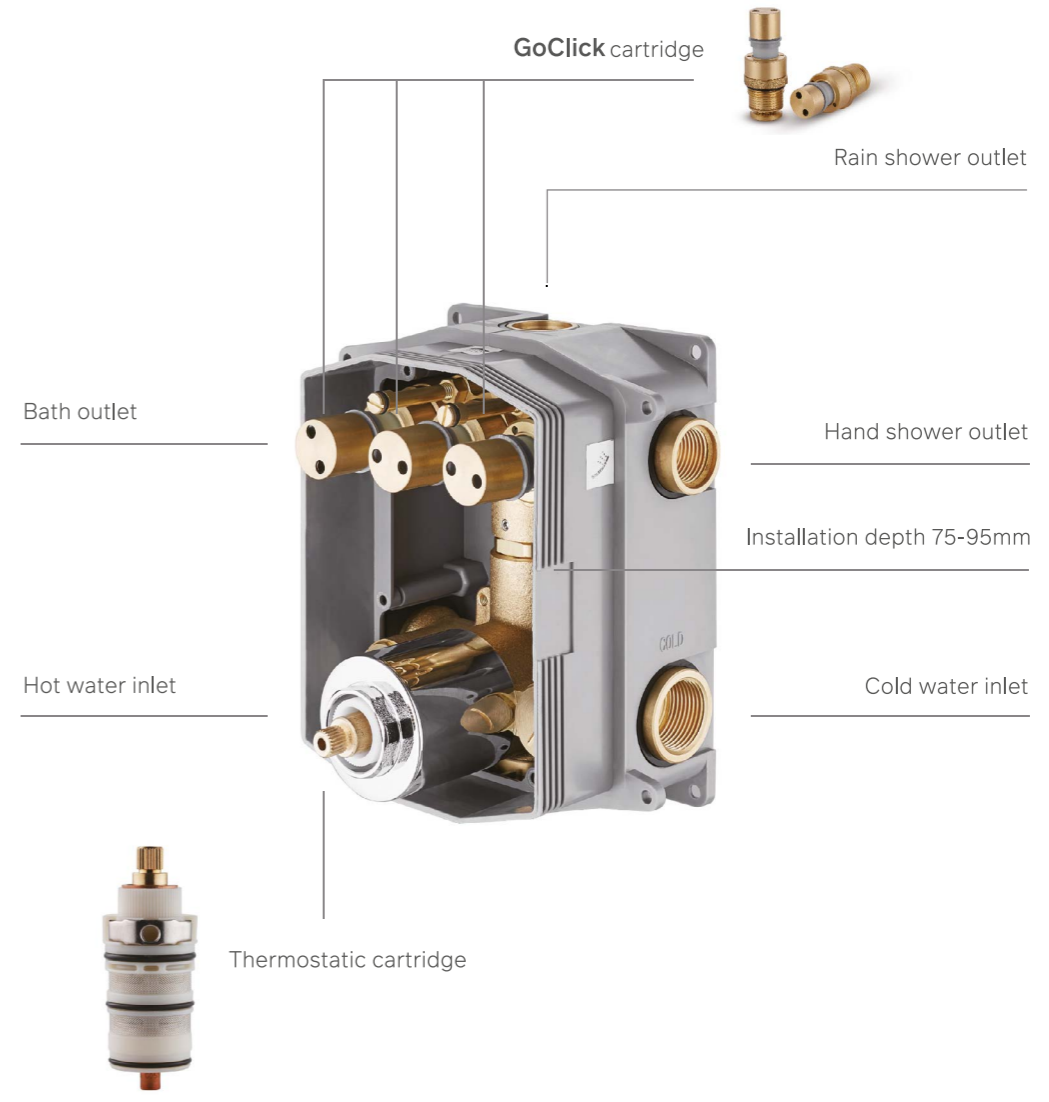

GoClick

The ultimate shower experience

Select your desired outlet with the click of a button, instant flow with the click of a button.