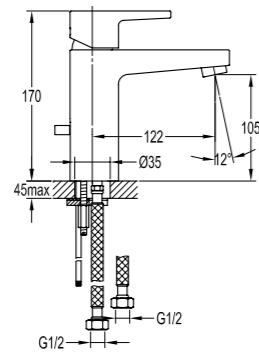

BF-XM110

Single lever basin mixer
. 40cm flexible hoses, 1/2"
. chrome