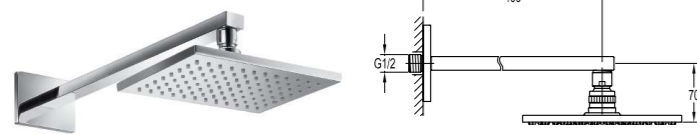

BF-KBD01-03

Shower arm and rain shower wall-mounted

- . 1/2" connection
- . brass shower head, 19,8x14,5cm
- . easy clean shower spray
- . overhead shower angle adjustable
- . chrome