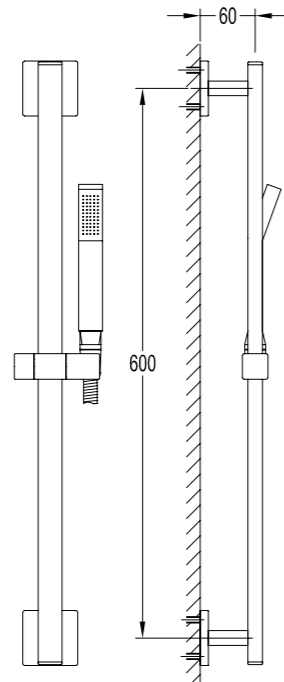

BF-DSL02-01

Shower bar

- . 1-function handshower
- . height adjustable handshower holder
- . 150cm brass shower hose, 1/2"
- . chrome