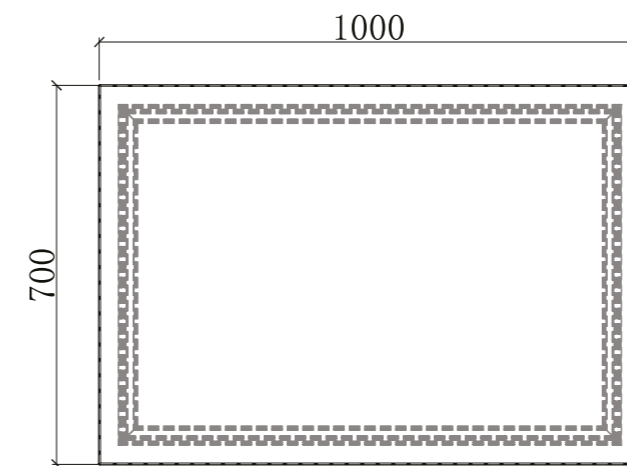

Mari Series