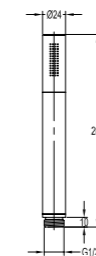

BF-DD02

Brass handshower
. 1-function handshower
. chrome