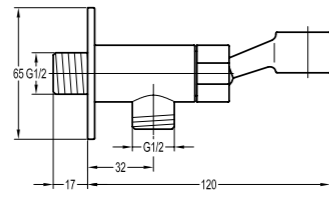

Soft Series

BF-RSD07

Shower set
. universal coupling
. chrome