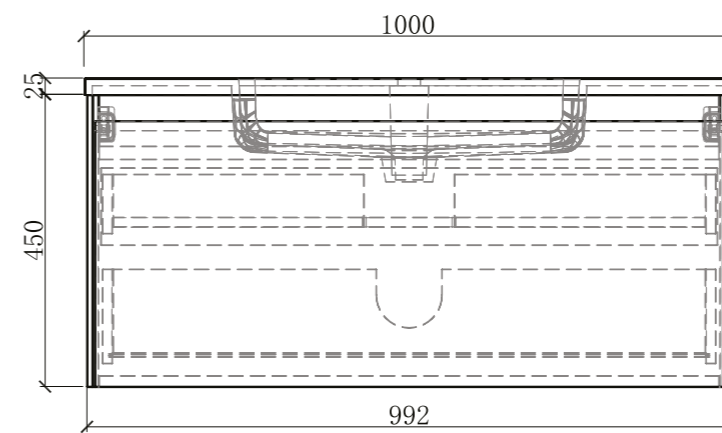

Soft Series