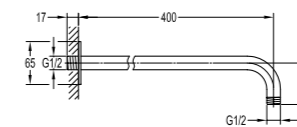

BF-BDD12

Shower arm wall-mounted
. 1/2" connection
. chrome