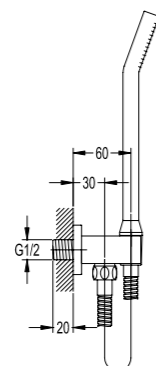

Handshowers

BF-DSR05A-21

Shower set

- . 1-function hand shower
- . easy clean shower spray
- . 150cm brass shower hose, 1/2"
- . chrome

BF-RSD06-16-ORB

Shower set

- . 1-function hand shower
- . easy clean shower spray
- . universal rotating brass shower holder
- . 150cm PVC shower hose, 1/2"
- . oil rubbed bronze

BF-DSRS03-14

Shower set

- . 1-function hand shower
- . easy clean shower spray
- . 150cm brass shower hose, 1/2"
- . chrome

BF-DSRS03-01

Shower set

- . 1-function hand shower
- . 150cm brass shower hose, 1/2"
- . chrome

Handshowers

BF-DSRS01-19

Shower set

- . 1-function hand shower
- . easy clean shower spray
- . 150cm brass shower hose, 1/2"
- . chrome

BF-DSRS04-18

Shower set

- . 3-function hand shower
- . chrome

BF-DSRS04-20

Shower set

- . 1-function hand shower
- . chrome