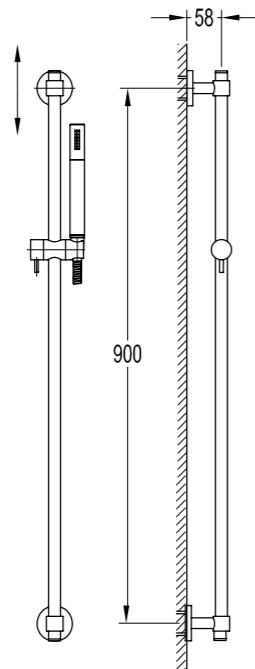

BF-MXD08

Spout wall-mounted

- . 1/2 connection
- . chrome

BF-RSD04

Shower outlet elbow with handshower holder
 . for shower hose with a 1/2" connection
 . chrome

BF-DSL08-02

Shower bar
 . 1-function handshower
 . high adjustable hand shower holder
 . distance between mounting sets adjustable
 . 150cm brass shower hose, 1/2"
 . chrome