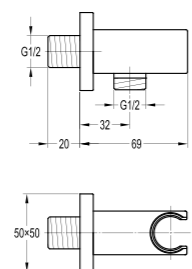

BF-RSD03

Shower outlet elbow with hand shower holder
. for shower hose with a 1/2" connection
. chrome