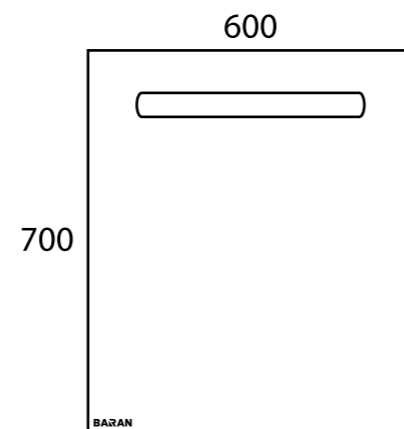

BE-AL05-7060