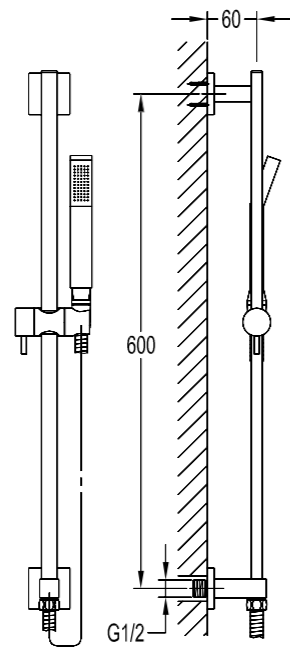

Slide Rail Sets

BF-DSL03A-01

- .1-function handshower
- . height adjustable handshower holder
- . 150cm brass shower hose, 1/2"
- . chrome