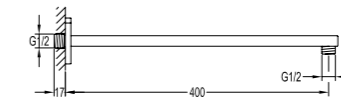

BF-BDD03

Shower arm wall-mounted

- . 1/2 connection
- . chrome