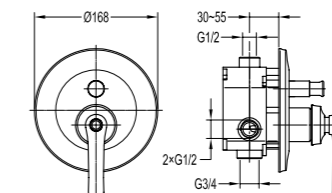

BF-XHD160-ORB

Single lever concealed 4-way bath/shower mixer with diverter
. volume control and diverter for 2 outlets
. 2 inlets / 2 outlets, 1/2"
. pressure: 0.05-1.0MPa
. oil rubbed bronze