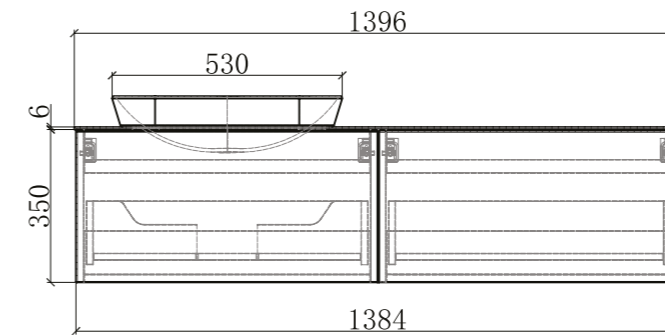

Babel Series

Street art Series