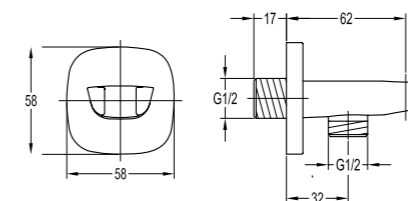

- . 1/2" connection
- . spout length: 20cm
- . wall-mounted
- . chrome

BF-RD05A

Brass handshower holder

- . chrome

BF-RSD05

Shower outlet elbow with hand shower holder

- . for shower hose with a 1/2" connection
- . chrome