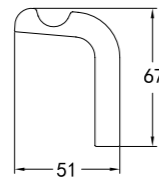

Brass single shelf
.chrome

Lamina Series

BF-EXS11057

Brass tumbler holder with glass
. chrome

BF-EXS11056B

Brass soap rack
. chrome

BF-EXS11059

Brass robe hook
. chrome