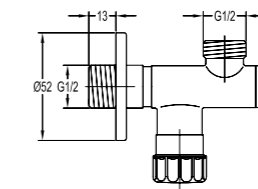

**BF-BQ05 (1/2)
BF-BQ05A (3/8)**

Triangle valve with filter
.chrome