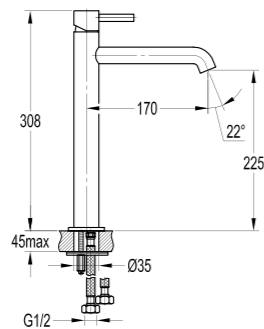

BF-XM150A

Single lever monobloc basin mixer
. 40cm flexible hoses, 1/2"
. chrome