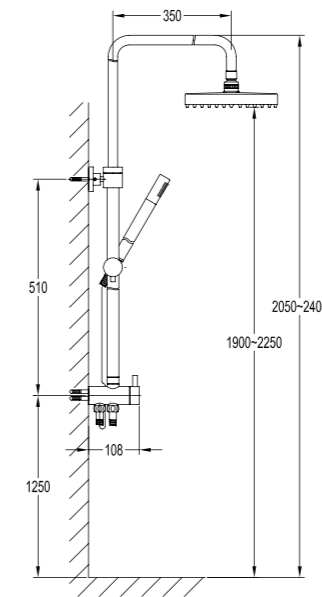

Slide Rail Sets

BF-DSL02B-02

Shower set with exposed connecting system

- . brass shower head, ø19.5cm
- . 1-function handshower
- . easy clean shower spray
- . height adjustable hand shower holder
- . 150cm brass shower hose, 1/2"
- . overhead shower angle adjustable
- . shower pipe height adjustable
- . chrome

BF-DSL03B-01

Shower set with exposed connection system

- . brass shower head, 19.8x14.5cm
- . 1-function handshower
- . easy clean shower spray
- . 150cm brass shower hose, 1/2"
- . overhead shower angle adjustable
- . shower pipe height adjustable
- . chrome