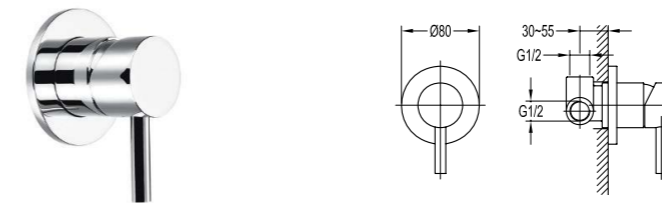

BF-XTD150

Single lever concealed 3-way bath/shower mixer

- . volume control
- . 2 inlets / 1 outlets, 1/2"
- . chrome