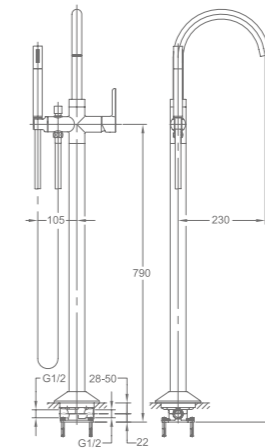

BF-XMD20-PB

Single lever concealed basin mixer

- . brass handle with porcelain decoration
- . one-piece forged brass rough-in
- . matt black

BF-XH20-PB

Single lever bath/shower mixer

- . brass handle with porcelain decoration
- . for shower hose with a 1/2" connection
- . swivel bath spout 180°
- . matt black

BF-XT20-PB

Single lever shower mixer

- . brass handle with porcelain decoration
- . for shower hose with a 1/2" connection
- . matt black

BF-XBD20-PB

Single lever bath/shower mixer floor-mounted

- . brass handle with porcelain decoration
- . 1-function brass handshower
- . 150cm PVC shower hose, 1/2"
- . 360° adjustable pedestal
- . matt black

BF-XDSL03-PB

Single lever bath/shower mixer with 3 GoClick® on/off buttons

- . brass handle with porcelain decoration
- . designed to run 3 outlets
- . Air-Mix shower technology
- . brass shower head, Ø25.4cm
- . 2-function brass handshower
- . height adjustable handshower holder
- . 150cm PVC shower hose, 1/2"
- . matt black