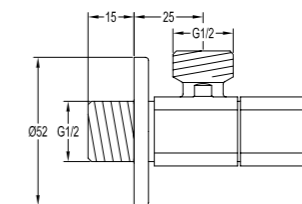

**BF-BQ03 (1/2)
BF-BQ03A (3/8)**

Triangle valve
.chrome