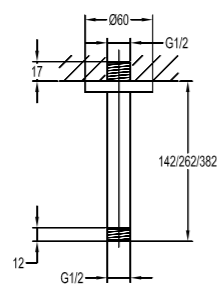

BF-BDS04 (120mm) BF-BDS04A (240mm) BF-BDS04B (360mm)

Shower arm ceiling-mounted
. 1/2" connection
. chrome