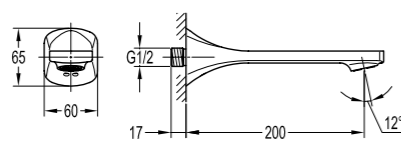

BF-MXD13

Spout wall-mounted
. 1/2" connection
. chrome