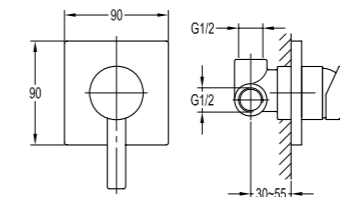

BF-XTD120

Single lever concealed 3-way bath/shower mixer
. designed to run 1 outlet with volume control
. 2 inlets / 1 outlets, 1/2" connection
. chrome