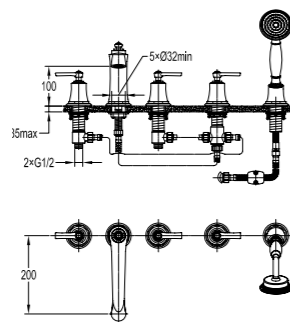

BF-XM160-ORB

Single lever basin mixer
 . 40cm flexible hoses, 1/2"
 . oil rubbed bronze

BF-XM160A-ORB

Single lever basin mixer
 . 40cm flexible hoses, 1/2"
 . oil rubbed bronze

BF-XMD160-ORB

Single lever concealed basin mixer
 . solid brass construction
 . oil rubbed bronze