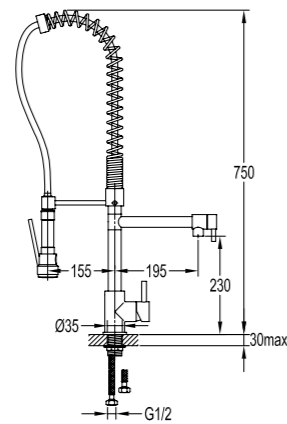

BF-XS150B

Single lever kitchen mixer with pull-down sprayhead

- . swivel spout 360°
- . aerated and spray function
- . 50cm flexible feeding hose, 1/2"
- . chrome