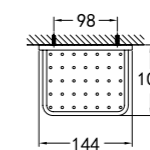

BF-EXS10056A

Brass soap dish
. chrome