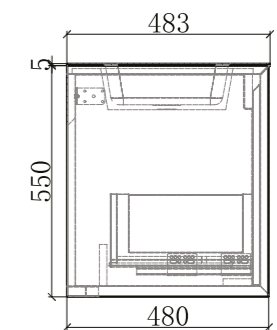

Horizon Series