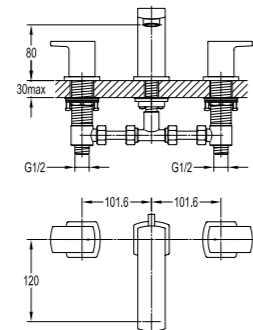

BF-XM110B

Two-handle 8" basin mixer
. chrome