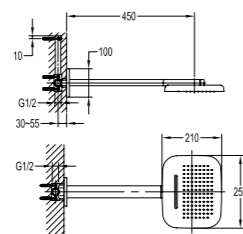

BF-KBD51

Dual function rainshower with waterfall shower
. Air-Mix shower technology
. water-saving features
. waterfall features
. shower head size: 25.5x21cm
. easy clean shower spray
. pressure: 0.1~1.0MPa
. chrome