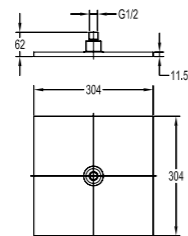

BF-KD02

12" Brass rainshower

- . 1/2" connection
- . easy clean shower spray
- . chrome