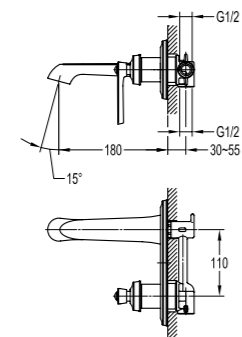

BF-XMD160-ORB

Single lever concealed basin mixer
. solid brass construction
. oil rubbed bronze