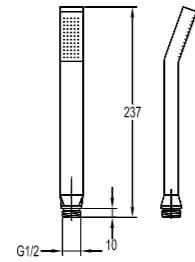

Handshowers

BF-DD01

Brass handshower
. 1-function hand shower
. chrome