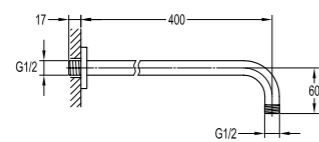

BF-BDD02

Shower arm wall-mounted

- . 1/2" connection
- . chrome