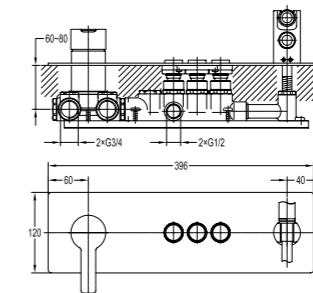

BF-XHD171A-3

Single lever concealed mixer with GoClick-3 buttons
. 2 inlets 3/4", 3 outlets 1/2"
. 1-function brass hand shower
. chrome