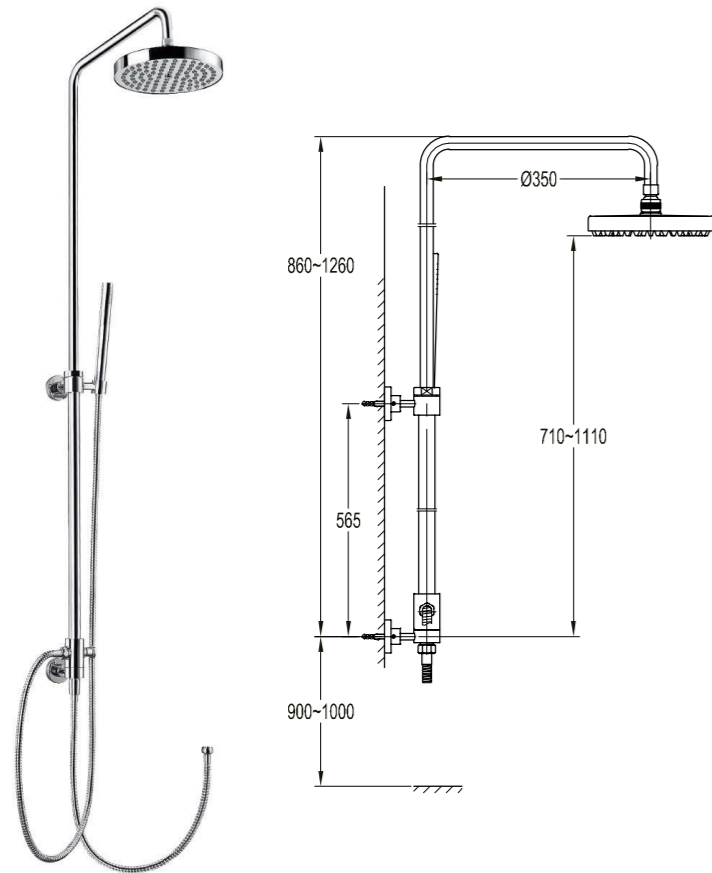

Shower set

- . 1-function brass hand shower
- . 150cm PVC shower hose, 1/2"
- . universal rotating brass shower holder
- . oil rubbed bronze

BF-BDD10-ORB

Shower arm wall-mounted

- . 1/2" connection
- . oil rubbed bronze

BF-XM150A

Single lever monobloc basin mixer
 . 40cm flexible hoses, 1/2"
 . chrome

BF-XMD150A

Two-handle basin mixer wall-mounted
 . integrated body
 . solid brass construction
 . chrome

BF-XMD150

Single lever concealed basin mixer
 . solid brass construction
 . chrome

BF-KBD52

Shower arm and rainshower wall-mounted
 . 1/2" connection
 . brass shower head, ø19cm
 . easy clean shower spray
 . overhead shower angle adjustable
 . chrome

BF-DD02

Brass handshower
 . 1-function handshower
 . chrome

BF-RSD01

Shower outlet elbow with handshower holder
 . for shower hose with a 1/2" connection
 . chrome

BF-MXD01

Spout wall-mounted
 . 1/2" connection
 . chrome

BF-DSL04B

Shower set with exposed connecting system