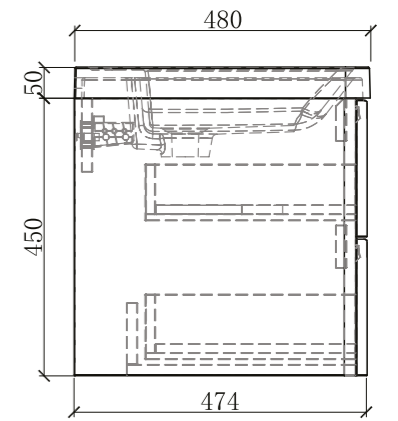

Glad Series