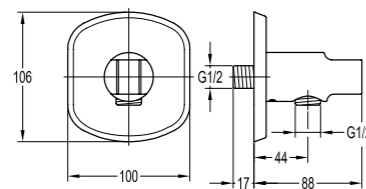

Handshowers

Handshowers

BF-RSD01

Shower outlet elbow with handshower holder
 . for shower hose with a 1/2" connection
 . chrome

BF-RSD03

Shower outlet elbow with handshower holder
 . for shower hose with a 1/2" connection
 . chrome