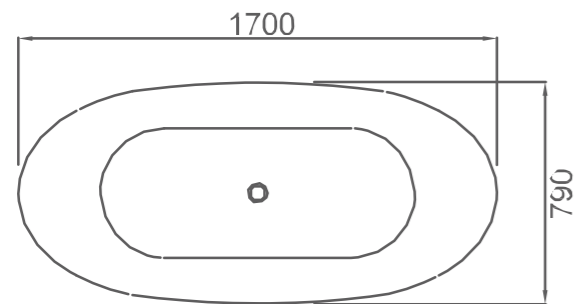

Bathtub Series

BK-B03

- Size: 1700x720x580mm**
- Freestanding acrylic bathtub
 - Color: white
 - With drainer
 - Stainless steel frame support

Bathtub Series

BK-B04

- Size: 1750x780x750mm**
- Freestanding acrylic bathtub
 - Color: white
 - With drainer
 - Stainless steel frame support