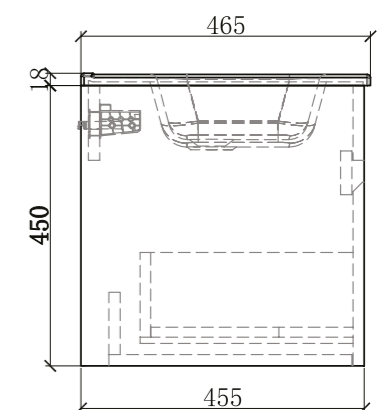

Maya Series