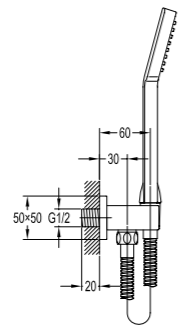

BF-DSRS03-14

Shower set

- . 1-function hand shower
- . easy clean shower spray
- . 150cm brass shower hose, 1/2"
- . chrome