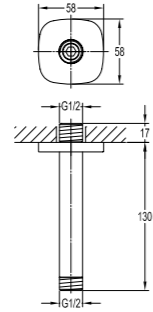

Rainshowers

BF-BDS01

Shower arm ceiling-mounted
. 1/2" connection
. chrome