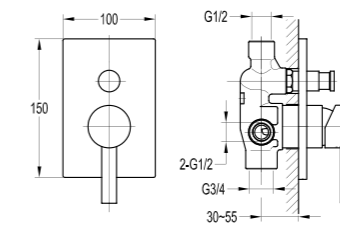

BF-XHD120

Single lever concealed 4-way bath/shower mixer
. volume control diverter for 2 outlets
. 2 inlets / 2 outlets, 1/2" connection
. chrome