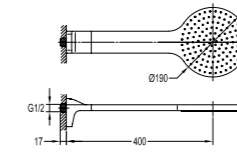

Shower set

- . 1-function brass hand shower
- . 150cm PVC shower hose, 1/2"
- . universal rotating brass shower holder
- . oil rubbed bronze

BF-BDD10-ORB

Shower arm wall-mounted

- . 1/2" connection
- . oil rubbed bronze

BF-XM150A

Single lever monobloc basin mixer
 . 40cm flexible hoses, 1/2"
 . chrome

BF-XMD150A

Two-handle basin mixer wall-mounted
 . integrated body
 . solid brass construction
 . chrome

BF-XMD150

Single lever concealed basin mixer
 . solid brass construction
 . chrome