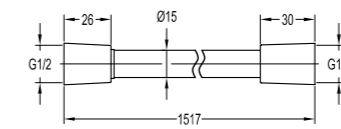

BF-SD06-ORB

Shower outlet elbow

. for shower hose with a 1/2" connection
. oil rubbed bronze

Handshowers

BF-SDK01

Brass shower hose

. 1/2" connection
. length: 150cm
. chrome

BF-SDP01