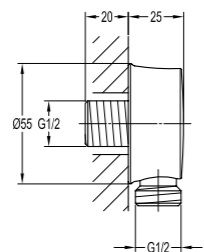

BF-SD06-ORB

Shower outlet elbow

. for shower hose with a 1/2" connection
. oil rubbed bronze

Handshowers

BF-SDK01

Brass shower hose

. 1/2" connection
. length: 150cm
. chrome

BF-SDP01