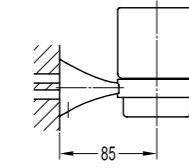

BF-EXS13051A

Brass double towel bar
.chrome

BF-EXS13050A

Brass towel shelf
.chrome

BF-EXS13059

Brass robe hook
.chrome

Horizon Series

BF-EXS13057