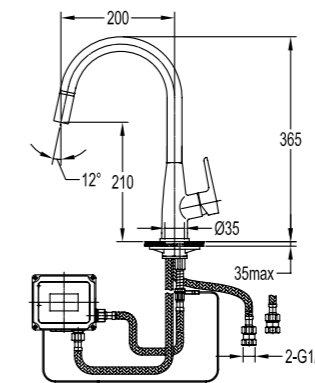

BF-XS03H

Smart touch kitchen mixer

- . swivel spout 360°
- . aerated spray
- . on/off touch control
- . power supply: DC 6V (4 AA batteries)
- . 60cm flexible feeding hose, 1/2"
- . chrome

**SMART TOUCH
SOLUTIONS
PERFECT KITCHEN
EXPERIENCE**