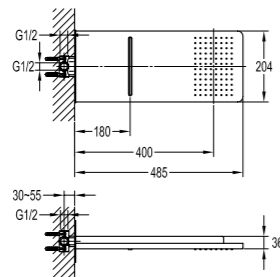

BF-KBD50

Brass two-way rainshower
. dual function rain/waterfall shower, 48.5x20.4x3.6cm
. waterfall features
. easy clean shower spray
. pressure: 0.2~0.5MPa
. chrome