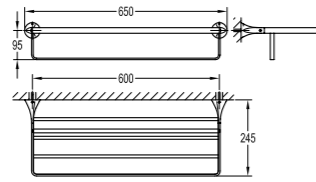

Horizon Series

BF-EXS13050

Brass towel shelf
.chrome