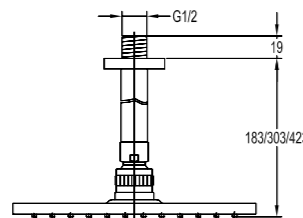

- . 1/2" connection
- . brass shower head, ϕ 22.5cm
- . easy clean shower spray
- . overhead shower angle adjustable
- . oil rubbed bronze

Rainshowers

BF-KBS53

Shower arm and rain shower ceiling-mounted

- . 1/2" connection
- . 2-function rain shower with rain stream shower
- . brass shower head, 31.2x21.8x1.8cm
- . chrome