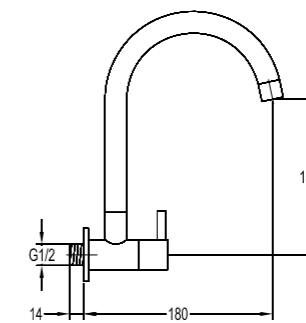

1/2" Bib tap with hose coupling
.chrome

BF-BB04

1/2" Bib tap with hose coupling
.chrome

Cold Water Taps

BF-XMT01

1/2" Sink pillar tap with swivel spout
.chrome

BF-XMT02

7/16" Drinking water tap
.chrome