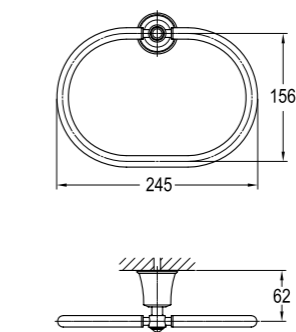

BF-EXS14053-ORB

Brass towel holder
. oil rubbed bronze