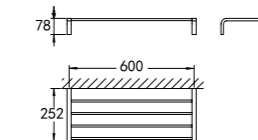

Brass towel shelf
.chrome

BF-EXS11051

Brass single towel bar
.chrome

BF-EXS11051A

Brass double towel bar
.chrome

BF-EXS11052

Glass shelf
.chrome

BF-EXS11050A