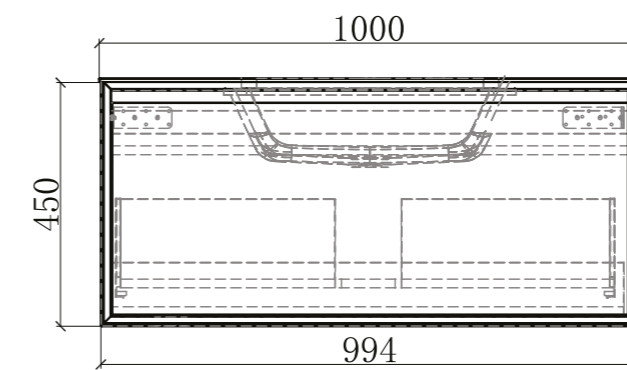

Mari Series