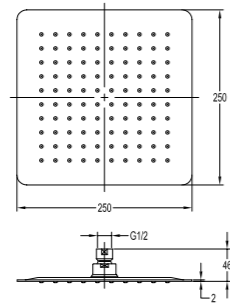

BF-KD19

10" Stainless steel rainshower
. 1/2" connection
. easy clean shower spray
. chrome