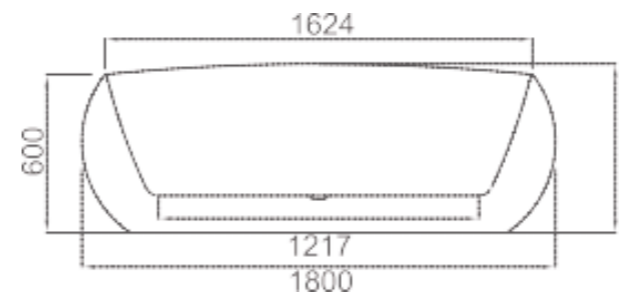

Bathtub Series

BK-B04

1. **Size: 1750x780x750mm**
2. Freestanding acrylic bathtub
   - Color: white
   - With drainer
   - Stainless steel frame support