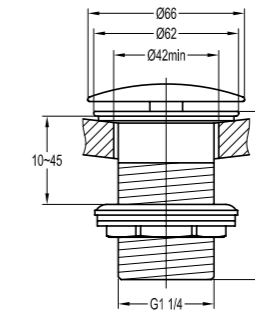

Basin Tub & Drainage

BF-SDK50

Brass pop-up waste

- . without overflow
- . chrome