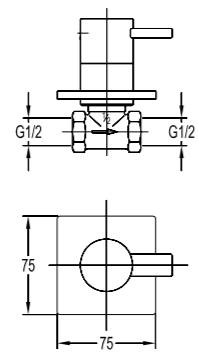

BF-BQD03

Stop valve
.chrome