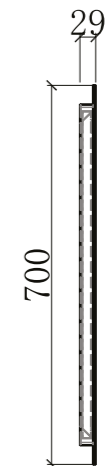

Mari Series