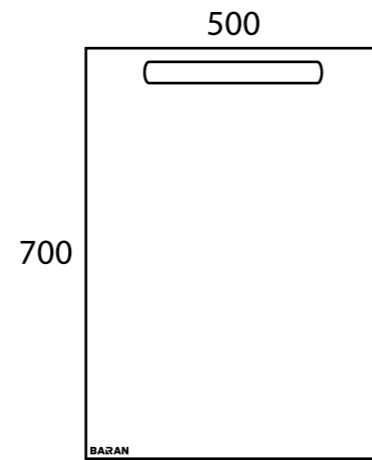

BE-AL05-7050