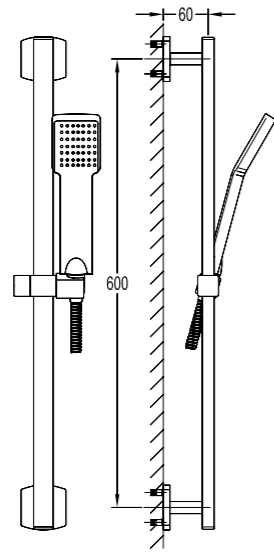

FITTINGS

Series

Innovative and inspiring design, develop your own bathroom style, from classic to modern.

Slide Rail Sets

BF-DSL01-14

Shower bar

- . 1-function handshower
- . height adjustable handshower holder
- . 150cm brass shower hose, 1/2"
- . chrome