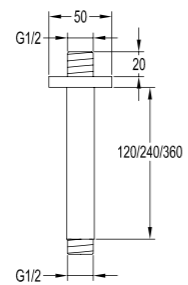

**BF-BDS03 (120mm)
BF-BDS03A (240mm)
BF-BDS03B (360mm)**

Shower arm ceiling-mounted
. 1/2" connection
. chrome