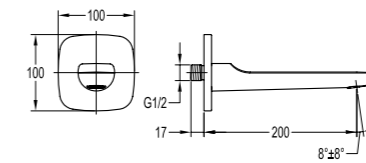

BF-MXD10

Brass bath spout

- . 1/2" connection
- . spout length: 20cm
- . wall-mounted
- . chrome