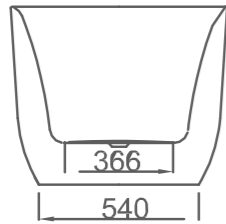

Bathtub Series

BK-B03

1. **Size: 1700x720x580mm**
2. Freestanding acrylic bathtub
   - Color: white
   - With drainer
   - Stainless steel frame support