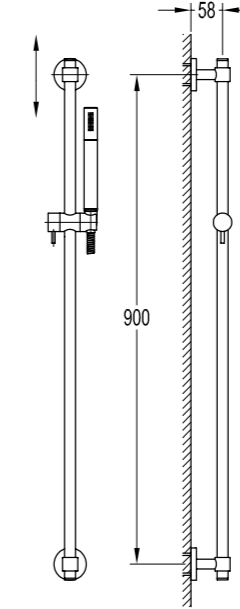

Slide Rail Sets

BF-DSL08-02

Shower bar

- .1-function handshower
- . height adjustable handshower holder
- . 150cm brass shower hose, 1/2"
- . chrome