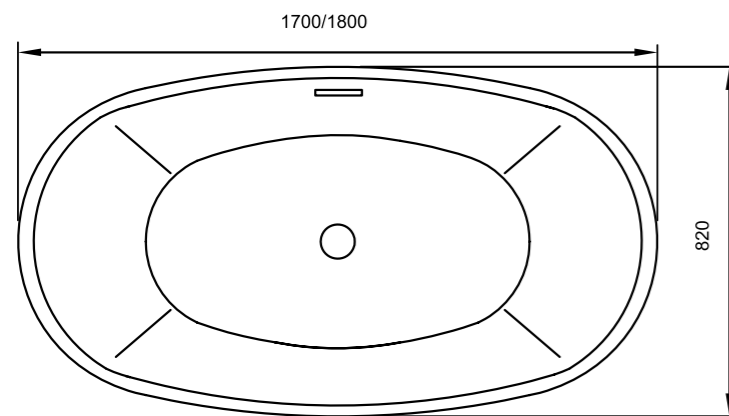

Bathtub Series

BK-B09

Size: 1600x820x580mm

Size: 1700x820x580mm

- . Freestanding acrylic bathtub
- . Color: white
- . With drainer
- . Stainless steel frame support