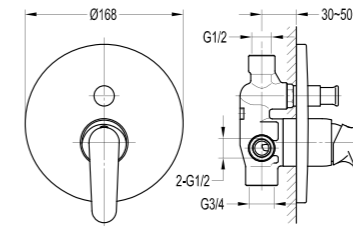

BF-XHD50

Single lever concealed 4-way bath/shower mixer with diverter

- . volume control and diverter for 2 outlets
- . 2 inlets / 2 outlets, 1/2"
- . pressure: 0,5 ~ 1,0MPa
- . chrome