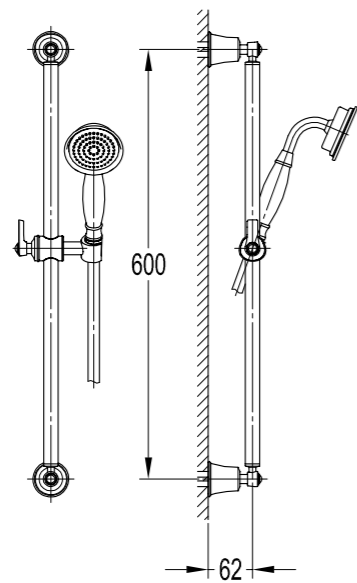

BF-RD06-ORB

Brass handshower holder

- . universal coupling
- . oil rubbed bronze

BF-SD06-ORB

Brass shower outlet elbow

- . for shower hose with a 1/2" connection
- . oil rubbed bronze

BF-MXD12-ORB

Spout wall-mounted

- . 1/2" connection
- . oil rubbed bronze

BF-DSL10-16-ORB

Shower bar

- . 1-function brass handshower
- . oil rubbed bronze