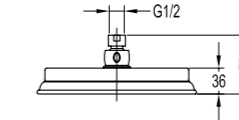

- . 1/2" connection
- . easy clean shower spray
- . chrome

Rainshowers

BF-KD20

8" Brass rainshower

- . 1/2" connection
- . easy clean shower spray
- . chrome

BF-KD21-ORB

Brass rainshower

- . 1/2" connection
- . brass shower head, Ø22.5cm
- . oil rubbed bronze