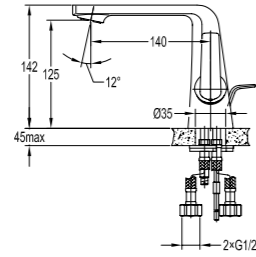

BF-XM180

Single lever basin mixer
. 40cm flexible hoses, 1/2"
. chrome