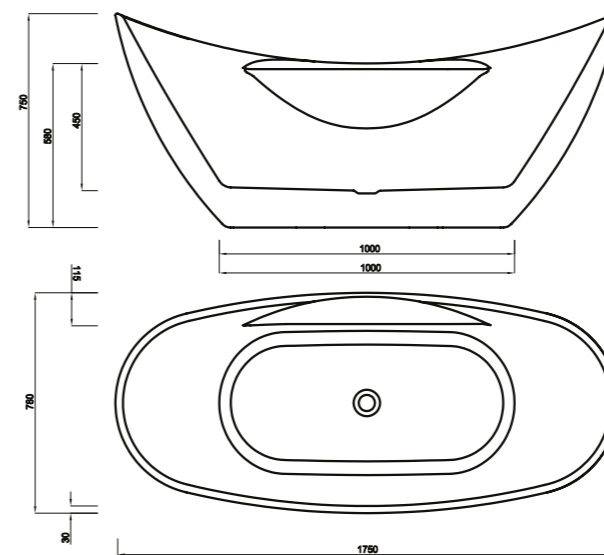

ANTICORROSIVE
PROTECTION

BATHTUB Series

Bathtub Series

BK-B01

- Size: 1700x800x580mm**
- Freestanding acrylic bathtub
 - Color: white
 - With drainer
 - Stainless steel frame support

Bathtub Series

BK-B02

- Size: 1750x780x750mm**
- Freestanding acrylic bathtub
 - Color: white
 - With drainer
 - Stainless steel frame support