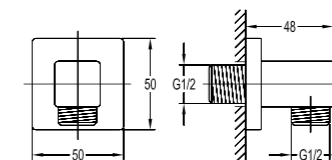

BF-SD03

Shower outlet elbow

- . for shower hose with a 1/2" connection
- . chrome