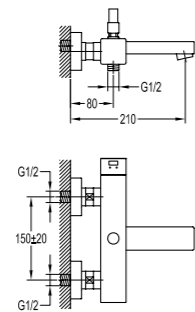

Two-handle 8" basin mixer
 . chrome

BF-XMD120

Single lever concealed basin mixer
 . solid brass construction
 . chrome

BF-XB120

Single lever bath/shower mixer deck-mounted
 . 1-function brass hanshower
 . brass shower hose, 180cm
 . chrome