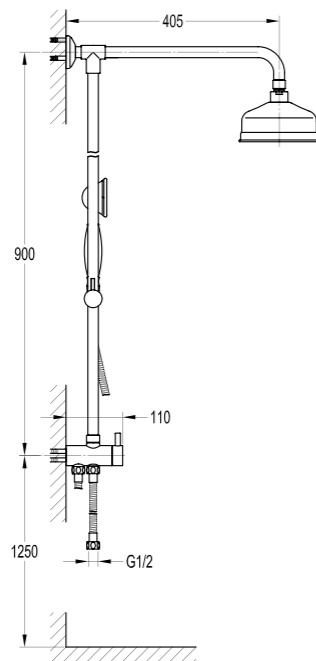

Slide Rail Sets

BF-DSL10-16-ORB

Shower bar

- . 1-function handshower
- . easy clean shower spray
- . height adjustable handshower holder
- . 150cm PVC shower hose, 1/2"
- . oil rubbed bronze

BF-DSL01B-17

Shower set with exposed connection system

- . brass shower head, ø15.5cm
- . 1-function hand shower
- . easy clean shower spray
- . 150cm brass shower hose, 1/2"
- . overhead shower angle adjustable
- . height adjustable hand shower holder
- . chrome

Slide Rail Sets

BF-DSL02B-02

Shower set with exposed connecting system

- . brass shower head, ø19.5cm
- . 1-function handshower
- . easy clean shower spray
- . height adjustable hand shower holder
- . 150cm brass shower hose, 1/2"
- . overhead shower angle adjustable
- . shower pipe height adjustable
- . chrome

BF-DSL03B-01

Shower set with exposed connection system

- . brass shower head, 19.8x14.5cm
- . 1-function handshower
- . easy clean shower spray
- . 150cm brass shower hose, 1/2"
- . overhead shower angle adjustable
- . shower pipe height adjustable
- . chrome