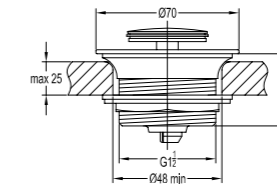

BF-SSH50A

Brass pop-up wast for bathtub

- . chrome