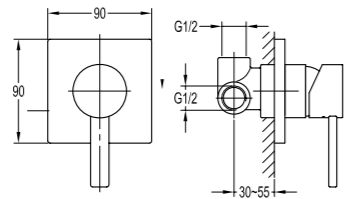

BF-XTD60

Single lever concealed 3-way bath/shower mixer

- . designed to run 1 outlet with volume control
- . 2 inlets / 1 outlets, 1/2" connection
- . chrome