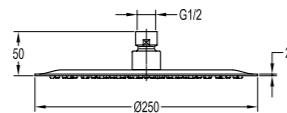

BF-KD18

10" Stainless steel rainshower

- . 1/2" connection
- . easy clean shower spray
- . chrome