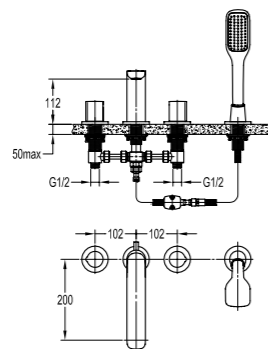

BF-XB10

4-hole bath/shower mixer deck-mounted

- . 1-function handshower
- . brass shower hose, 180cm
- . chrome