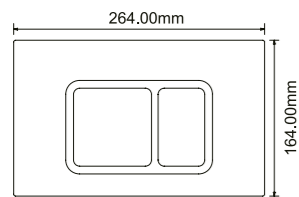

Optional color

Chrome plated
PVD Gun-Grey