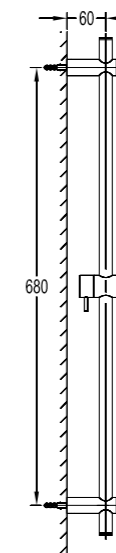

Slide Rail Sets

BF-DSL04-02

Shower bar

- .1-function handshower
- . height adjustable handshower holder
- . 150cm brass shower hose, 1/2"
- . chrome

BF-DSL03-01

Shower bar

- .1-function handshower
- . height adjustable handshower holder
- . 150cm brass shower hose, 1/2"
- . chrome