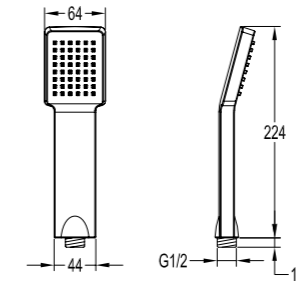

Handshowers

BF-DD14

Handshower

- 1-function hand shower
- easy clean shower spray
- chrome