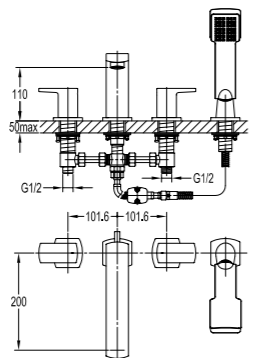

BF-XB110

4-hole bath/shower mixer deck-mounted
. 1-function handshower
. brass shower hose, 180cm
. chrome