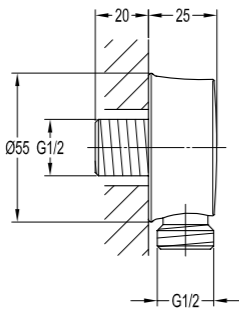

BF-SD06-ORB

Brass shower outlet elbow

- . for shower hose with a 1/2" connection
- . oil rubbed bronze