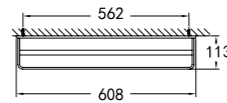

BF-EXS11054

Brass toilet roll holder
. chrome

BF-EXS11055

Toilet brush & holder
. chrome

Lamina Series

BF-EXS10050

Brass towel shelf
. chrome

BF-EXS10051A