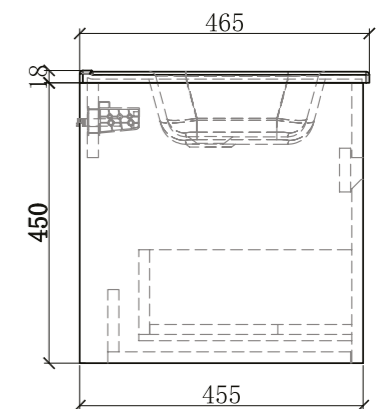

Maya Series