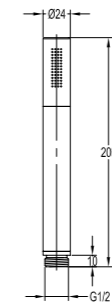

BF-DD02

Brass hand shower

- . 1-function handshower
- . chrome