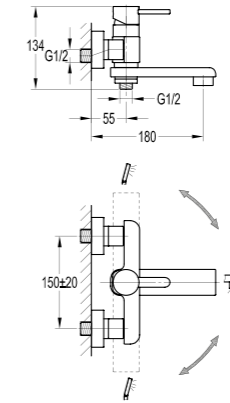

BF-XH60

Single lever bath/shower mixer

- . for shower hose with a 1/2" connection
- . designed to run 2 outlets, spout as diverter
- . swivel bath spout 180°
- . chrome