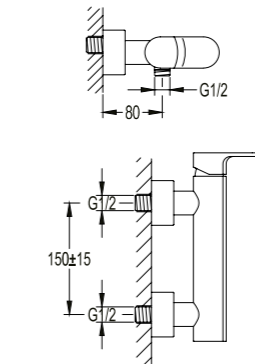

BF-XT70

Single lever shower mixer
. for shower hose with a 1/2" connection
. chrome