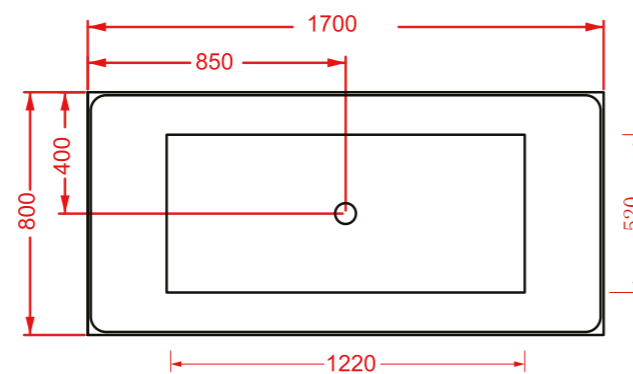

Bathtub Series

BK-B01

1. **Size: 1700x800x580mm**
2. Freestanding acrylic bathtub
   - Color: white
   - With drainer
   - Stainless steel frame support

Bathtub Series

BK-B02

1. **Size: 1750x780x750mm**
2. Freestanding acrylic bathtub
   - Color: white
   - With drainer
   - Stainless steel frame support