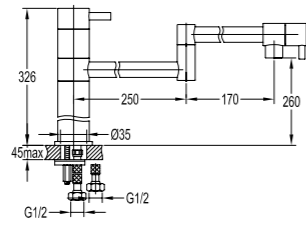

BF-XS150

Single lever kitchen mixer

- . swivel spout 360°
- . spout length: 25 ~ 45cm adjustable
- . single lever handle with shut-off valve
- . 60cm flexible feeding hose, 1/2"
- . chrome