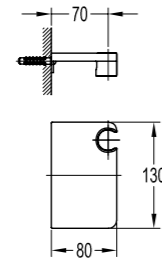

BF-RD50

Brass handshower holder

- . chrome