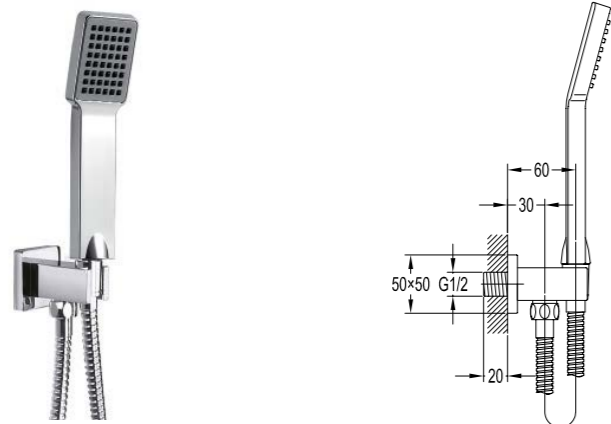

BF-KBD01-03

Shower arm and rain shower wall-mounted

- . 1/2" connection
- . brass shower head, 19,8x14,5cm
- . easy clean shower spray
- . overhead shower angle adjustable
- . chrome

BF-DSRS03-14

Shower set

- . 1-function handshower
- . easy clean shower spray
- . 150cm brass shower hose, 1/2"
- . chrome