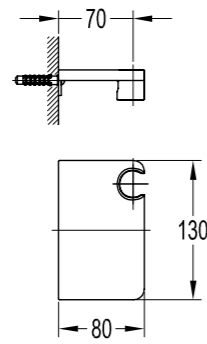

BF-RD50

Brass handshower holder
.chrome