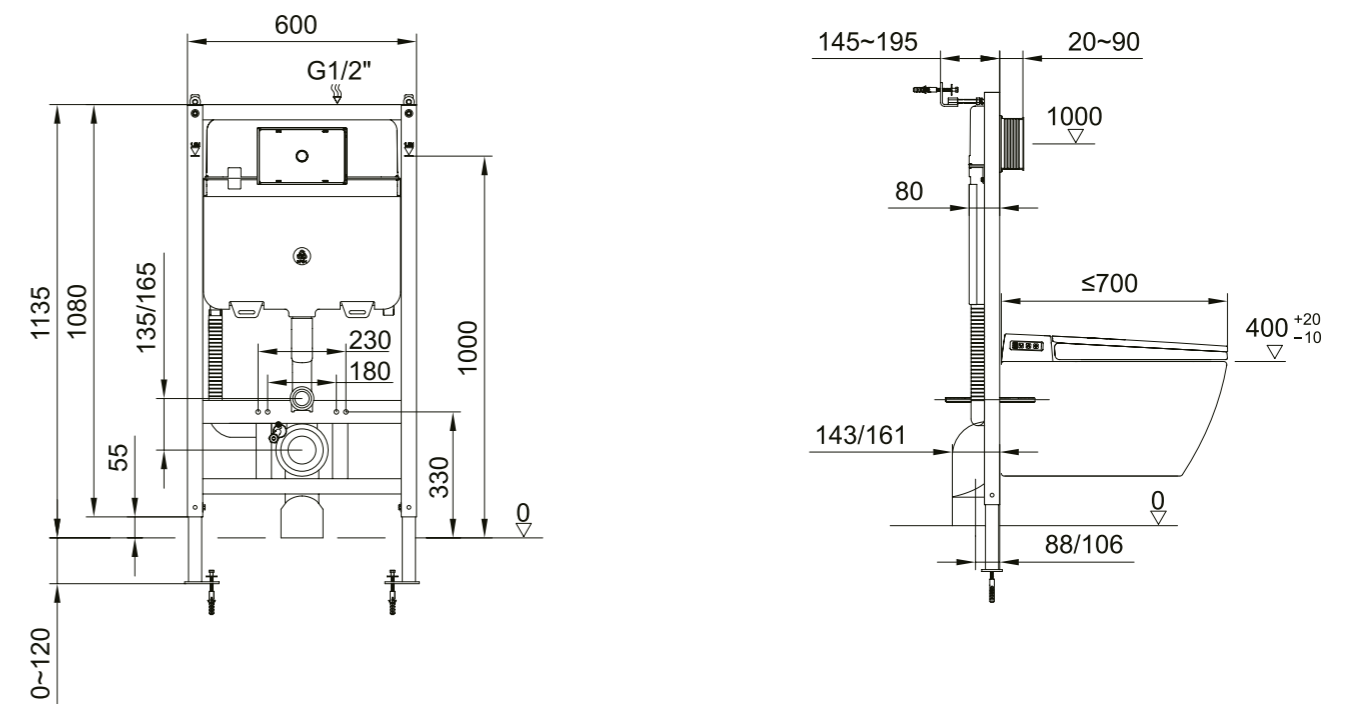

BB-SDX01-8