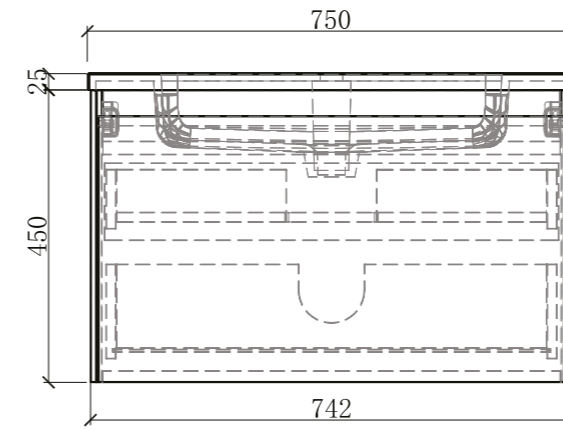

Soft Series