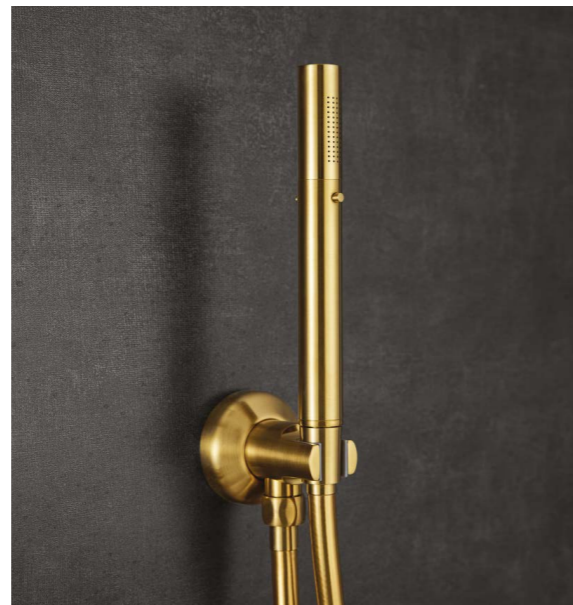

Brass single shelf
. matt black

BF-EXS17059-PB

Brass robe hook
. matt black

Moonlight-PB Series

BF-EXS17054-PB

Brass toilet roll holder
. matt black

BF-EXS17054A-PB

Brass toilet roll holder
. matt black

Moonlight Brushed Gold

Moonlight-BG Series

Moonlight-BG Series

The brushed gold Moonlight series is pure and simplistic. Its gold appearance is born with a charisma of delicacy, ideal to match with any basin, shower or bathtub in function and in beauty.

Moonlight-PB Series

The brushed gold thermostatic shower set of Moonlight series uses GoClick® technology to easily turn on or off faucet, adjust volume and reach proper water temperature immediately.

	<p>BF-XM20B-BG</p> <p>Single lever basin mixer</p> <ul style="list-style-type: none"> . brass handle with porcelain decoration . 40cm flexible hoses, 1/2" . brushed gold
	<p>BF-XM20MA-BG</p> <p>Single lever basin mixer</p> <ul style="list-style-type: none"> . brass handle with porcelain decoration . 40cm flexible hoses, 1/2" . brushed gold
	<p>BF-XM20B-BG</p> <p>Two-handle 8" basin mixer</p> <ul style="list-style-type: none"> . brass handle with porcelain decoration . brushed gold
	<p>BF-XMD20-BG</p> <p>Single lever concealed basin mixer</p> <ul style="list-style-type: none"> . brass handle with porcelain decoration . one-piece forged brass rough-in . brushed gold
	<p>BF-XH20-BG</p> <p>Single lever bath/shower mixer</p> <ul style="list-style-type: none"> . brass handle with porcelain decoration . for shower hose with a 1/2" connection . swivel bath spout 180° . brushed gold