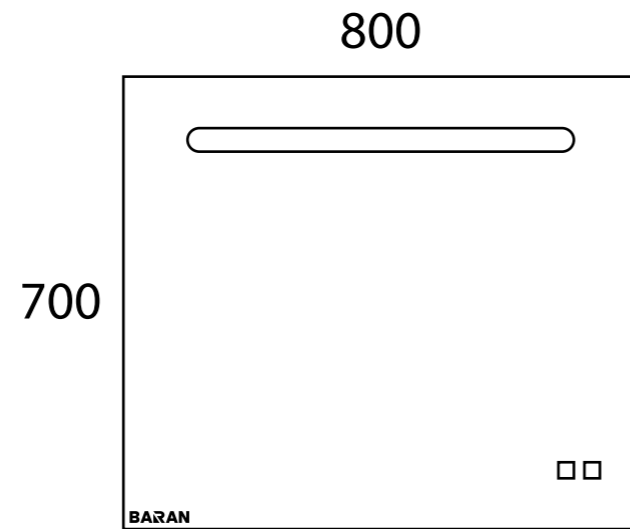

BE-AL02-8070