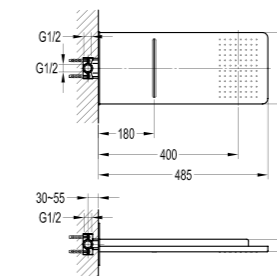

BF-KBD50

Dual function rainshower with waterfall shower
 . shower head size: 48,5x20,4x3,6cm
 . waterfall features
 . easy clean shower spray
 . chrome

 	<p>BF-KD02</p> <p>12" Brass rainshower</p> <ul style="list-style-type: none"> . 1/2" connection . easy clean shower spray . chrome
 	<p>BF-BDD01</p> <p>Shower arm wall-mounted</p> <ul style="list-style-type: none"> . 1/2" connection . chrome
 	<p>BF-MXD03</p> <p>Spout wall-mounted</p> <ul style="list-style-type: none"> . 1/2" connection . chrome
 	<p>BF-DD01</p> <p>Handshower</p> <ul style="list-style-type: none"> . 1-function handshower . chrome
 	<p>BF-RSD03</p> <p>Shower outlet elbow with handshower holder</p> <ul style="list-style-type: none"> . for shower hose with a 1/2" connection . chrome
 	<p>BF-SD03</p> <p>Shower outlet elbow</p> <ul style="list-style-type: none"> . for shower hose with a 1/2" connection . chrome