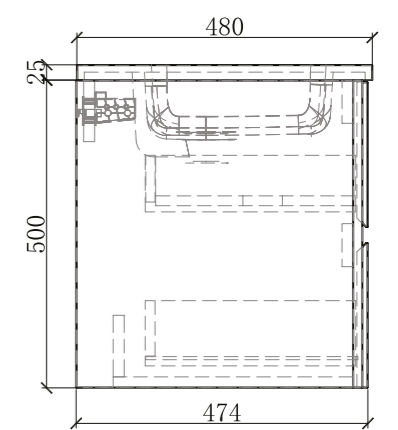

Prestige Series