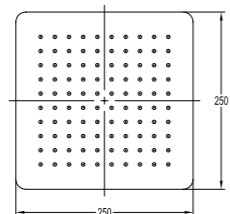

BF-KD17

8" Stainless steel rainshower

- . 1/2" connection
- . easy clean shower spray
- . chrome

BF-KD18

10" Stainless steel rainshower

- . 1/2" connection
- . easy clean shower spray
- . chrome

BF-KD19

10" Stainless steel rainshower