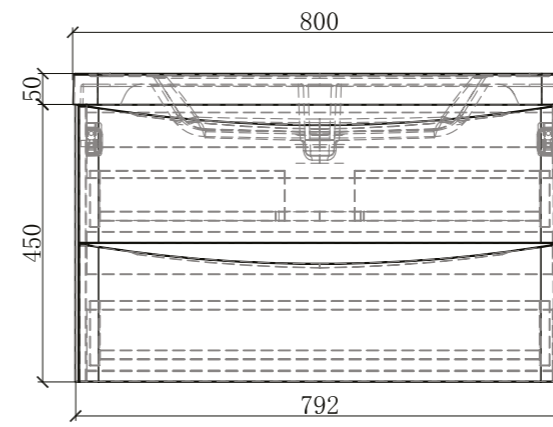

Glad Series