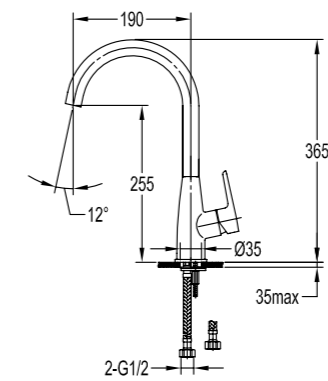

BF-XS03

Single lever kitchen mixer

- . swivel spout 120°
- . aerated spray
- . 60cm flexible feeding hose, 1/2"
- . chrome