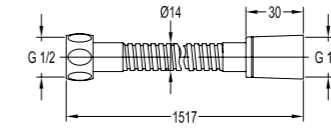

BF-SD06-ORB

Shower outlet elbow

. for shower hose with a 1/2" connection
. oil rubbed bronze

Handshowers

BF-SDK01

Brass shower hose

. 1/2" connection
. length: 150cm
. chrome

BF-SDP01