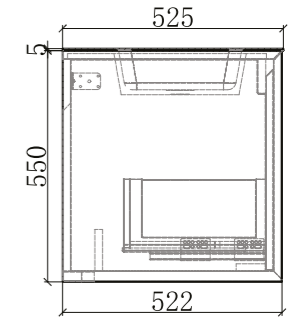

Horizon Series