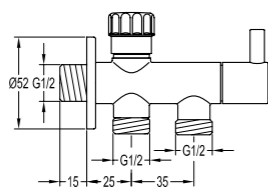

BF-BQ02-2

Two-way triangle valve
.chrome