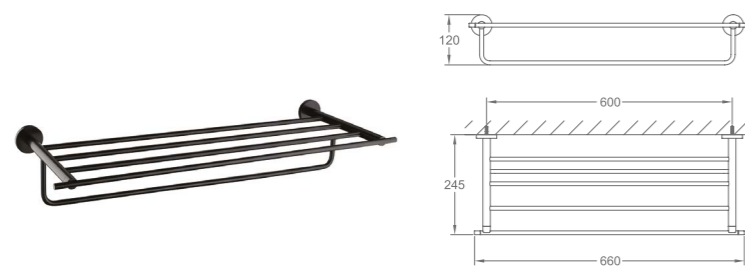

Moonlight-PB Series

BF-EXS17050-PB

Brass towel shelf
. matt black