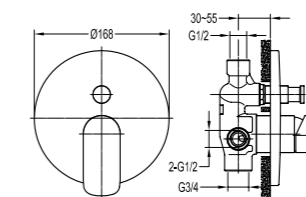

BF-XHD70A

Single lever concealed 4-way bath/shower mixer with diverter
. volume control and diverter for 2 outlets
. 2 inlets / 2 outlets, 1/2"
. pressure: 0.5-1.0MPa
. chrome