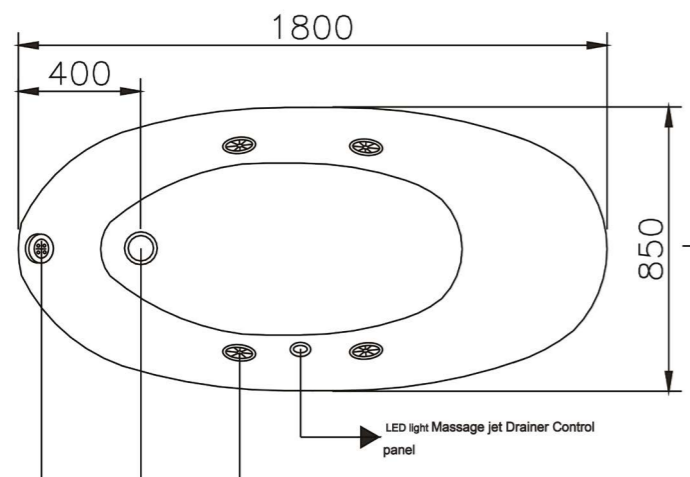

Message Bathtub Series

BK-CH05

1. **Size: 1800x850x730mm**
2. . Freestanding pipe-free massage bathtub
   - . Water massage, Water pump DC 24V
   - . Computer controller
   - . Drainer with overflow