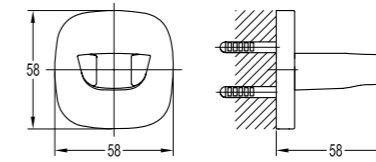

- . 1/2" connection
- . spout length: 20cm
- . wall-mounted
- . chrome

BF-RD05A

Brass handshower holder

- . chrome

BF-RSD05

Shower outlet elbow with hand shower holder

- . for shower hose with a 1/2" connection
- . chrome