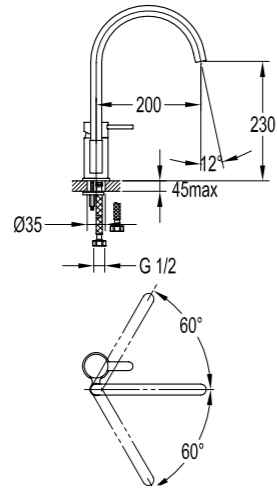

BF-XS130

Single lever kitchen mixer

- . swivel spout 120°
- . 40cm flexible feeding hose, 1/2"
- . chrome