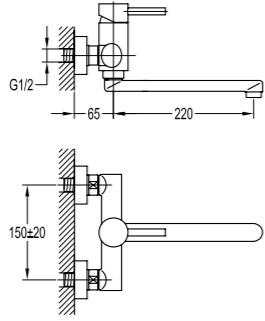

BF-XS150C

Single lever kitchen mixer

- . swivel spout 180°
- . chrome