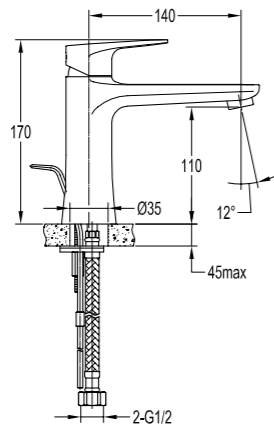

BF-XM100

Single lever basin mixer
. 40cm flexible hoses, 1/2"
. chrome