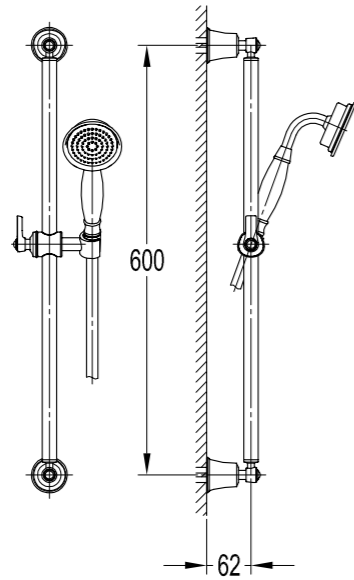

Slide Rail Sets

BF-DSL10-16-ORB

Shower bar

- . 1-function handshower
- . easy clean shower spray
- . height adjustable handshower holder
- . 150cm PVC shower hose, 1/2"
- . oil rubbed bronze

BF-DSL01B-17

Shower set with exposed connection system

- . brass shower head, ø15.5cm
- . 1-function hand shower
- . easy clean shower spray
- . 150cm brass shower hose, 1/2"
- . overhead shower angle adjustable
- . height adjustable hand shower holder
- . chrome