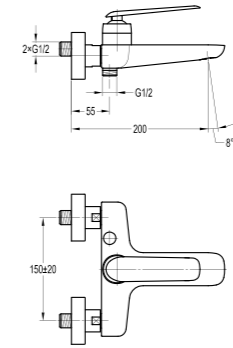

BF-XH10

Single lever bath/shower mixer

- . for shower hose with a 1/2" connection
- . chrome