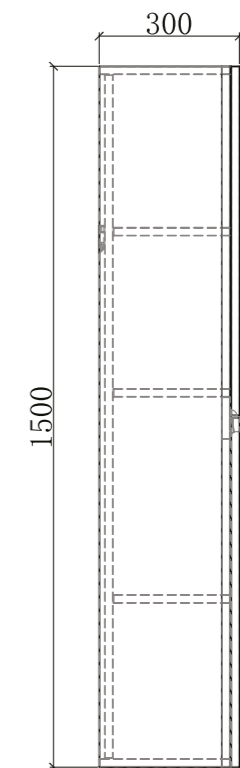

Glad Series