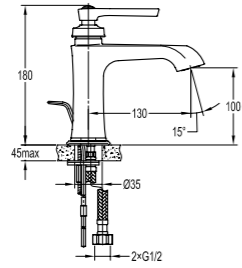

BF-XM160-ORB

Single lever basin mixer
 . 40cm flexible hoses, 1/2"
 . oil rubbed bronze

BF-XM160A-ORB

Single lever basin mixer
 . 40cm flexible hoses, 1/2"
 . oil rubbed bronze

BF-XMD160-ORB

Single lever concealed basin mixer
 . solid brass construction
 . oil rubbed bronze