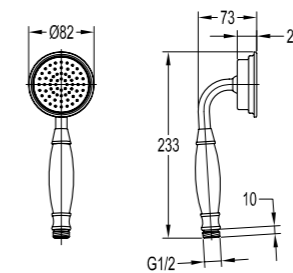

BF-DD16-ORB

Handshower

- 5-function hand shower
- easy clean shower spray
- oil rubbed bronze