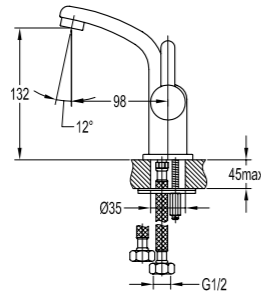

BF-XM60

Single lever basin mixer (mini version)

- . 40cm flexible hose, 1/2"
- . chrome