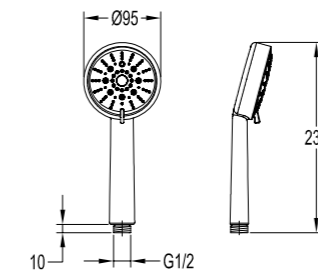

BF-DD15

Handshower

- 5-function hand shower
- easy clean shower spray
- chrome