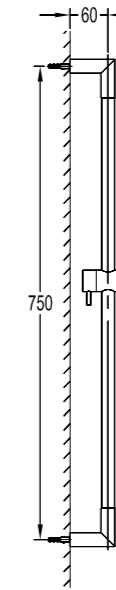

Slide Rail Sets

BF-DSL04-02

Shower bar

- .1-function handshower
- . height adjustable handshower holder
- . 150cm brass shower hose, 1/2"
- . chrome