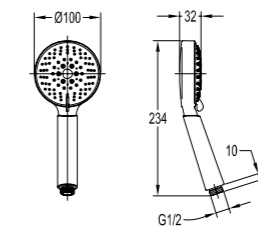

BF-DD07

Handshower
. 5-function hand shower
. easy clean shower spray
. chrome