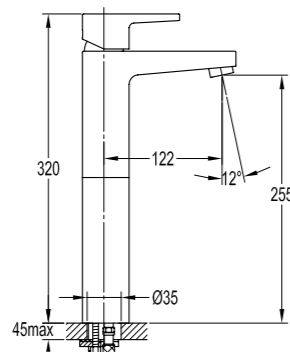

BF-XM110A

Single lever basin mixer
. 40cm flexible hoses, 1/2"
. chrome