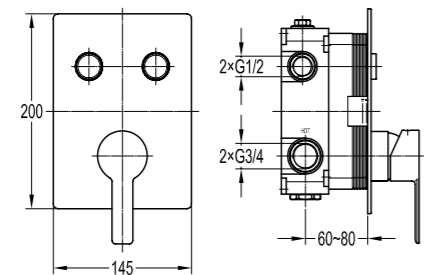

BF-XHD171-2

Single lever concealed mixer
with GoClick-2 buttons
. 2 inlets 3/4", 2 outlets 1/2"
. chrome