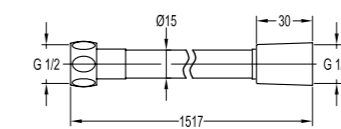

BF-SDP02

PVC handshower hose

. 1/2" connection
. length: 150cm