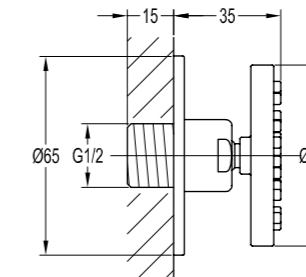

BF-JX02

Body spray jet

- . 1/2" connection
- . easy clean shower spray
- . chrome