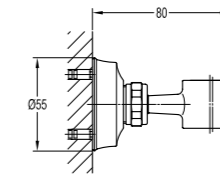

Handshowers

BF-RD06-ORB

Brass handshower holder
.oil rubbed bronze