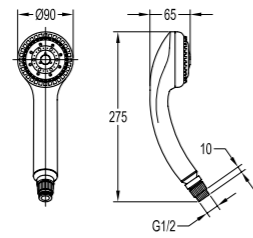

Handshowers

BF-DD09

Handshower

- 8-function hand shower
- easy clean shower spray
- chrome