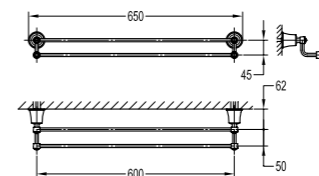

BF-EXS14051A-ORB

Brass double towel bar
. oil rubbed bronze