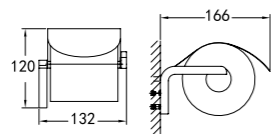

Brass single shelf
.chrome

Lamina Series

BF-EXS11057

Brass tumbler holder with glass
. chrome

BF-EXS11056B

Brass soap rack
. chrome

BF-EXS11059

Brass robe hook
. chrome