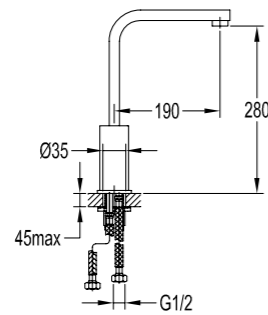

BF-XS120

Single lever kitchen mixer

- . swivel spout 120°
- . 60cm flexible feeding hose, 1/2"
- . chrome