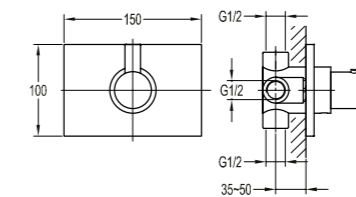

BF-XTD120TH

Thermostatic concealed mixer
. thermostatic cartridge, anti-scald 38°C safety stop
. 2 inlets / 2 outlets, 1/2"
. chrome