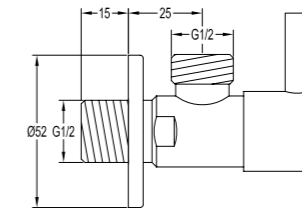

Stop & Triangle Valves

BF-BQ02 (1/2)

Triangle valve
.chrome