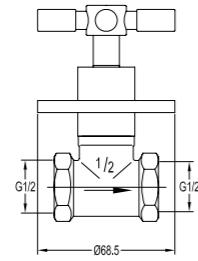

Stop & Triangle Valves

BF-BQD01

Stop valve
.chrome