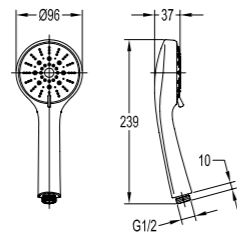

BF-DD03

Handshower
. 5-function hand shower
. easy clean shower spray
. chrome