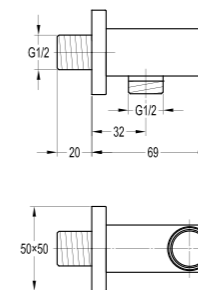

- . 1/2" connection
- . spout length: 21cm
- . wall-mounted
- . chrome

BF-DD14

Handshower

- . 1-function handshower
- . easy clean shower spray
- . chrome

BF-RSD03

Shower outlet elbow with handshower holder