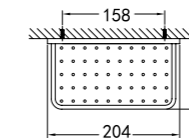

Brass towel holder
. chrome

BF-EXS10052A

Brass double shelf
. chrome

BF-EXS10056A

Brass soap dish
. chrome

BF-EXS10056B

Brass soap dish
. chrome

Daria Series