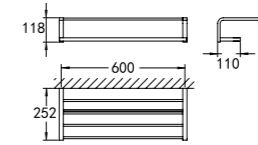

BF-EXS11050

Brass towel shelf
.chrome