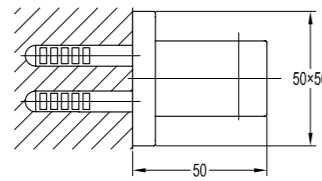

BF-RD03

Brass handshower holder
.chrome