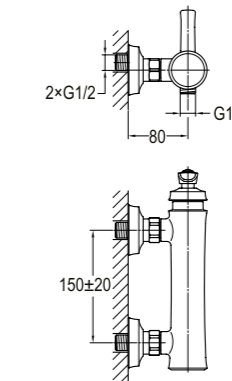

BF-XT160-ORB

Single lever shower mixer
. for shower hose with a 1/2" connection
. oil rubbed bronze