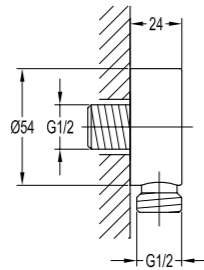

BF-SD21

Shower outlet elbow

. for shower hose with a 1/2" connection
. chrome