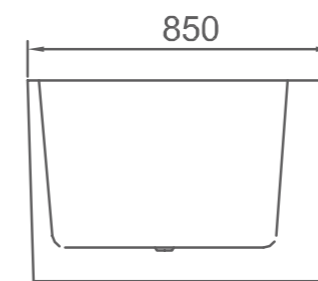

Bathtub Series

BK-B08

- **Size: 1600x850x575mm**
- . Freestanding acrylic bathtub
- . Color: white
- . With drainer
- . Stainless steel frame support