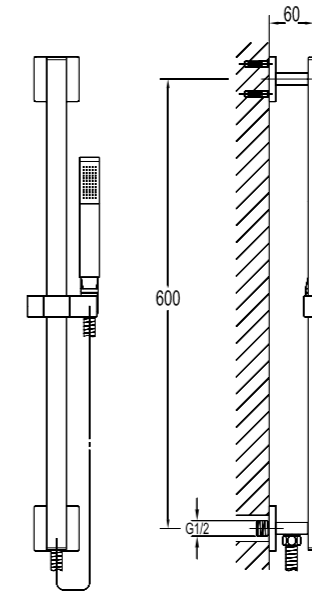

Slide Rail Sets

BF-DSL02A-01

Shower bar

- . 1-function handshower
- . height adjustable handshower holder
- . 150cm brass shower hose, 1/2"
- . chrome