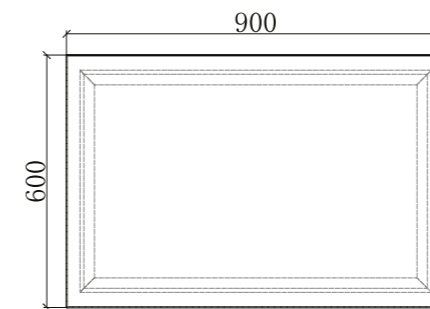

Horizon Series