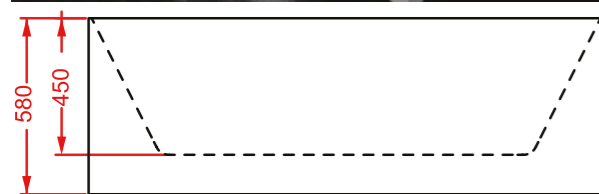

ANTICORROSIVE
PROTECTION

BATHTUB Series

Bathtub Series

BK-B01

- Size: 1700x800x580mm**
- Freestanding acrylic bathtub
 - Color: white
 - With drainer
 - Stainless steel frame support

Bathtub Series

BK-B02

- Size: 1750x780x750mm**
- Freestanding acrylic bathtub
 - Color: white
 - With drainer
 - Stainless steel frame support