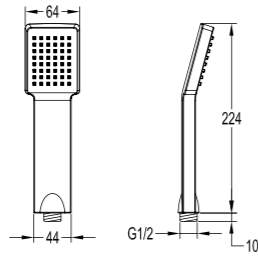

BF-DD14

Handshower

- . 1-function handshower
- . chrome