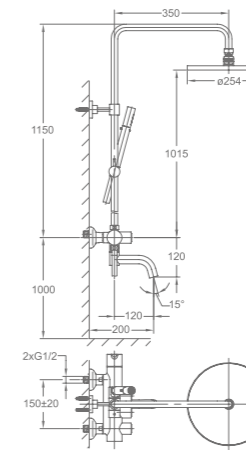

BF-XT20-PB

Single lever shower mixer

- . brass handle with porcelain decoration
- . for shower hose with a 1/2" connection
- . matt black

BF-XBD20-PB

Single lever bath/shower mixer floor-mounted

- . brass handle with porcelain decoration
- . 1-function brass handshower
- . 150cm PVC shower hose, 1/2"
- . 360° adjustable pedestal
- . matt black

BF-XDSL03-PB

Single lever bath/shower mixer with 3 GoClick® on/off buttons

- . brass handle with porcelain decoration
- . designed to run 3 outlets
- . Air-Mix shower technology
- . brass shower head, Ø25.4cm
- . 2-function brass handshower
- . height adjustable handshower holder
- . 150cm PVC shower hose, 1/2"
- . matt black