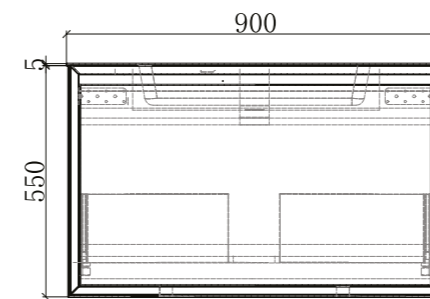

Horizon Series