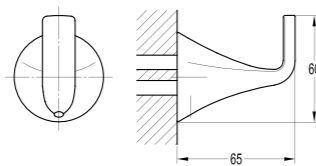

BF-EXS13059

Brass robe hook
.chrome