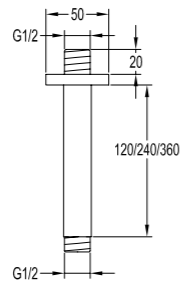

BF-BDS03 (120mm) BF-BDS03A (240mm) BF-BDS03B (360mm)

Shower arm ceiling-mounted
. 1/2" connection
. chrome