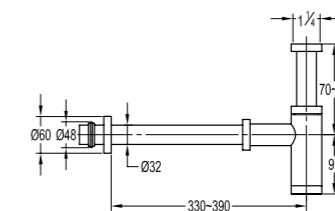

BF-SMG70

Brass basin bottle trap

- . with pop-up pipe
- . chrome