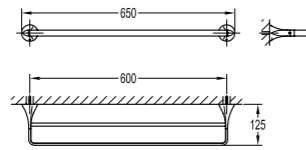

BF-EXS12054

Brass toilet roll holder
.chrome

Basic Series

Horizon Series

BF-EXS13050

Brass towel shelf
.chrome

BF-EXS13051

Brass single towel shelf
.chrome