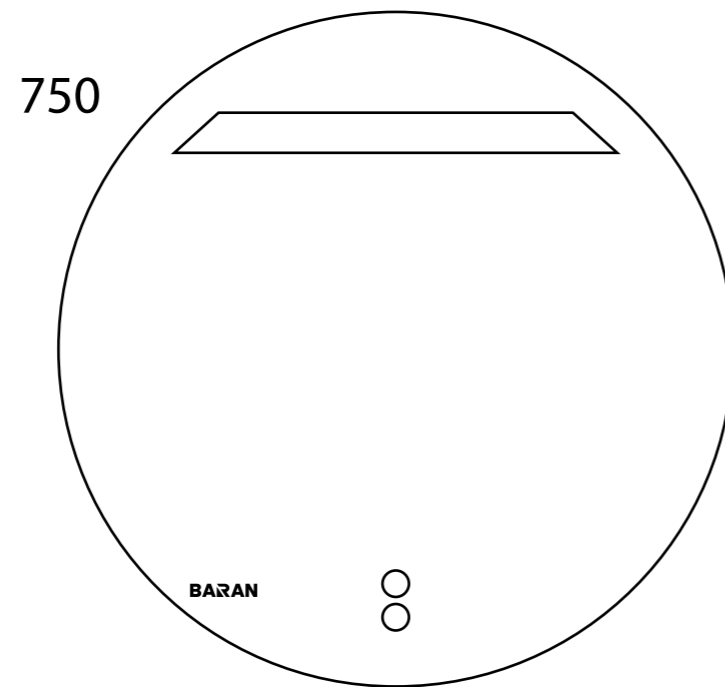

BE-AL07-75

Mirror Sizes
750MM

LED Colour
4000K

RATED VOLTAGE
220- 240V ~ 50/60Hz

MATERIALS
Mirror: 4 mm glass

INTEGRATED

DEFOGGER

ANTICORROSIVE
PROTECTION

TOUCH
SWITCH