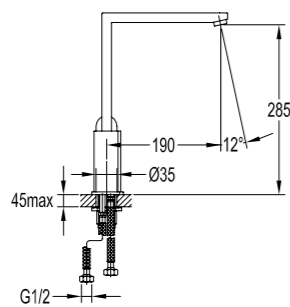

BF-XS70

Single lever kitchen mixer

- . swivel spout 120°
- . 60cm flexible feeding hose, 1/2"
- . chrome