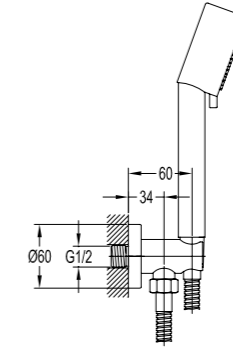

Handshowers

BF-DSRS01-19

Shower set

- . 1-function hand shower
- . easy clean shower spray
- . 150cm brass shower hose, 1/2"
- . chrome