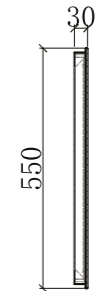

Street art Series