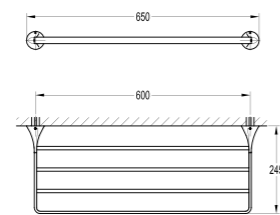

BF-EXS13050A

Brass towel shelf
.chrome