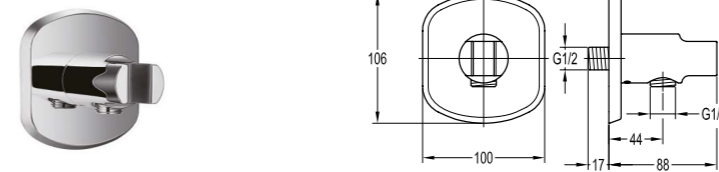

BF-RSD04

Shower outlet elbow with hand shower holder

- . chrome