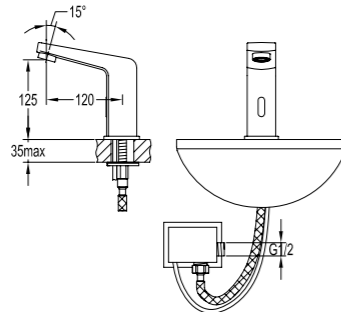

BF-XMH02

Sensor basin mixer

- . power supply: DC 6V (4 AA batteries)
- . inductive distance: 25cm (adjustable)
- . chrome

BF-XM80

Single lever basin mixer

- . 40cm flexible hoses, 1/2"
- . chrome