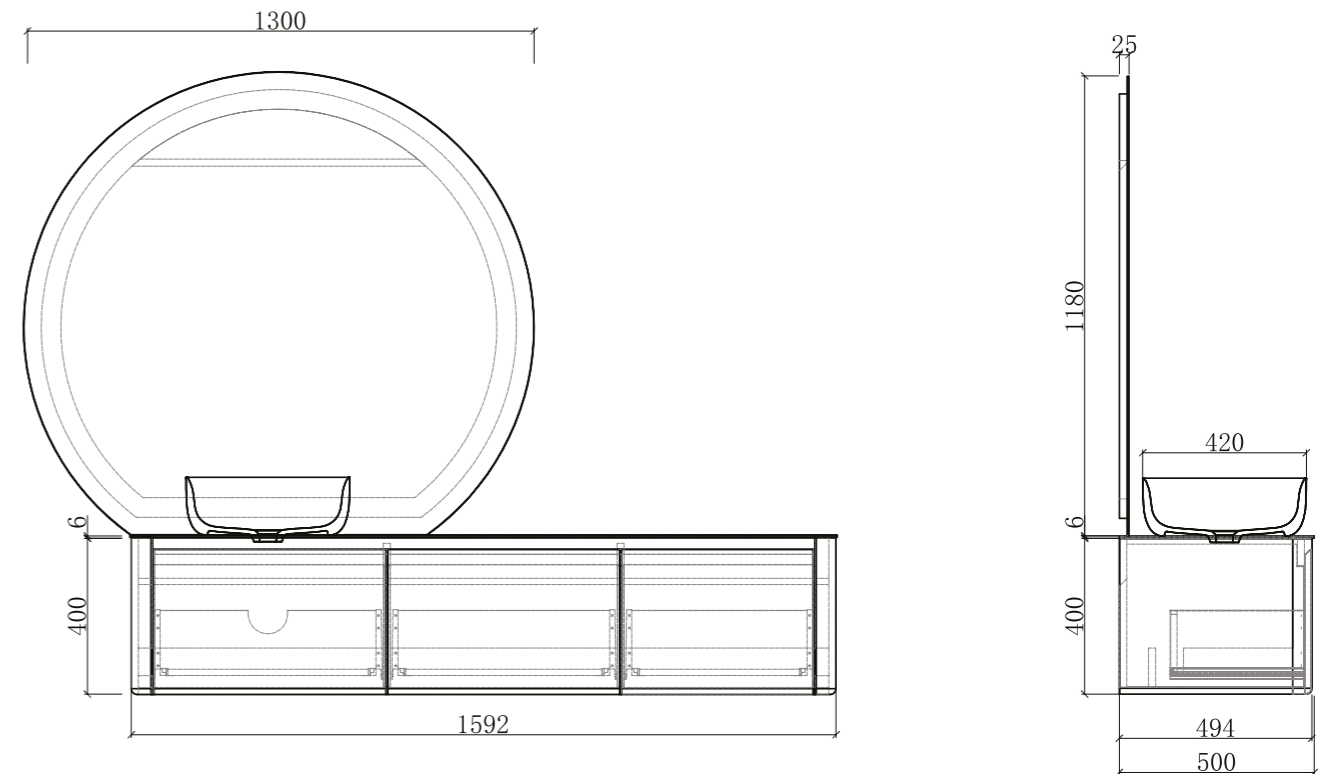

Moonlight Series