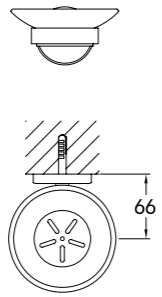

BF-EXS12070
Bath grab bar
.chrome

BF-EXS12059A

Brass robe hook
.chrome

BF-EXS12057

Brass tumbler holder with glass
.chrome

BF-EXS12056

Brass soap dish
.chrome

BF-EXS12055