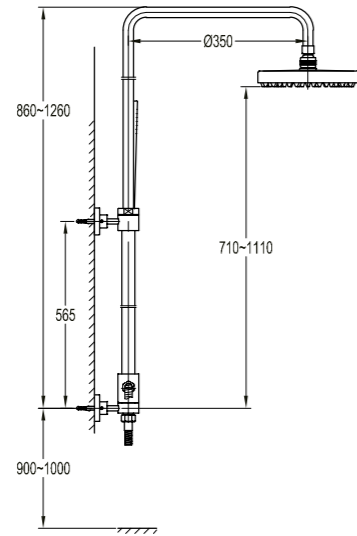

Slide Rail Sets

BF-DSL04B

Shower set with exposed connecting system

- . brass shower head, $\varnothing$ 19.5cm
- . 1-function handshower
- . easy clean shower spray
- . 150cm brass shower hose, 1/2"
- . overhead shower angle adjustable
- . chrome