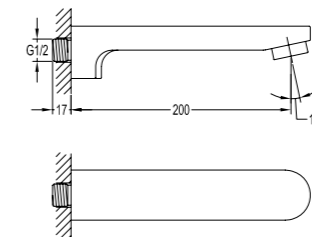

BF-MXD08

Spout wall-mounted

- . 1/2 connection
- . chrome