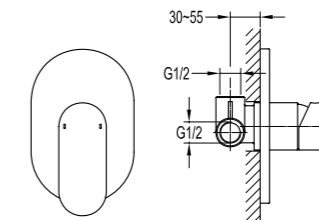

BF-XTD70

Single lever concealed 3-way bath/shower mixer
. designed to run 1 outlet with volume control
. 2 inlets / 1 outlets, 1/2"
. chrome