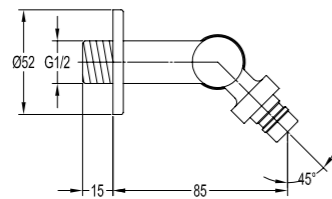

BF-BB04

1/2" Bib tap with hose coupling
.chrome