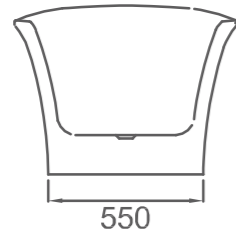

Bathtub Series

BK-B03

- Size: 1700x720x580mm**
- Freestanding acrylic bathtub
 - Color: white
 - With drainer
 - Stainless steel frame support

Bathtub Series

BK-B04

- Size: 1750x780x750mm**
- Freestanding acrylic bathtub
 - Color: white
 - With drainer
 - Stainless steel frame support