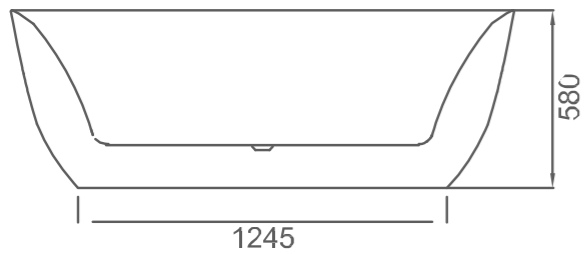

Bathtub Series

BK-B03

1. **Size: 1700x720x580mm**
2. Freestanding acrylic bathtub
   - Color: white
   - With drainer
   - Stainless steel frame support