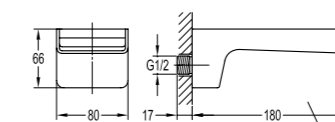

BF-MXD09

1. **Spout wall-mounted**
2. . waterfall features
   - . 1/2" connection
   - . chrome