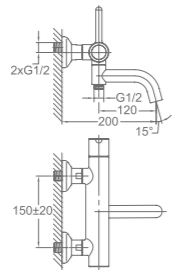

BF-XH20-PB

Single lever bath/shower mixer

- . brass handle with porcelain decoration
- . for shower hose with a 1/2" connection
- . swivel bath spout 180°
- . matt black