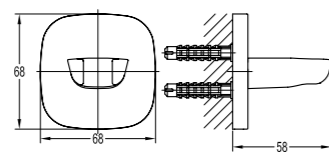

Handshowers

BF-RD01

Brass handshower holder
.chrome

BF-RD03

Brass handshower holder
.chrome

BF-RD50

Brass handshower holder
.chrome

BF-RD05

Brass handshower holder
.chrome

Handshowers

BF-RD06-ORB

Brass handshower holder
.oil rubbed bronze

BF-RD05A

Brass handshower holder
.chrome