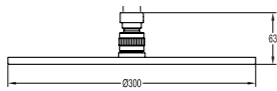

BF-KD16

12" Brass rainshower

- . 1/2" connection
- . Air-Mix shower technology
- . water-saving features
- . easy clean shower spray
- . chrome