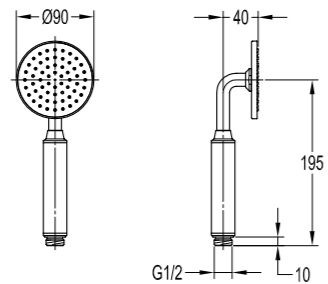

BF-DD20

Handshower

- 1-function hand shower
- chrome