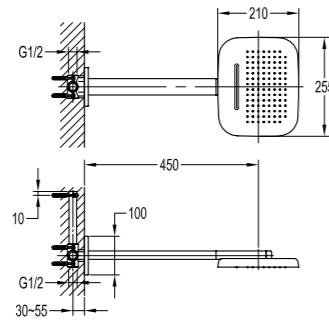

BF-KBD51

Dual function rainshower and water fall shower

- . waterfall features
- . Air-Mix shower technology
- . water saving features
- . shower head size 25.5x21cm
- . easy clean shower spray
- . pressure: 0.2-0.5MPa
- . chrome