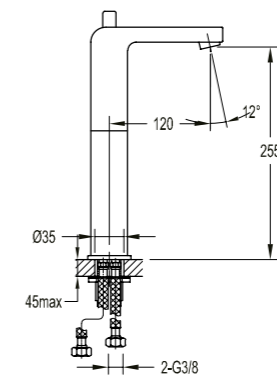

BF-XM120A

Single lever basin mixer
. 40cm flexible hoses, 1/2"
. chrome