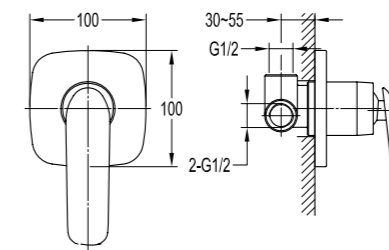

BF-XTD10

Single lever concealed 3-way bath/shower mixer

- . designed to run 1 outlet with volume control
- . 2 inlets / 1 outlet, 1/2"
- . chrome