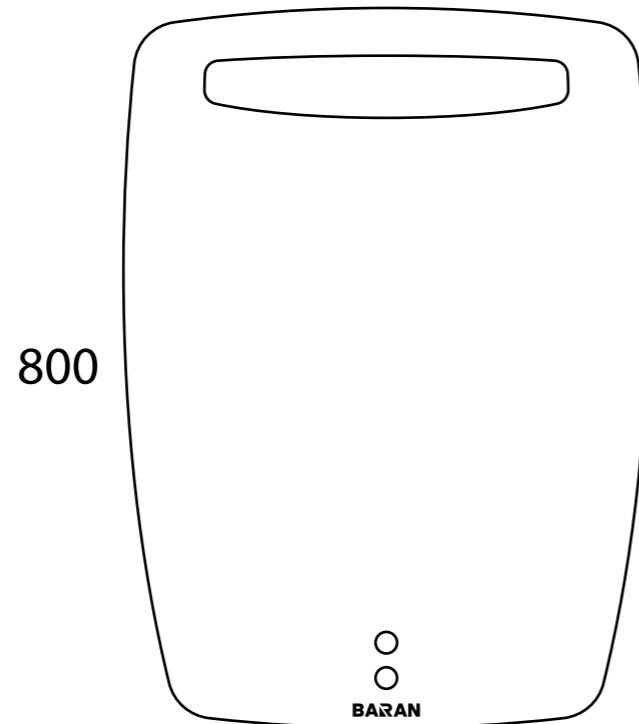

580

BE-AL09-8058

800

Mirror Sizes
800X580MM

LED Colour
4000K

RATED VOLTAGE
220- 240V ~ 50/60Hz

MATERIALS
Mirror: 4 mm glass

INTEGRATED

DEFOGGER

ANTICORROSIVE
PROTECTION

TOUCH
SWITCH

BLUETOOTH
SPEAKER