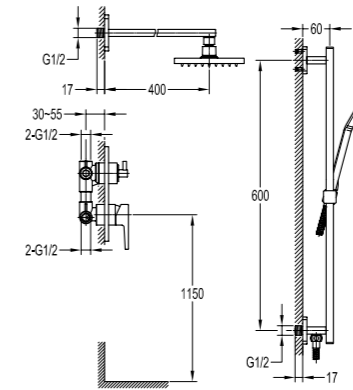

BF-XKDR110

Single lever concealed shower mixer

- . rainshower and hand shower set
- . designed to run 1 outlets with volume control
- . 2 inlets / 1 outlets, 1/2"
- . brass shower head
- . 1-function handshower
- . easy clean shower spray
- . 150cm brass shower hose, 1/2"
- . height adjustable hand shower holder
- . chrome