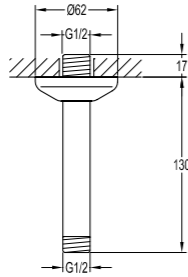

BF-BDS02

Shower arm ceiling-mounted
. 1/2" connection
. chrome