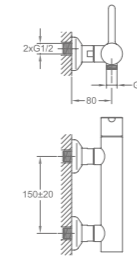

BF-XMD20-PB

Single lever concealed basin mixer

- . brass handle with porcelain decoration
- . one-piece forged brass rough-in
- . matt black

BF-XH20-PB

Single lever bath/shower mixer

- . brass handle with porcelain decoration
- . for shower hose with a 1/2" connection
- . swivel bath spout 180°
- . matt black

BF-XT20-PB

Single lever shower mixer

- . brass handle with porcelain decoration
- . for shower hose with a 1/2" connection
- . matt black

BF-XBD20-PB

Single lever bath/shower mixer floor-mounted

- . brass handle with porcelain decoration
- . 1-function brass handshower
- . 150cm PVC shower hose, 1/2"
- . 360° adjustable pedestal
- . matt black