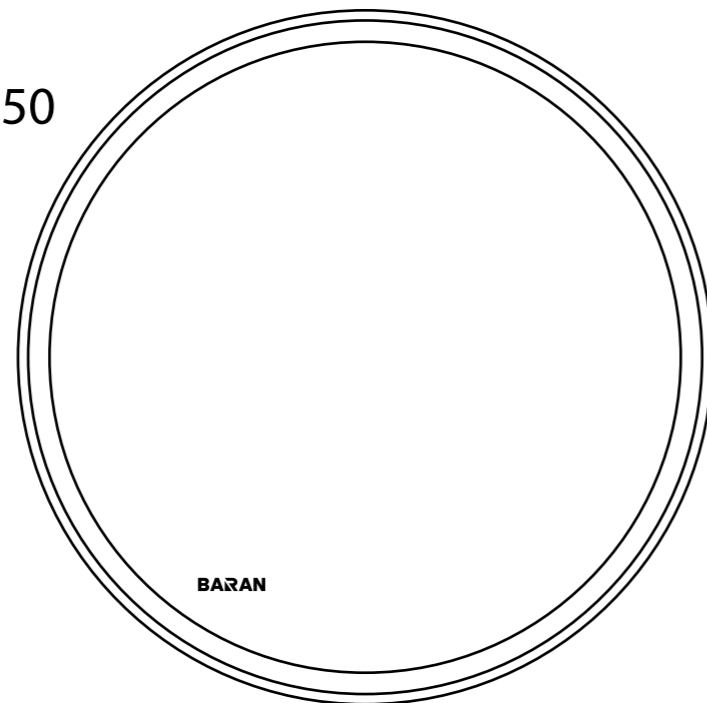

750

BE-AL04-75

Mirror Sizes
750MM

LED Colour
4000K

RATED VOLTAGE
220- 240V ~ 50/60Hz

MATERIALS
Mirror: 4 mm glass

AMBIENT
LIGHT

INTEGRATED