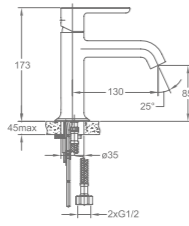

BF-XDSL03V-PB
Single lever bath/shower mixer with
3 GoClick®-V volume control buttons

BF-XM20B-PB

Single lever basin mixer

- . brass handle with porcelain decoration
- . 40cm flexible hoses, 1/2"
- . matt black