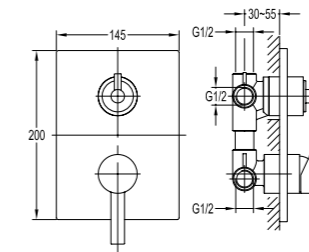

BF-XHD120A

Single lever concealed 5-way bath/shower mixer
. volume control diverter for 3 outlets
. 2 inlets / 3 outlets, 1/2" connection
. chrome