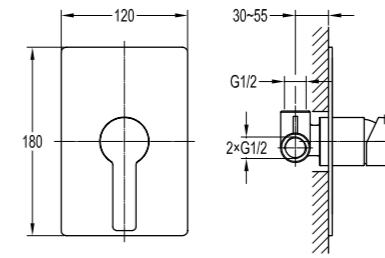

BF-XTD170

Single lever concealed 3-way bath/shower mixer
. without diverter
. 2 inlets / 1 outlets, 1/2"
. chrome