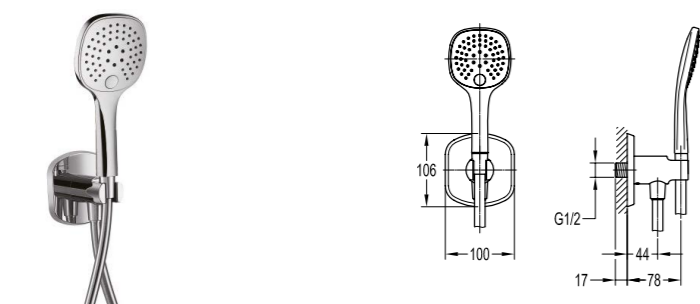

BF-DSRS04-18

Shower set

- . 3-function hand shower
- . chrome