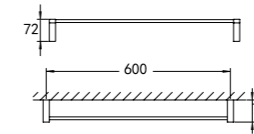

BF-EXS11051

Brass single towel bar
.chrome